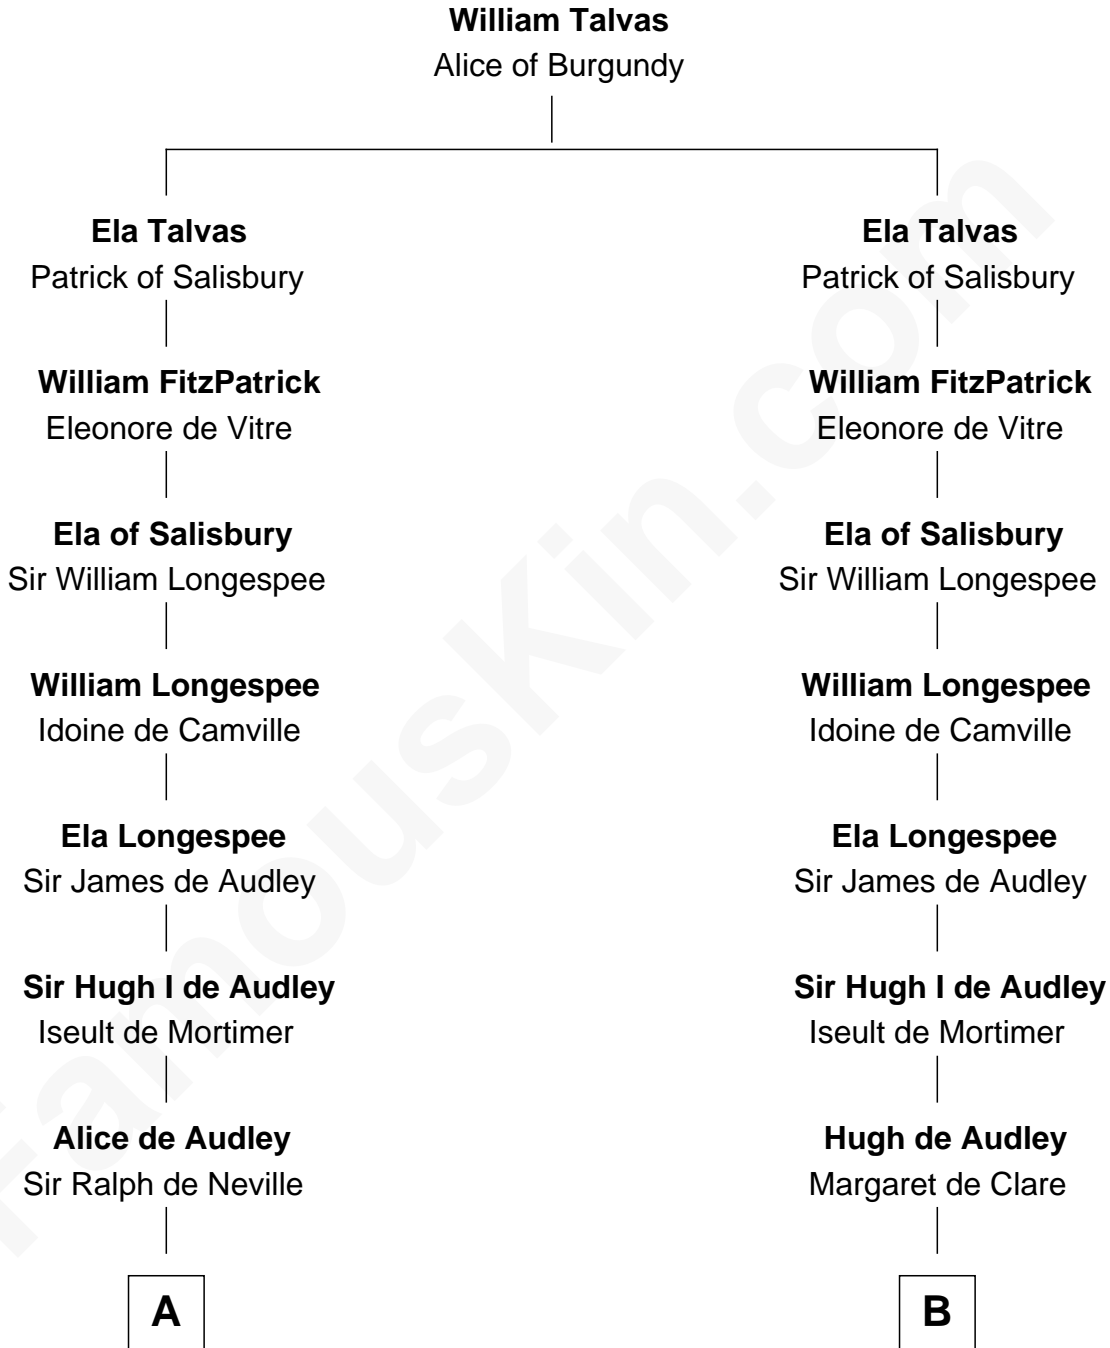

# FamousKin.com

## Relationship Chart of

### Bathsheba (Ruggles) Spooner

*First woman executed for murder in U.S. by non-British government*

19th cousin 1 time removed of

**Jonathan Swift**

*Author of Gulliver's Travels*

**C**

**Martha Woodbridge**

Samuel Ruggles

**Rev. Timothy Ruggles**

Mary White

**Timothy Dwight Ruggles**

Bathsheba Bourne

**Bathsheba (Ruggles) Spooner**

*First Woman Executed in U.S.*

**D**