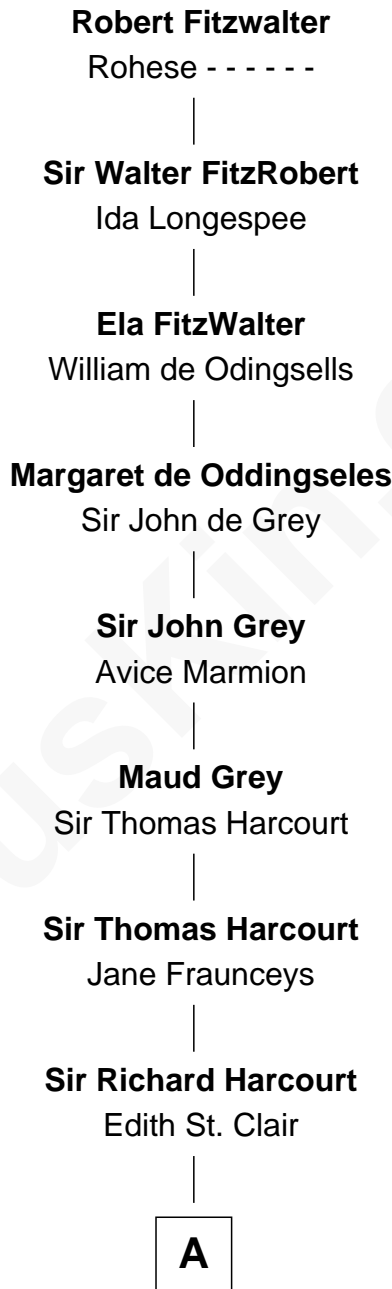

FamousKin.com

Relationship Chart of Bathsheba (Ruggles) Spooner

First woman executed for murder in U.S. by non-British government

16th Great-granddaughter of

Robert Fitzwalter

Magna Carta Surety

A

|
Alice Harcourt

William Bessiles

|
Elizabeth Bessiles

Richard Fettiplace

|
Anne Fettiplace

Edward Purefoy

|
Mary Purefoy

Thomas Thorne

|
Susanna Thorne

Roger Dudley

|
Gov. Thomas Dudley

Dorothy York

|
Mercy Dudley

Rev. John Woodbridge

|
Martha Woodbridge

Samuel Ruggles

|
Rev. Timothy Ruggles

Mary White

|
Timothy Dwight Ruggles

Bathsheba Bourne

|
Bathsheba (Ruggles) Spooner

First Woman Executed in U.S.