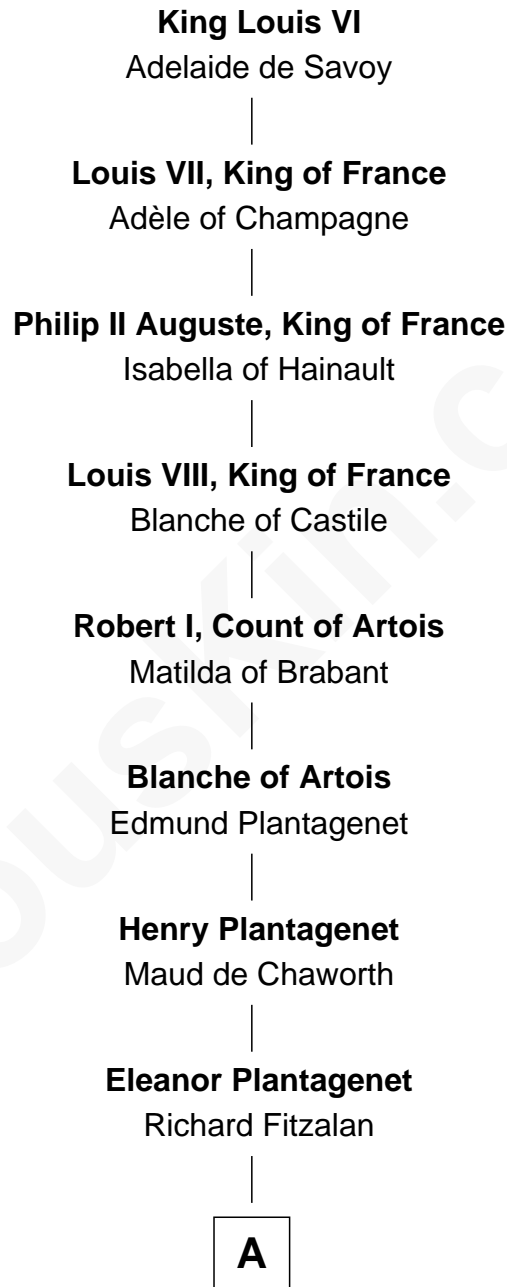

FamousKin.com

Relationship Chart of Bathsheba (Ruggles) Spooner

First woman executed for murder in U.S. by non-British government

19th Great-granddaughter of

King Louis VI

King of France

A

Alice Fitzalan

Sir Thomas de Holand

Eleanor Holand

Edward Cherleton

Joyce Cherleton

Sir John Tiptoft

Joyce Tiptoft

Sir Edmund Sutton

Sir Edward Sutton

—
Rev. Timothy Ruggles

Mary White

—
Timothy Dwight Ruggles

Bathsheba Bourne

—
Bathsheba (Ruggles) Spooner

First Woman Executed in U.S.

FamousKin.com