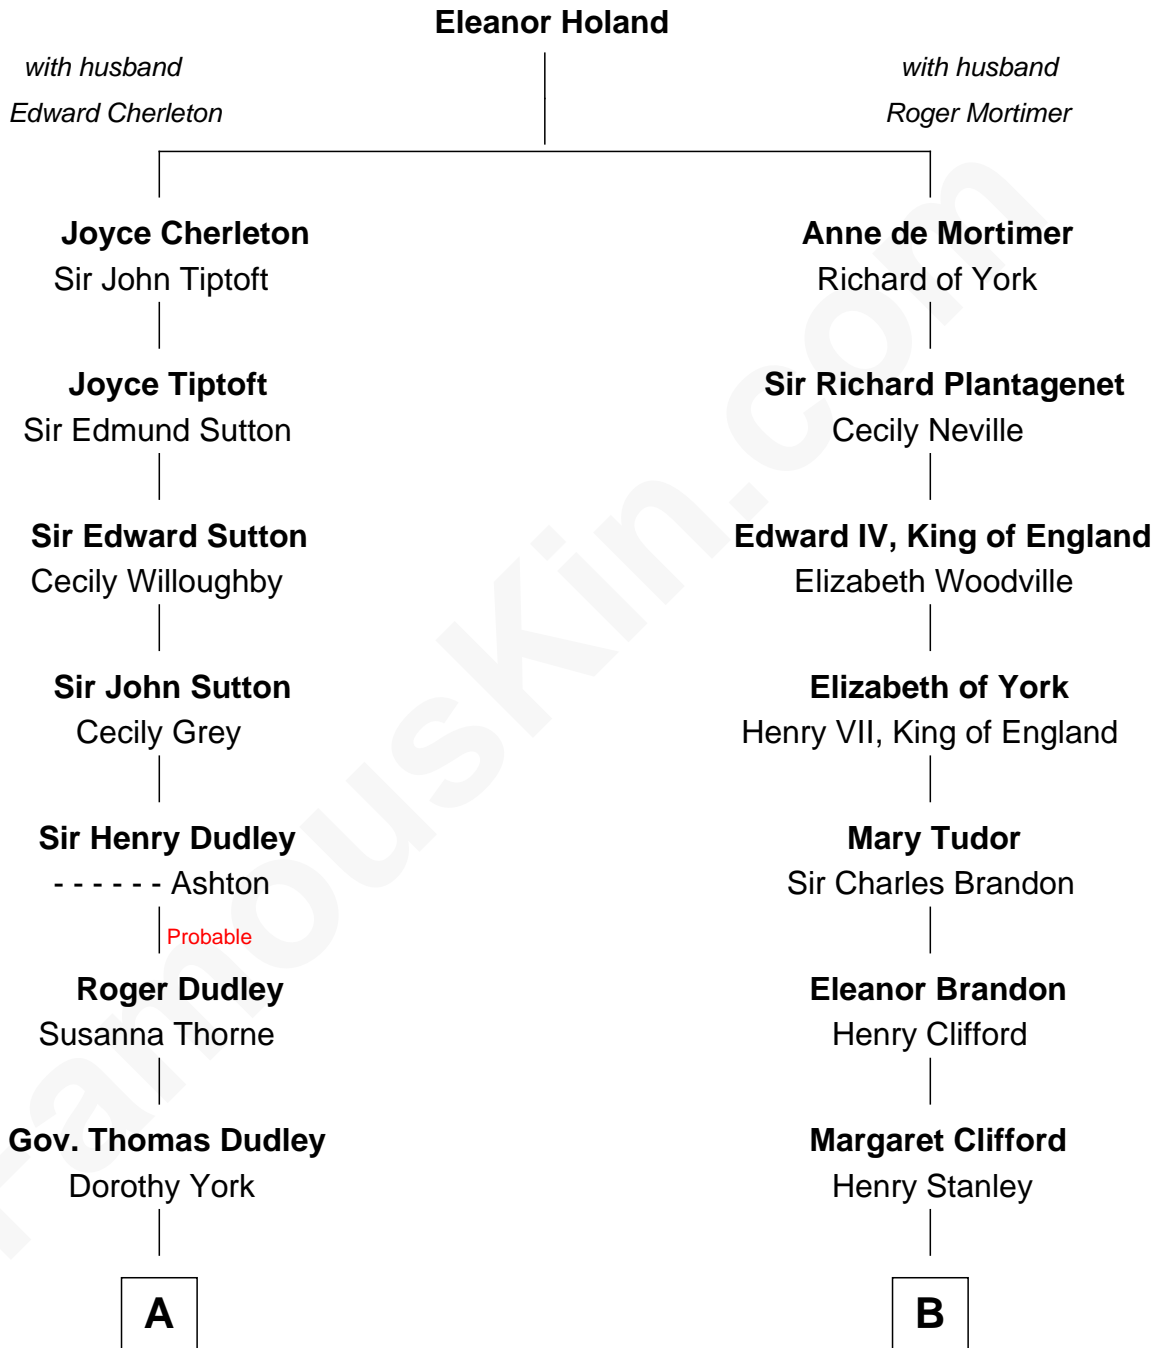

FamousKin.com

Relationship Chart of

Bathsheba (Ruggles) Spooner

First woman executed for murder in U.S. by non-British government

11th cousin 8 times removed of

Hugh Grant
Movie Actor

C

Margaret Isobel Randolph