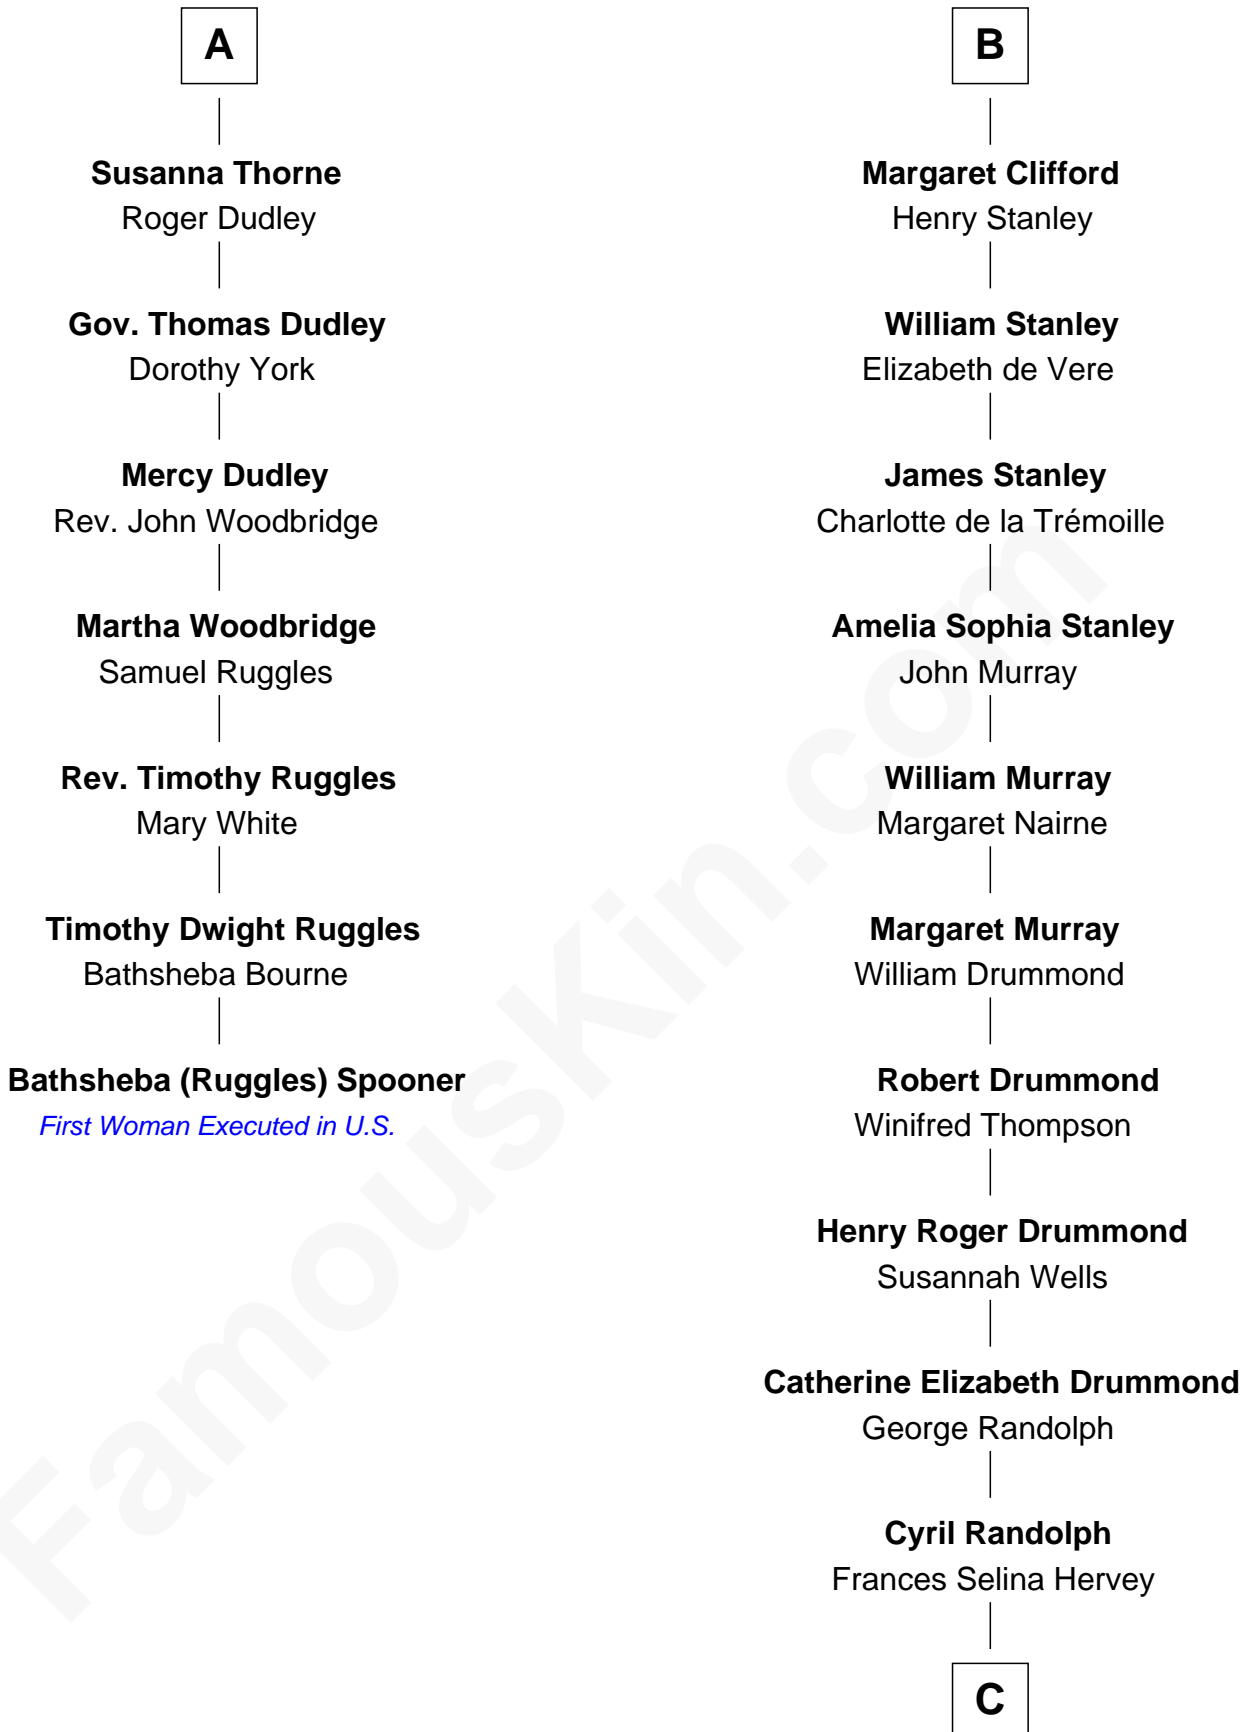

## Relationship Chart of

### Bathsheba (Ruggles) Spooner

*First woman executed for murder in U.S. by non-British government*

13th cousin 7 times removed of

**Hugh Grant**  
Movie Actor

**Sir John Grey**  
Avice Marmion

**C**

**Felton George Randolph**

Emily Margaret Nepean

**Margaret Isobel Randolph**

John Cassilis MacLean

**Fynvola Susan MacLean**

James Murray Grant

**Hugh Grant**

*Movie Actor*

FamousKin.com