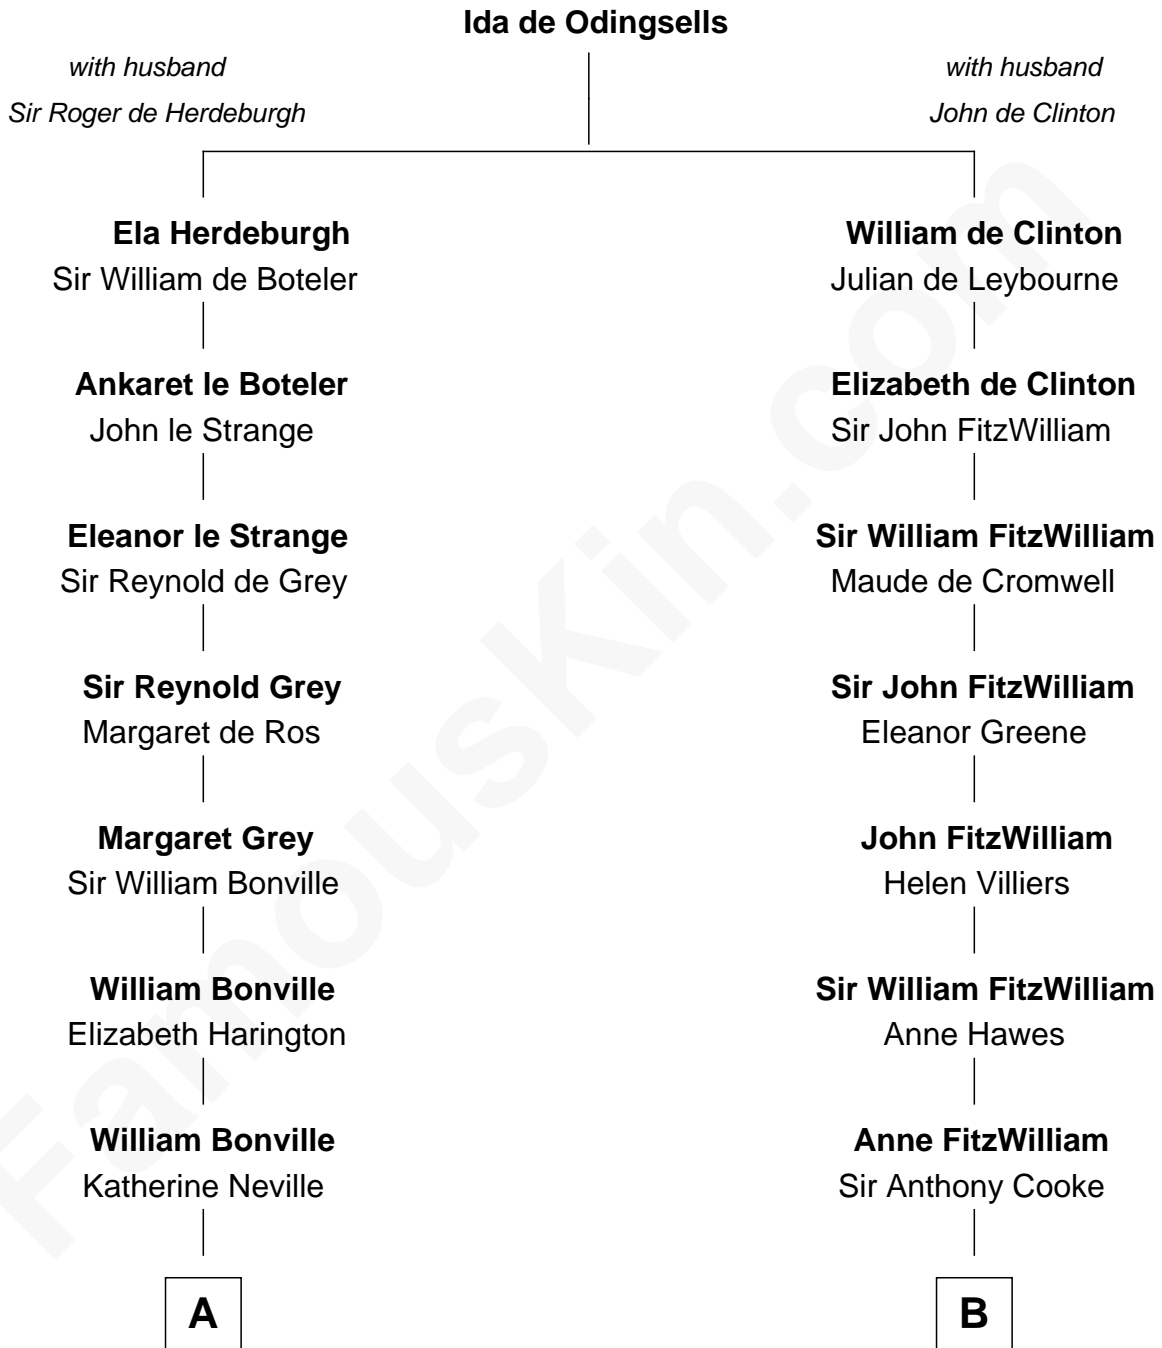

# FamousKin.com

## Relationship Chart of

### Bathsheba (Ruggles) Spooner

*First woman executed for murder in U.S. by non-British government*

16th cousin 5 times removed of

**Hugh Grant**  
*Movie Actor*

**C**

—  
**Cyril Randolph**

Frances Selina Hervey