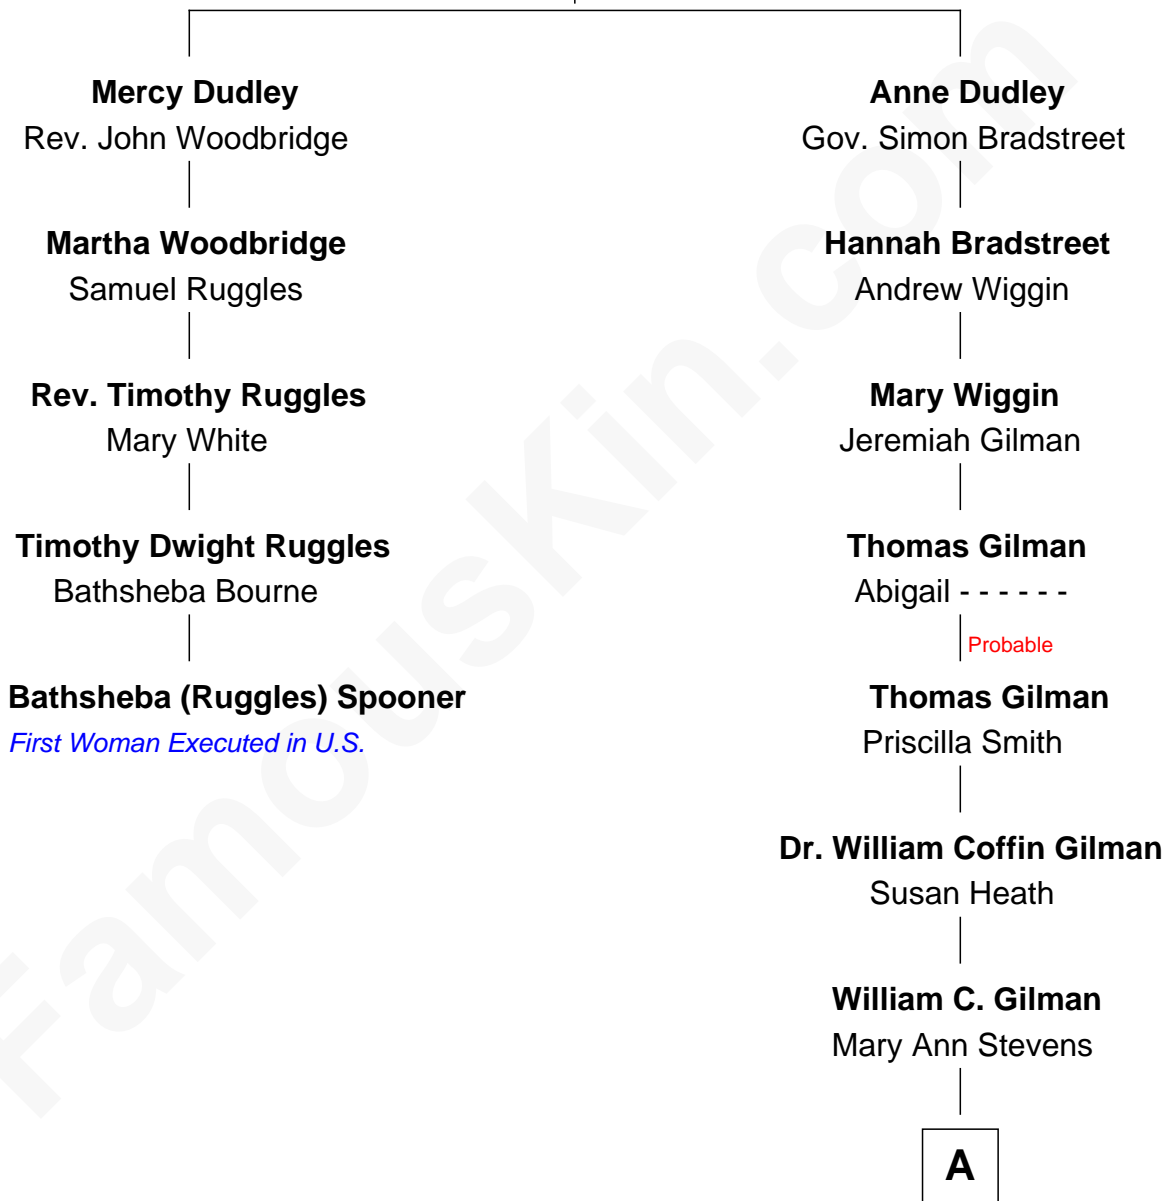

FamousKin.com

Relationship Chart of

Bathsheba (Ruggles) Spooner

First woman executed for murder in U.S. by non-British government

4th cousin 6 times removed of

George Hamilton

TV and Movie Actor

Gov. Thomas Dudley

Dorothy York

A

George C. Gilman
Elizabeth Melissa Lane

Lillian C. Gilman
Harry Fuller Hamilton

George William Hamilton
Anne Lucille Stevens

George Hamilton
TV and Movie Actor