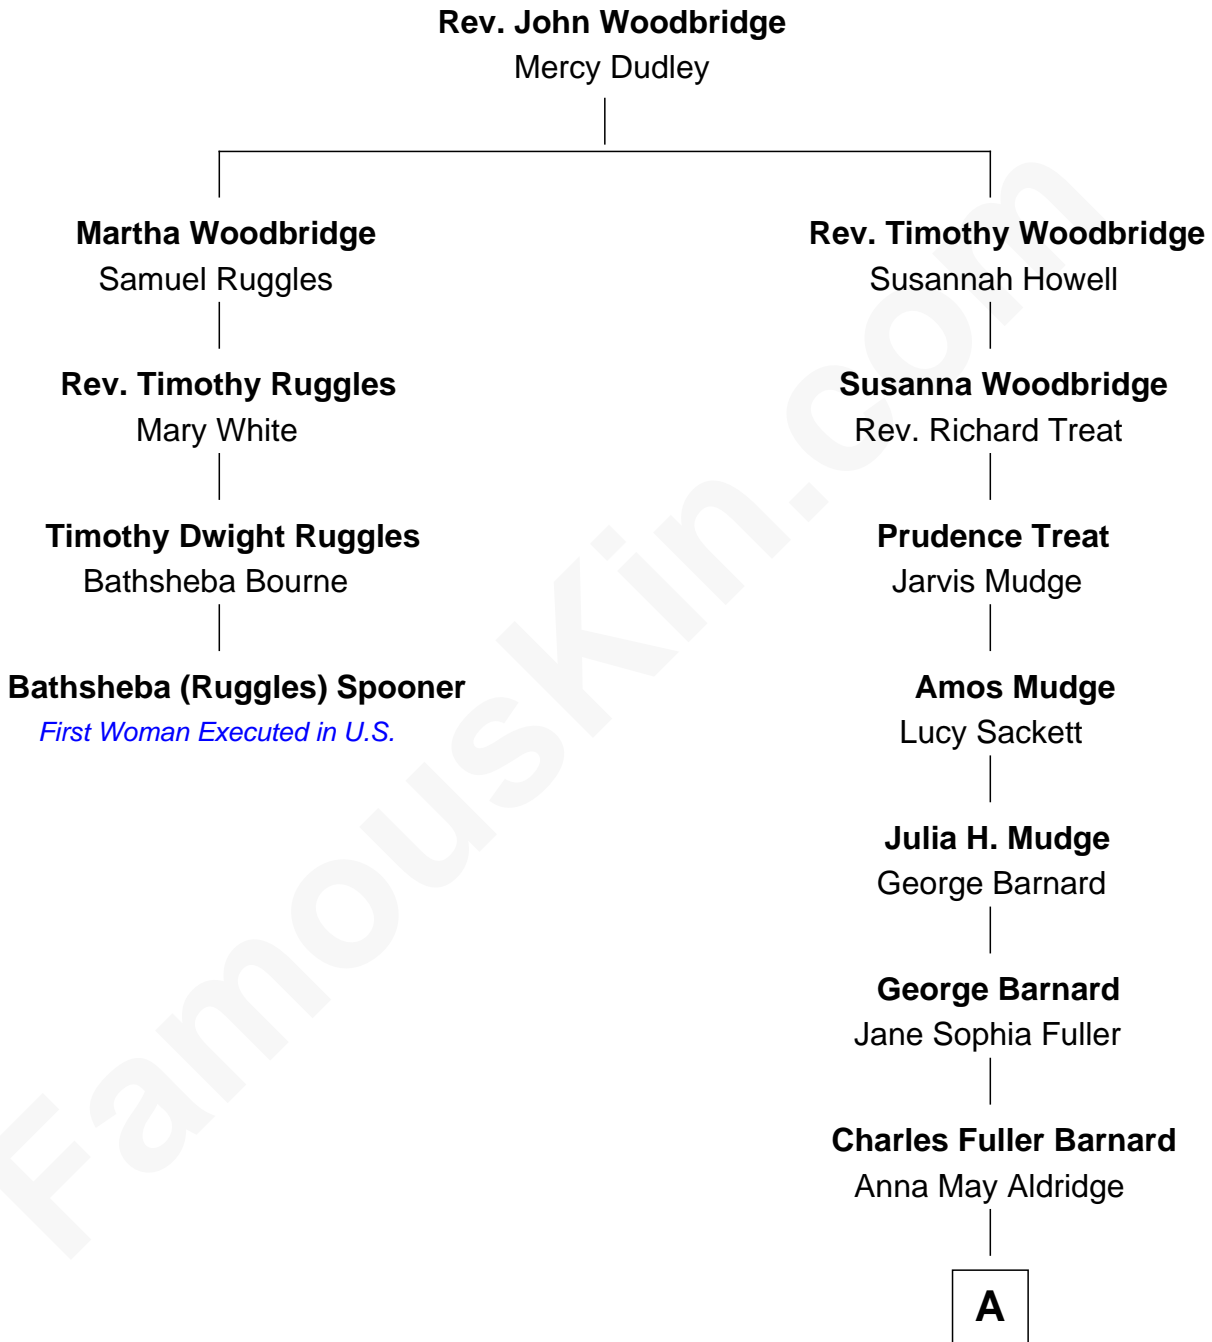

FamousKin.com
Relationship Chart of
Bathsheba (Ruggles) Spooner

First woman executed for murder in U.S. by non-British government

3rd cousin 5 times removed of

Dick Clark
Radio and TV Host

A

Julia Fuller Barnard
Richard Augustus Clark

Dick Clark
Radio and TV Host

FamousKin.com