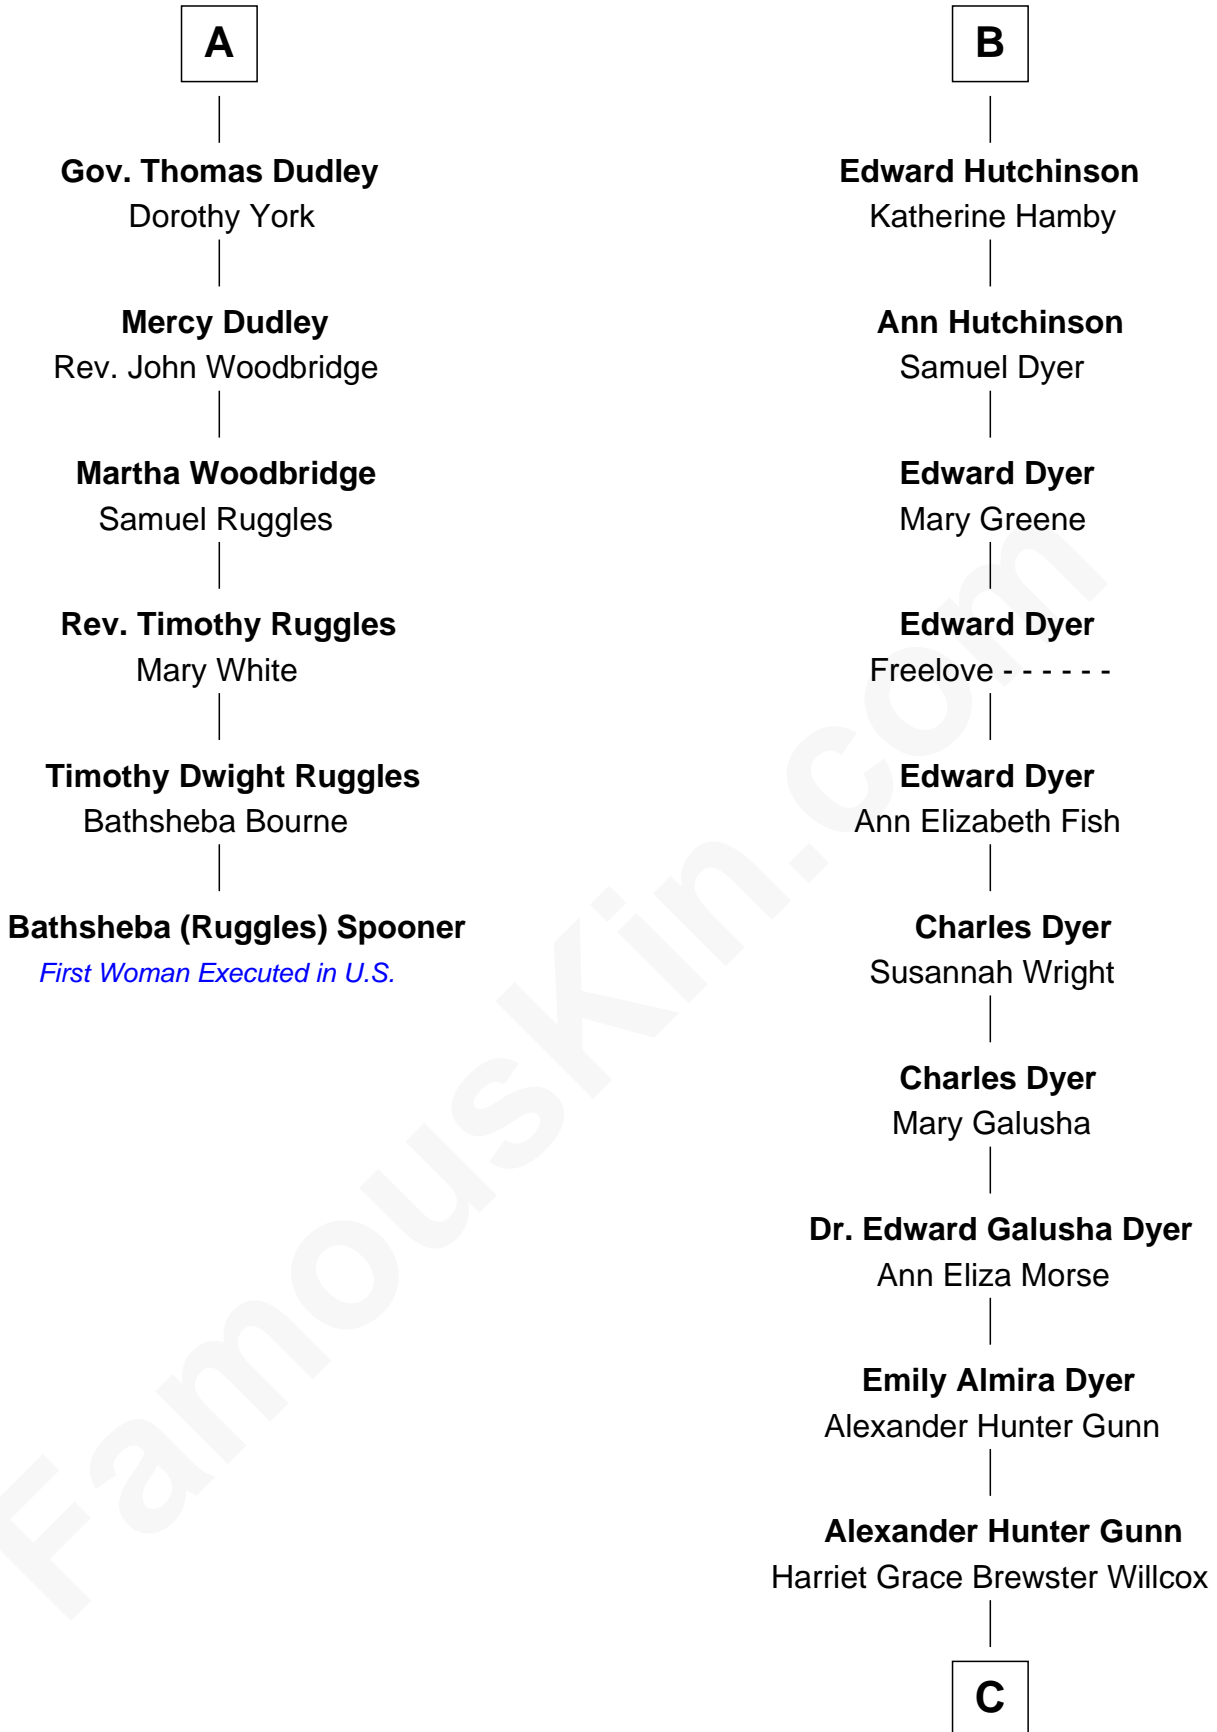

FamousKin.com

Relationship Chart of

Bathsheba (Ruggles) Spooner

First woman executed for murder in U.S. by non-British government

12th cousin 7 times removed of

Elisabeth Shue

TV and Movie Actress

Sir Walter Blount

Cecily Willoughby

Sir John Sutton

Cecily Grey

Sir Henry Dudley

----- Ashton

Probable

Roger Dudley

Susanna Thorne

A

Sir Thomas Blount

Margaret de Gresley

Sir Thomas Blount

Agnes Hawley

Anne Blount

William Marbury

Robert Marbury

Katherine Williamson

William Marbury

Agnes Lenton

Rev. Francis Marbury

Bridget Dryden

Anne Marbury

William Hutchinson

B