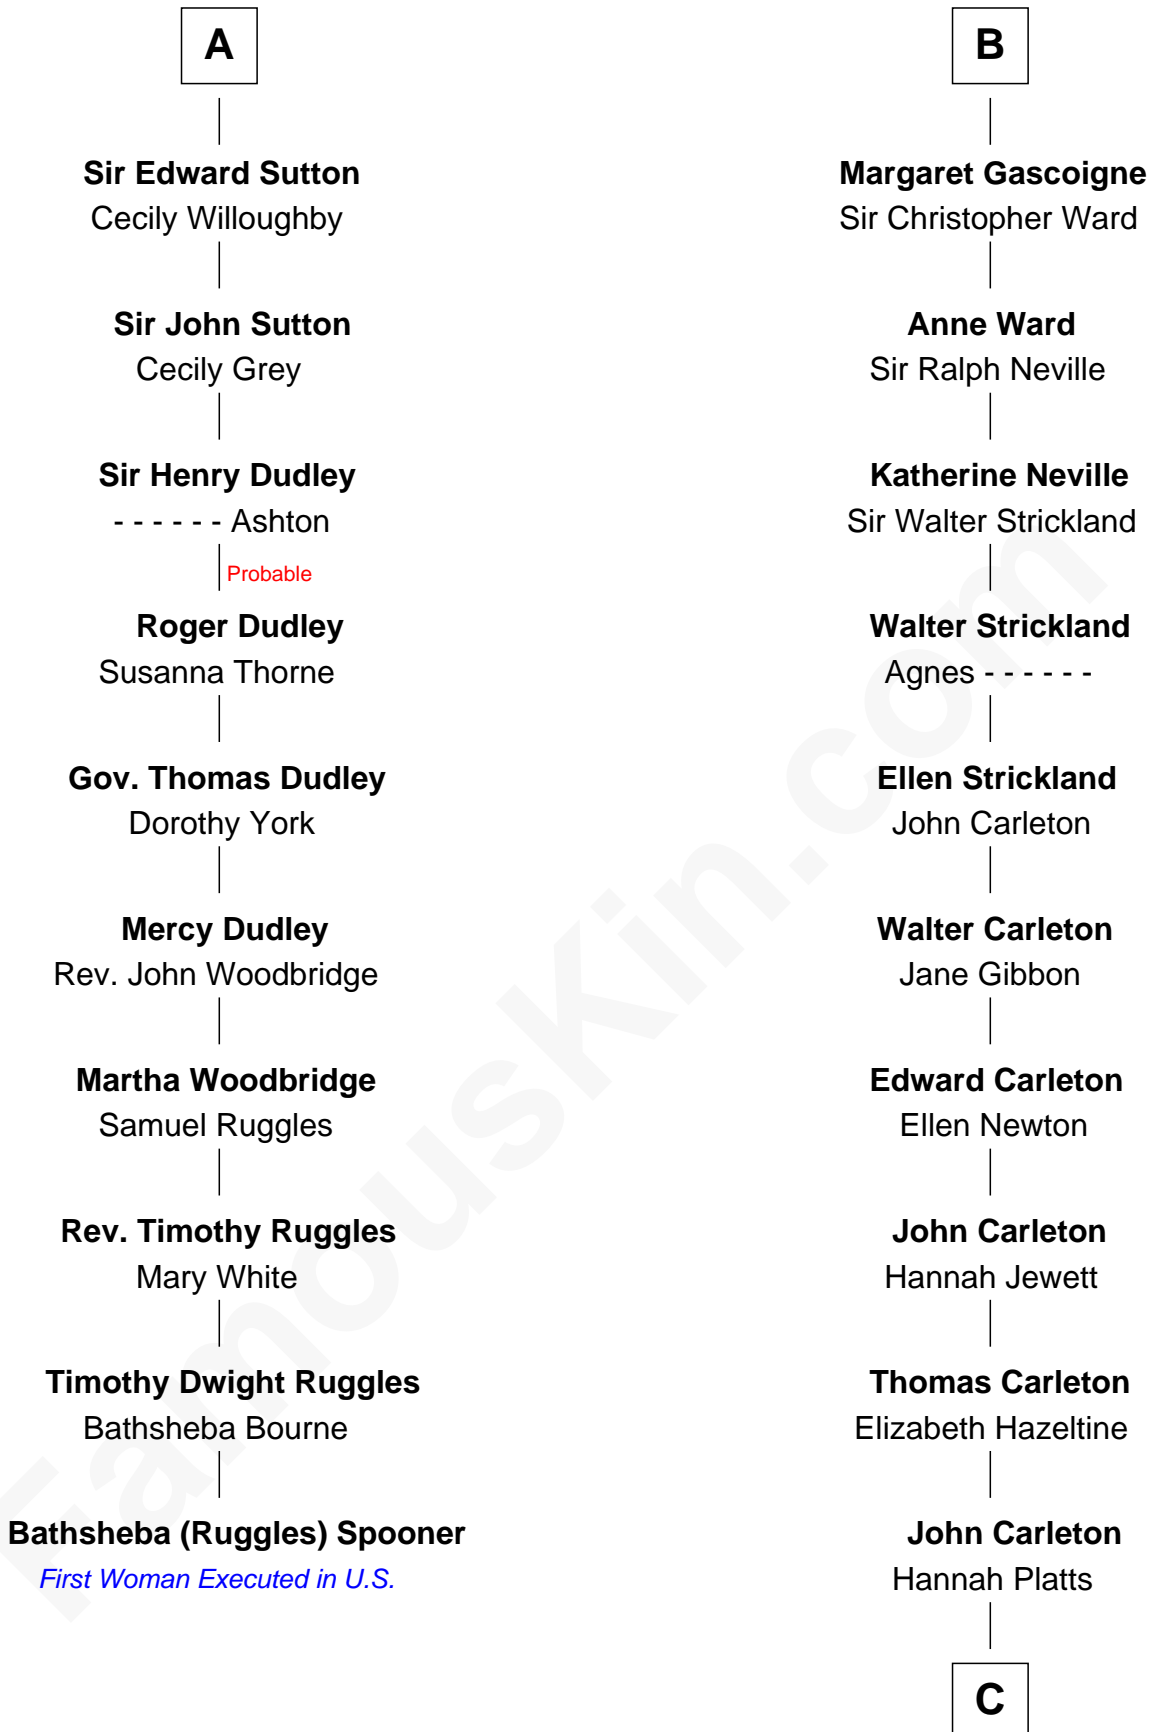

FamousKin.com

Relationship Chart of

Bathsheba (Ruggles) Spooner

First woman executed for murder in U.S. by non-British government

16th cousin 4 times removed of

Charles A. Pillsbury

Co-Founder of C.A. Pillsbury Co.

C

—
Moses Carleton

Margaret Sprake
—

Henry Carleton

Polly Greeley
—

Margaret Sprague Carleton

George Alfred Pillsbury
—

Charles A. Pillsbury