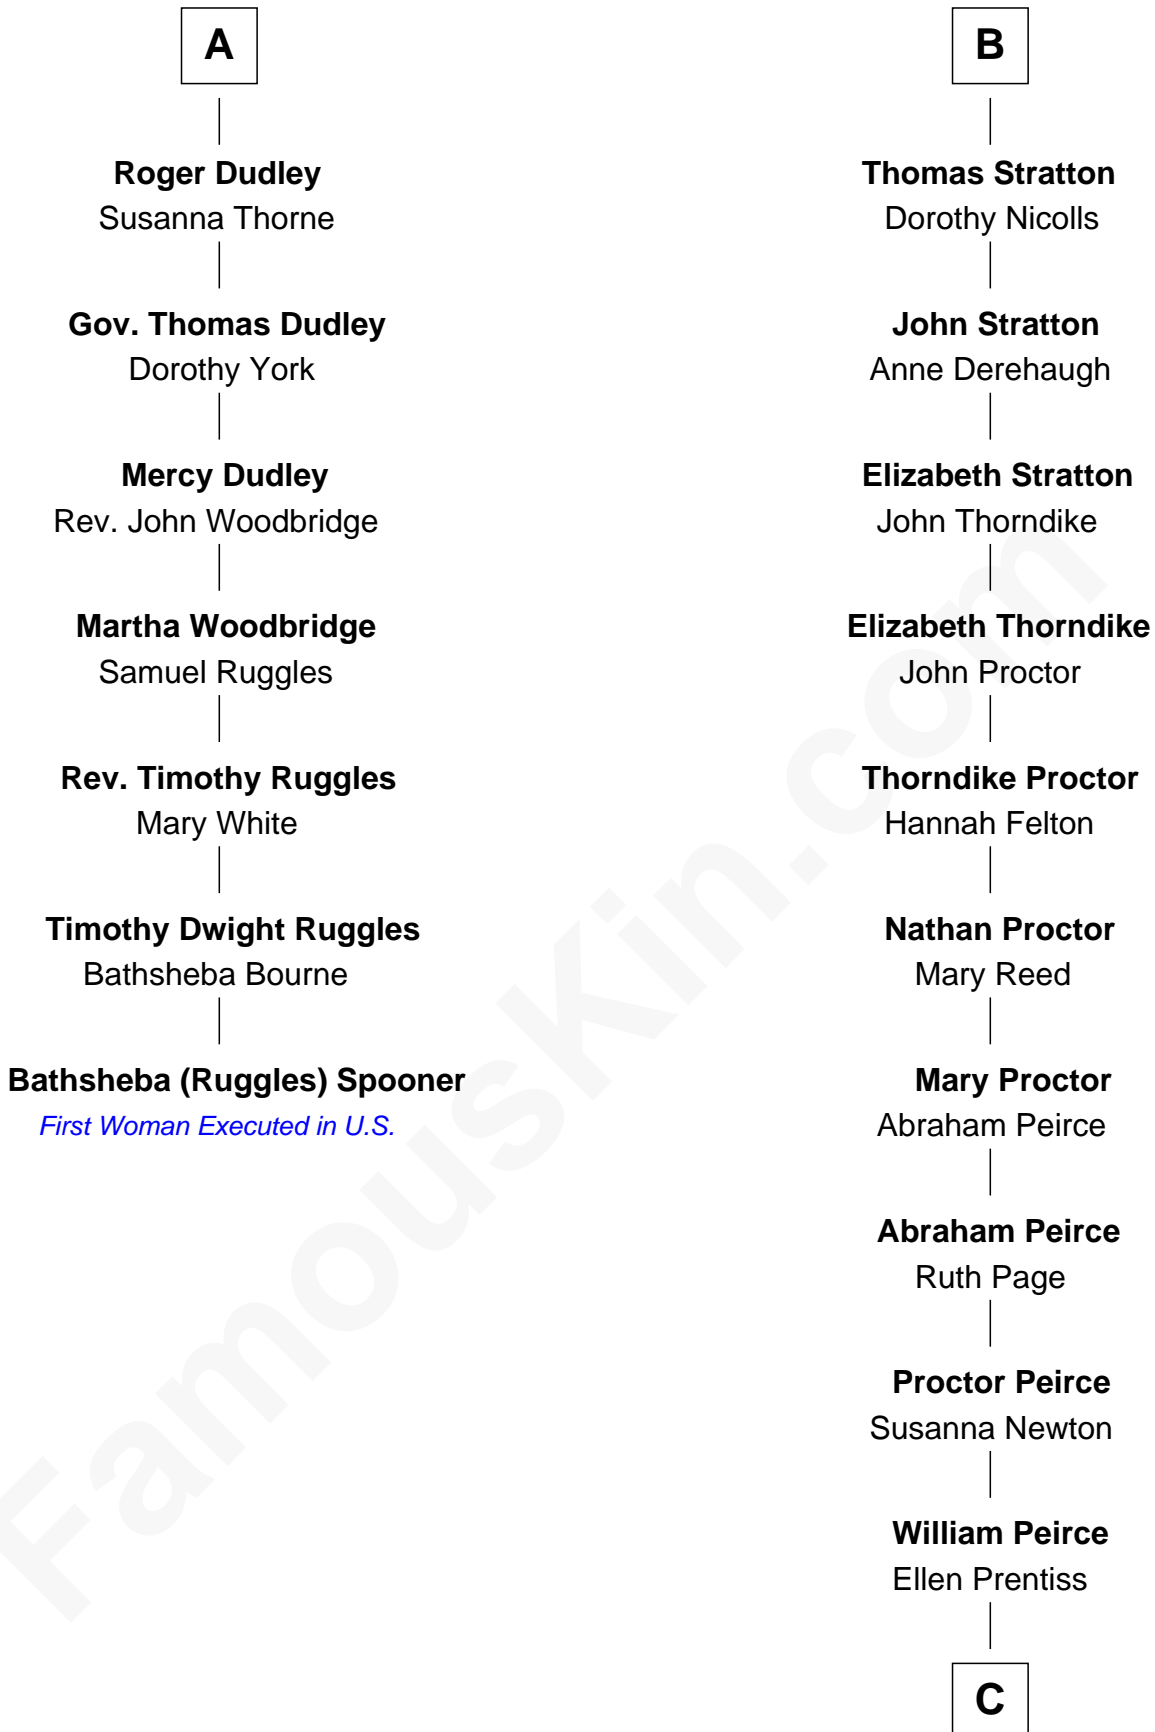

## Relationship Chart of

### Bathsheba (Ruggles) Spooner

*First woman executed for murder in U.S. by non-British government*

13th cousin 7 times removed of

**John Lithgow**

*Stage, TV, and Movie Actor*

**C**

**Ellen Prentiss Peirce**

Washington Lithgow

**Arthur Washington Lithgow**

Ina Berenice Robinson

**Arthur Washington Lithgow**

Sarah Jane Price

**John Lithgow**

*Stage, TV, and Movie Actor*