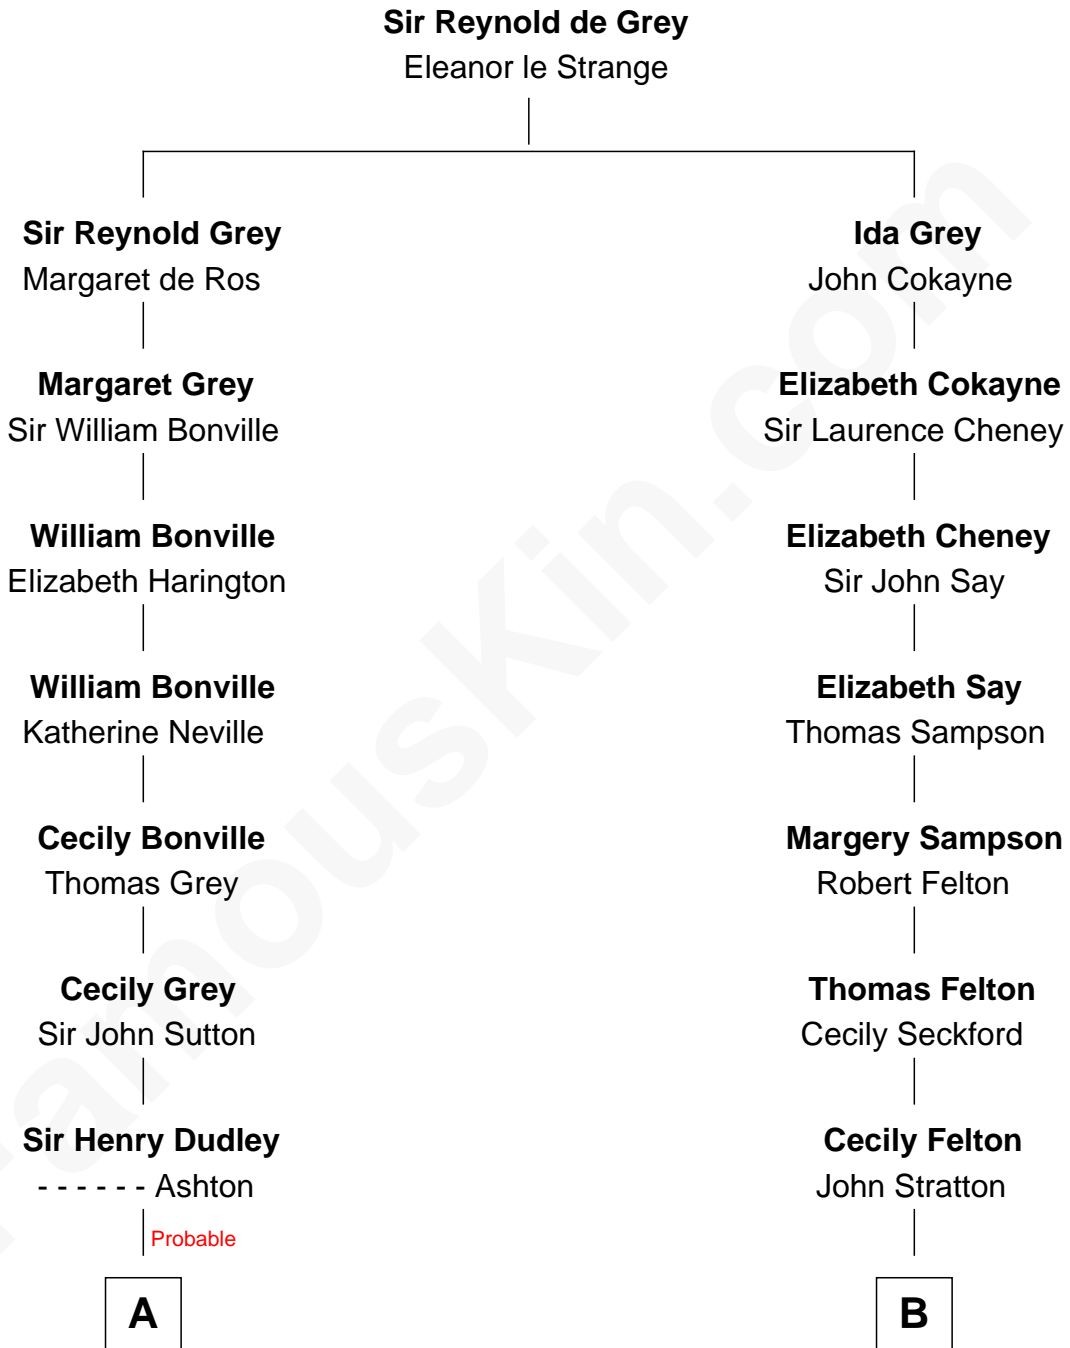

## Relationship Chart of

### Bathsheba (Ruggles) Spooner

*First woman executed for murder in U.S. by non-British government*

13th cousin 7 times removed of

**John Lithgow**

*Stage, TV, and Movie Actor*

**C**

**Ellen Prentiss Peirce**

Washington Lithgow

**Arthur Washington Lithgow**

Ina Berenice Robinson

**Arthur Washington Lithgow**

Sarah Jane Price

**John Lithgow**

*Stage, TV, and Movie Actor*