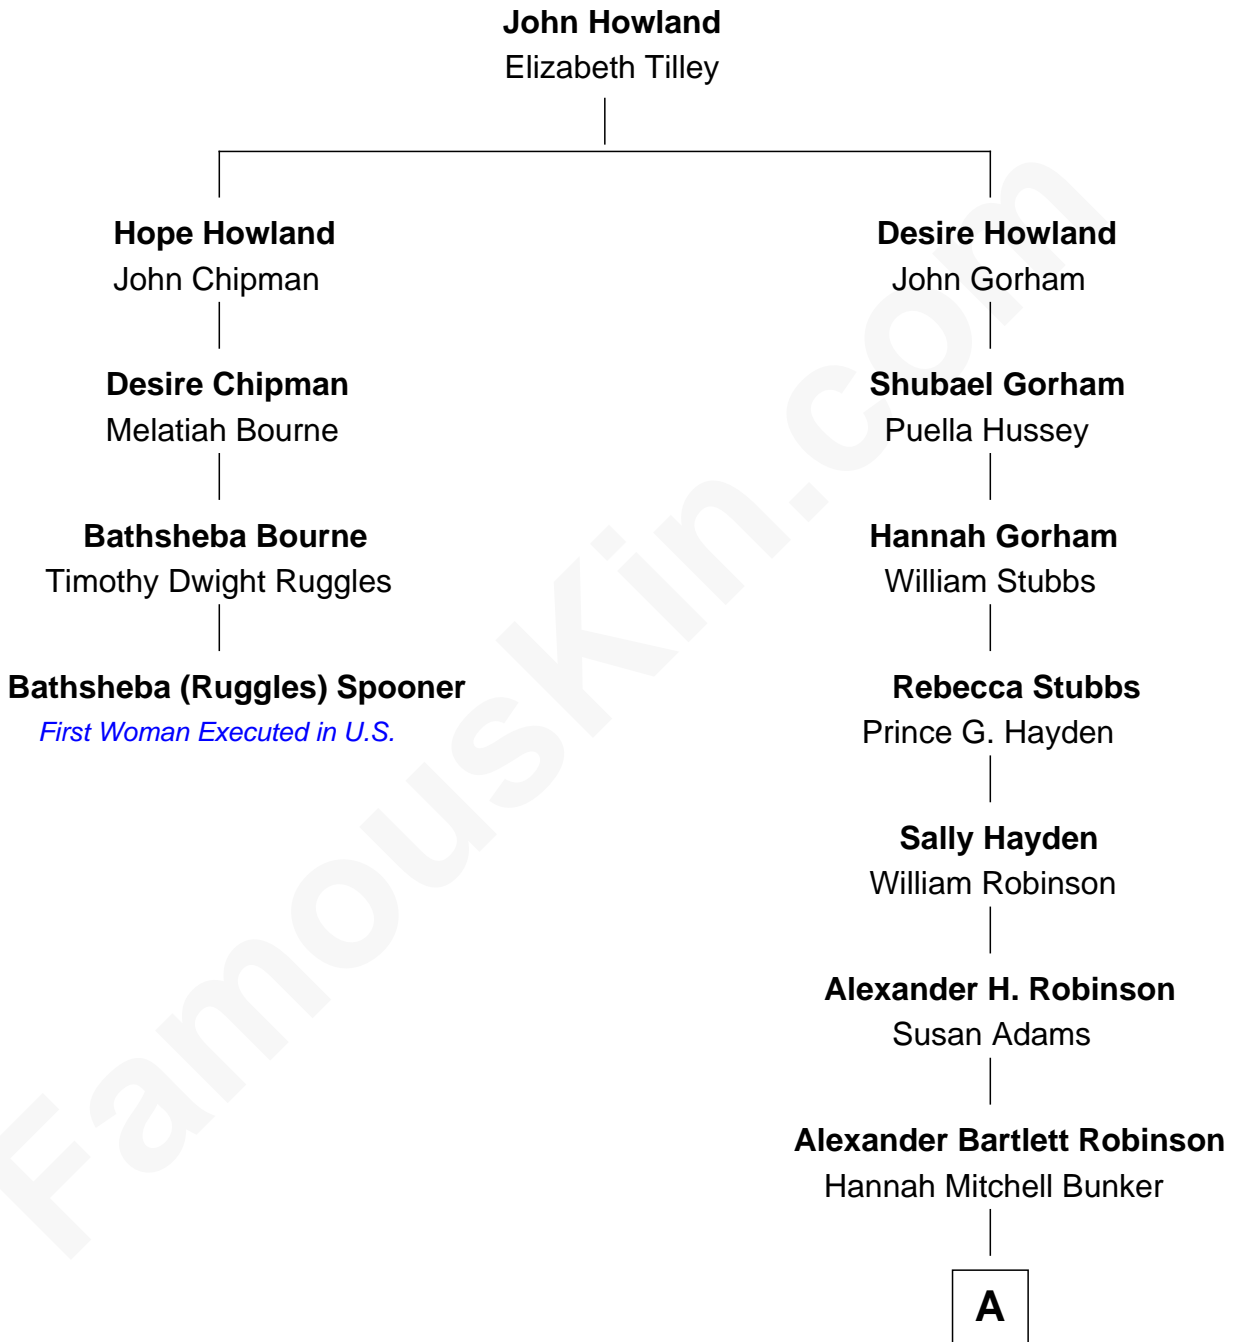

**FamousKin.com**  
**Relationship Chart of**  
**Bathsheba (Ruggles) Spooner**

*First woman executed for murder in U.S. by non-British government*

**3rd cousin 7 times removed of**

**John Lithgow**

*Stage, TV, and Movie Actor*

A

**Edwin B. Robinson**  
Melvina Amanda Knowles

**Ina Berenice Robinson**  
Arthur Washington Lithgow

**Arthur Washington Lithgow**  
Sarah Jane Price

**John Lithgow**  
*Stage, TV, and Movie Actor*