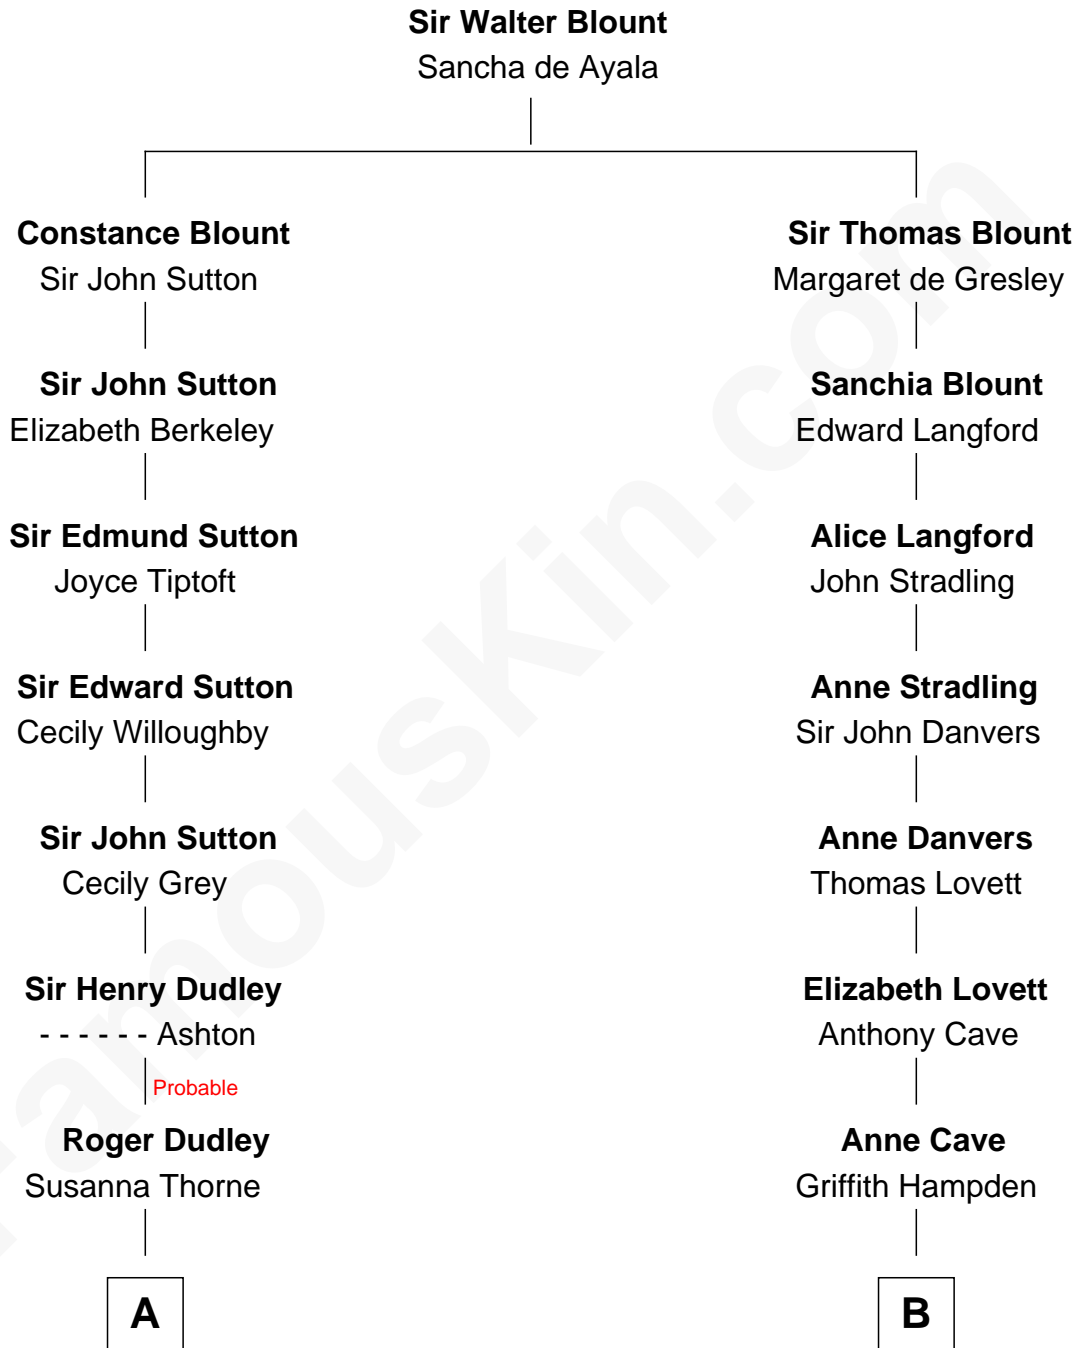

FamousKin.com

Relationship Chart of Bathsheba (Ruggles) Spooner

First woman executed for murder in U.S. by non-British government

12th cousin 6 times removed of

John McCain

U.S. Senator from Arizona

C

Adm. John Sidney McCain

Roberta Wright

John McCain

U.S. Senator from Arizona

FamousKin.com