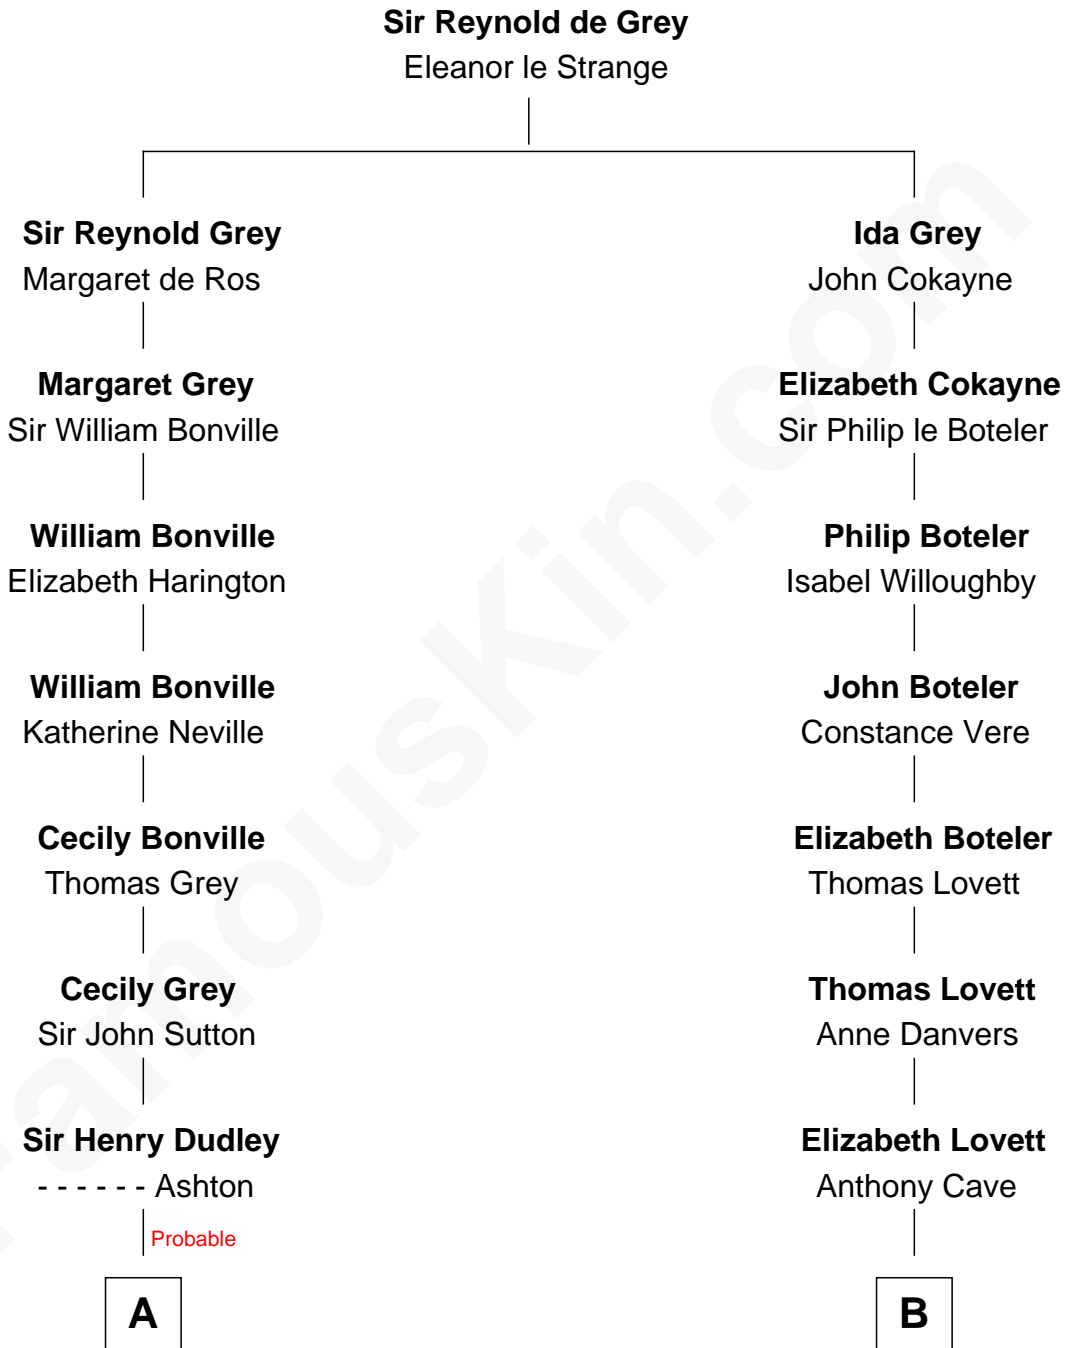

FamousKin.com

Relationship Chart of Bathsheba (Ruggles) Spooner

First woman executed for murder in U.S. by non-British government

13th cousin 6 times removed of

John McCain

U.S. Senator from Arizona

C

Katherine Davey Vault
Adm. John Sidney McCain

Adm. John Sidney McCain
Roberta Wright

John McCain
U.S. Senator from Arizona

FamousKin.com