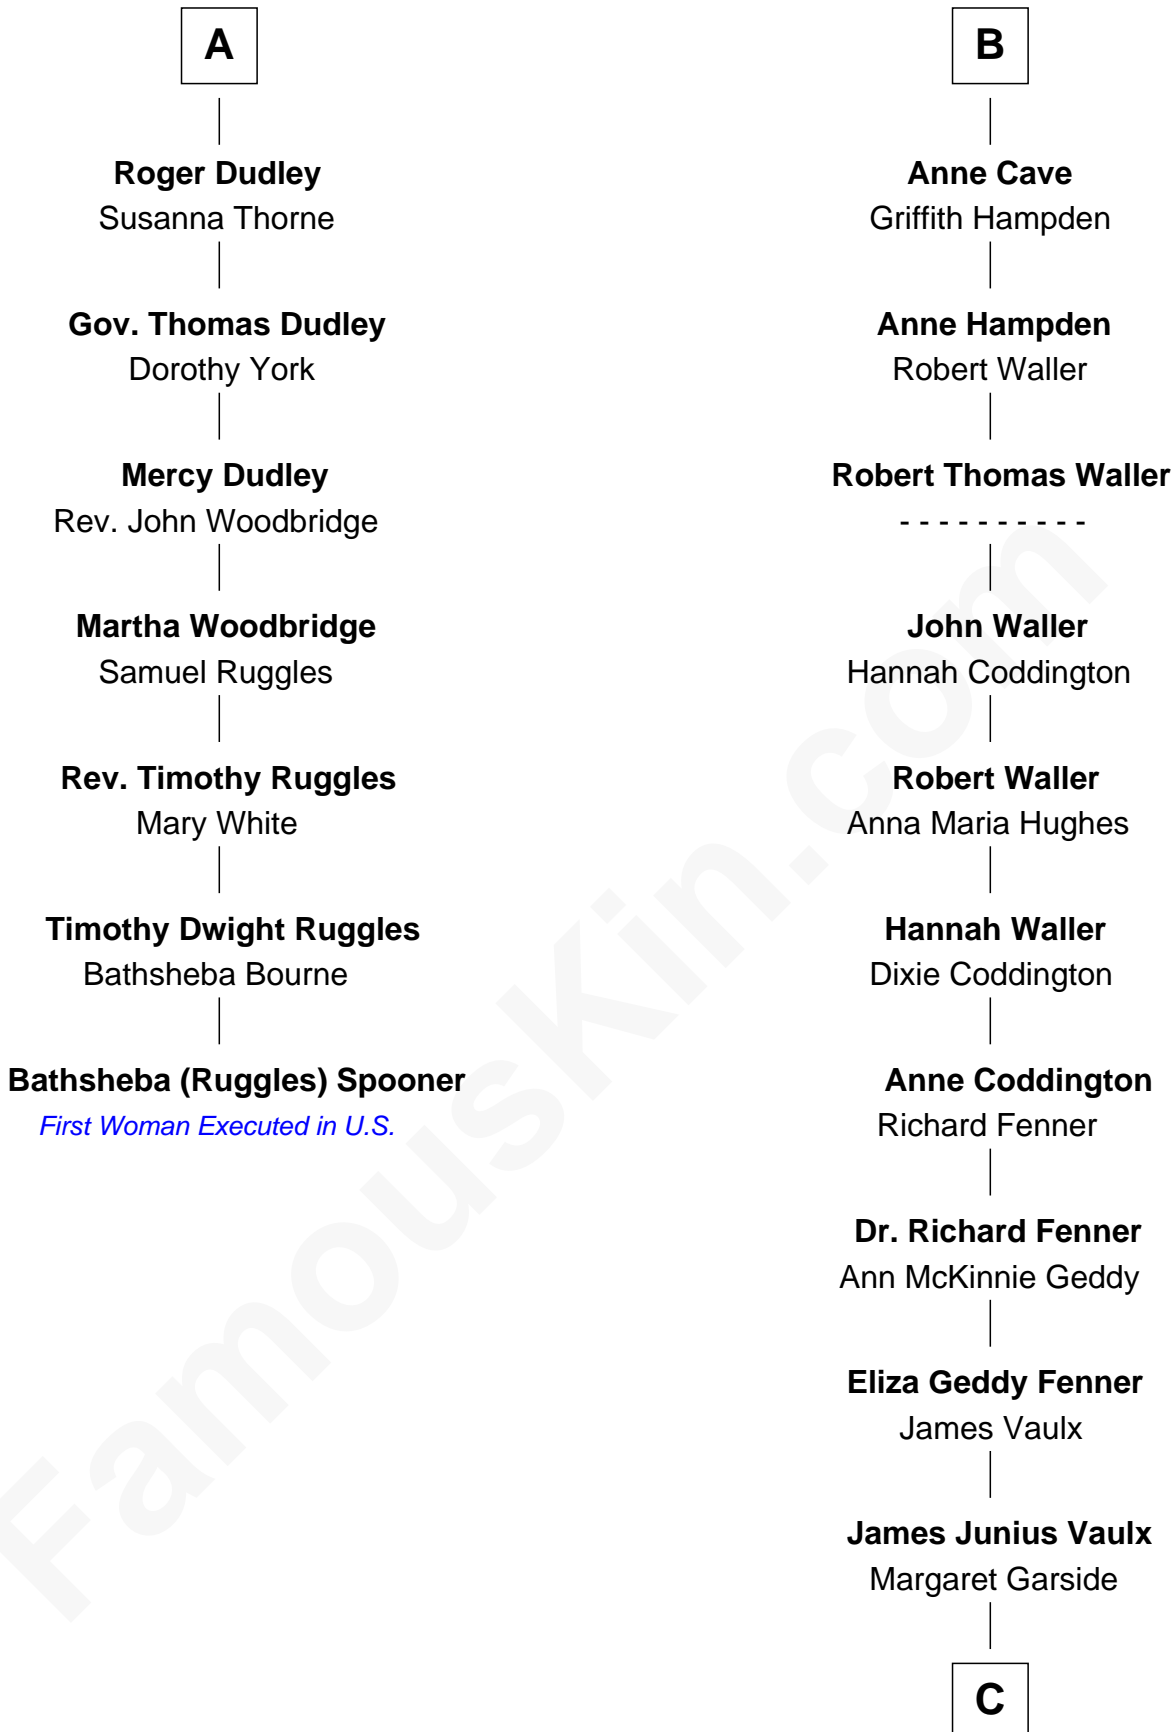

FamousKin.com

Relationship Chart of Bathsheba (Ruggles) Spooner

First woman executed for murder in U.S. by non-British government

13th cousin 6 times removed of

John McCain

U.S. Senator from Arizona

C

Katherine Davey Vault
Adm. John Sidney McCain

Adm. John Sidney McCain
Roberta Wright

John McCain
U.S. Senator from Arizona

FamousKin.com