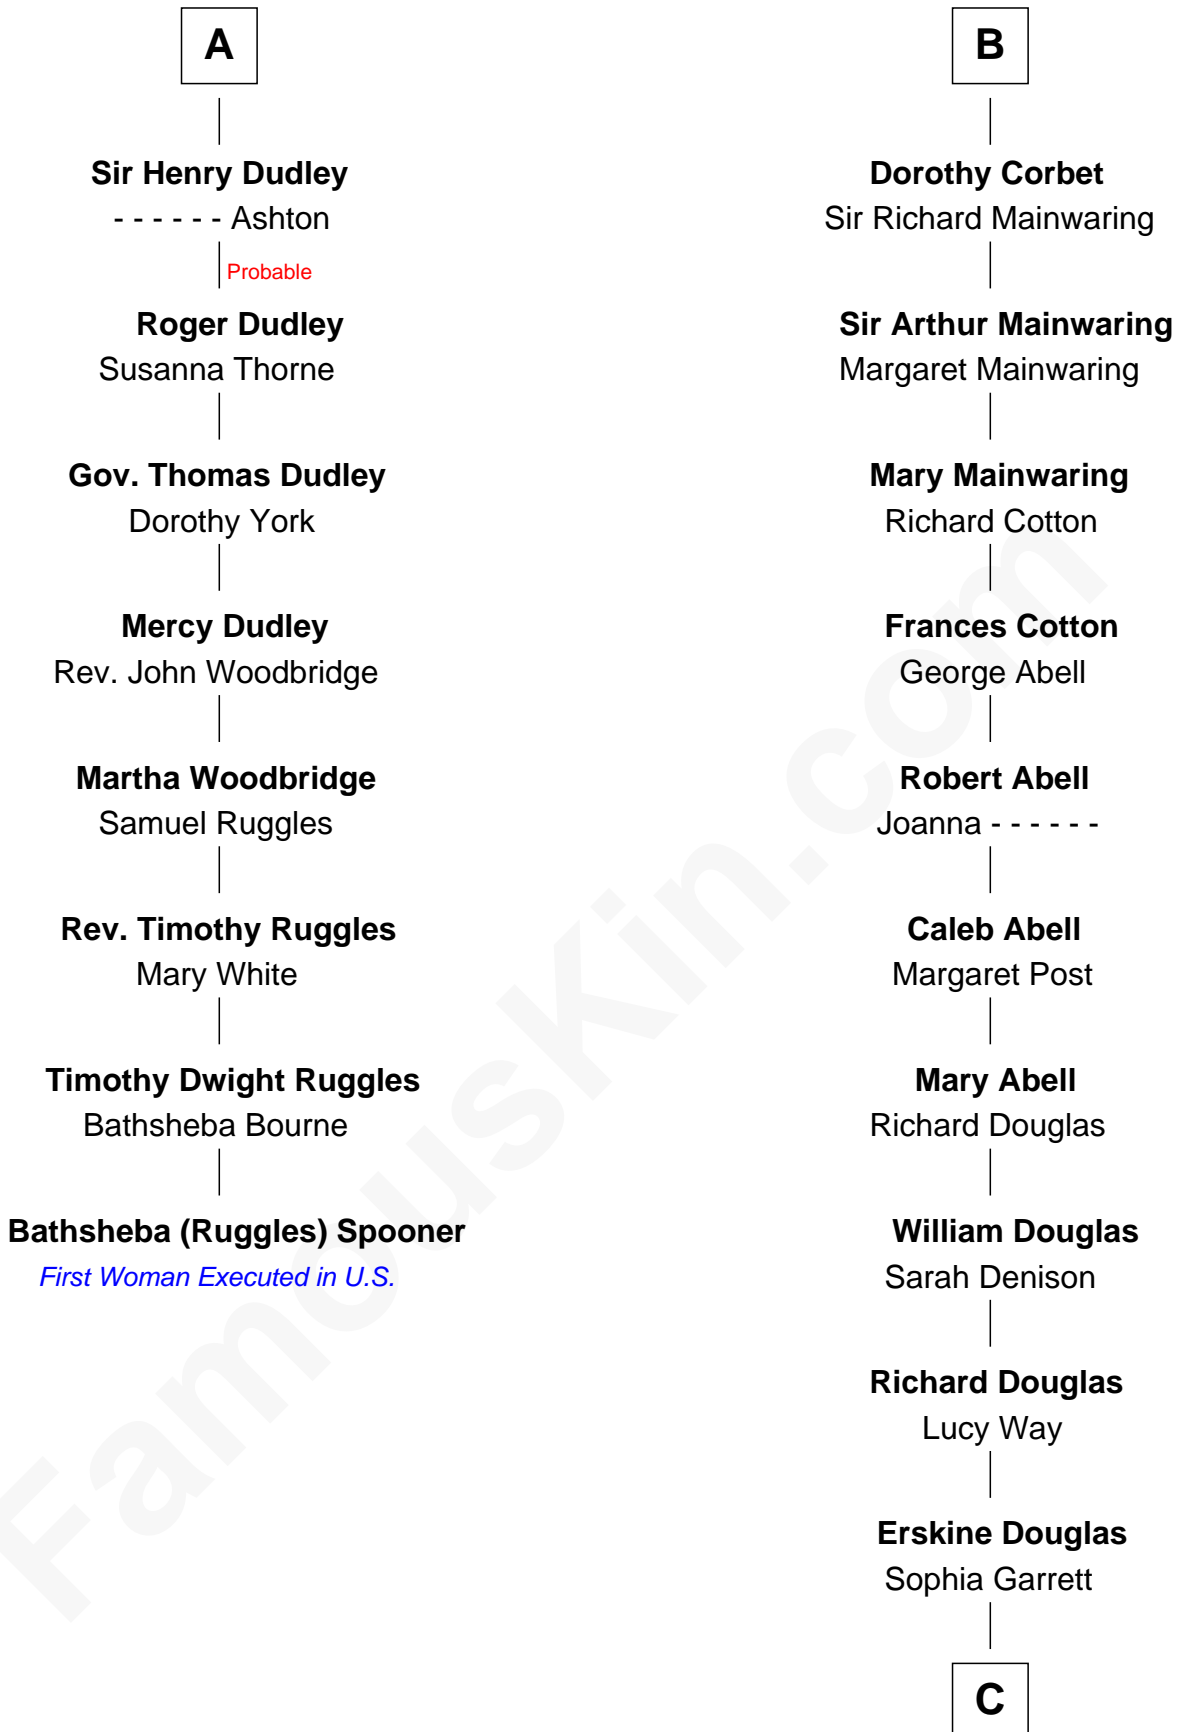

### Bathsheba (Ruggles) Spooner

*First woman executed for murder in U.S. by non-British government*

14th cousin 7 times removed of

**Illeana Douglas**

*TV and Movie Actress*

**Ralph de Stafford**

Margaret de Audley

Sir Walter Devereux

**Elizabeth Devereux**

Sir Richard Corbet

**Sir Robert Corbet**

Elizabeth Vernon

**B**

C

**Emma Jane Douglas**

Col. George Taliaferro Shackelford

**Lena Priscilla Shackelford**

Edouard Gregory Hesselberg

**Melvyn Edouard Hesselberg**

Rosalind Hightower

**Gregory Hesselberg**

Joan Georgescu

**Illeana Douglas**