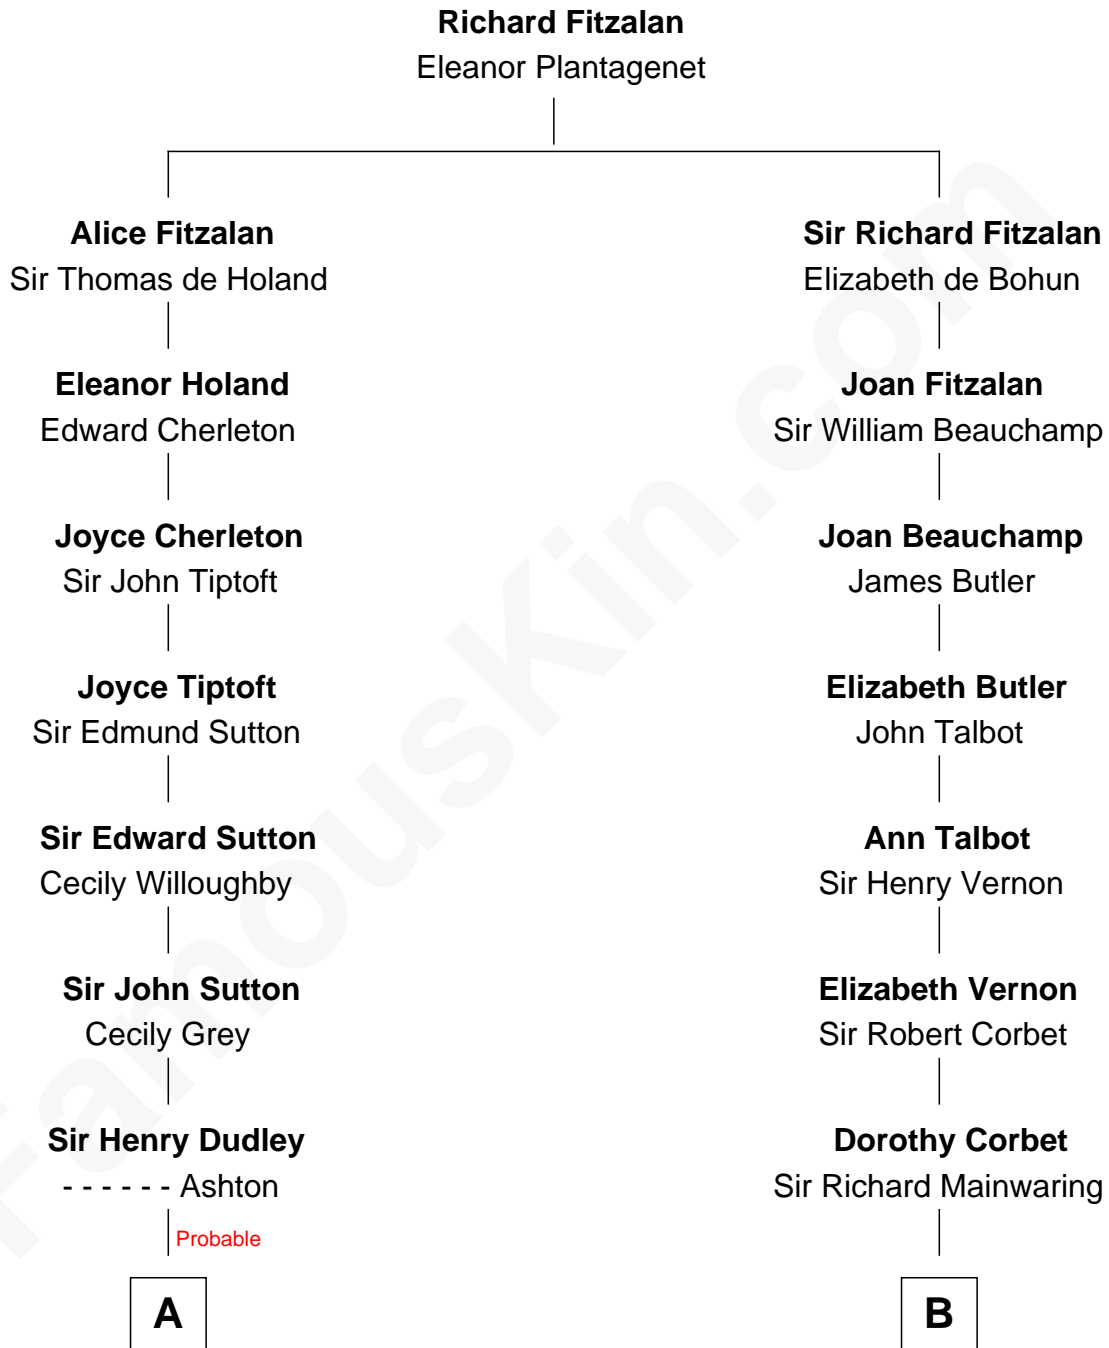

FamousKin.com

Relationship Chart of Bathsheba (Ruggles) Spooner

First woman executed for murder in U.S. by non-British government

13th cousin 7 times removed of

Illeana Douglas

TV and Movie Actress

C

Lena Priscilla Shackelford
Edouard Gregory Hesselberg

Melvyn Edouard Hesselberg
Rosalind Hightower

Gregory Hesselberg
Joan Georgescu

Illeana Douglas
TV and Movie Actress