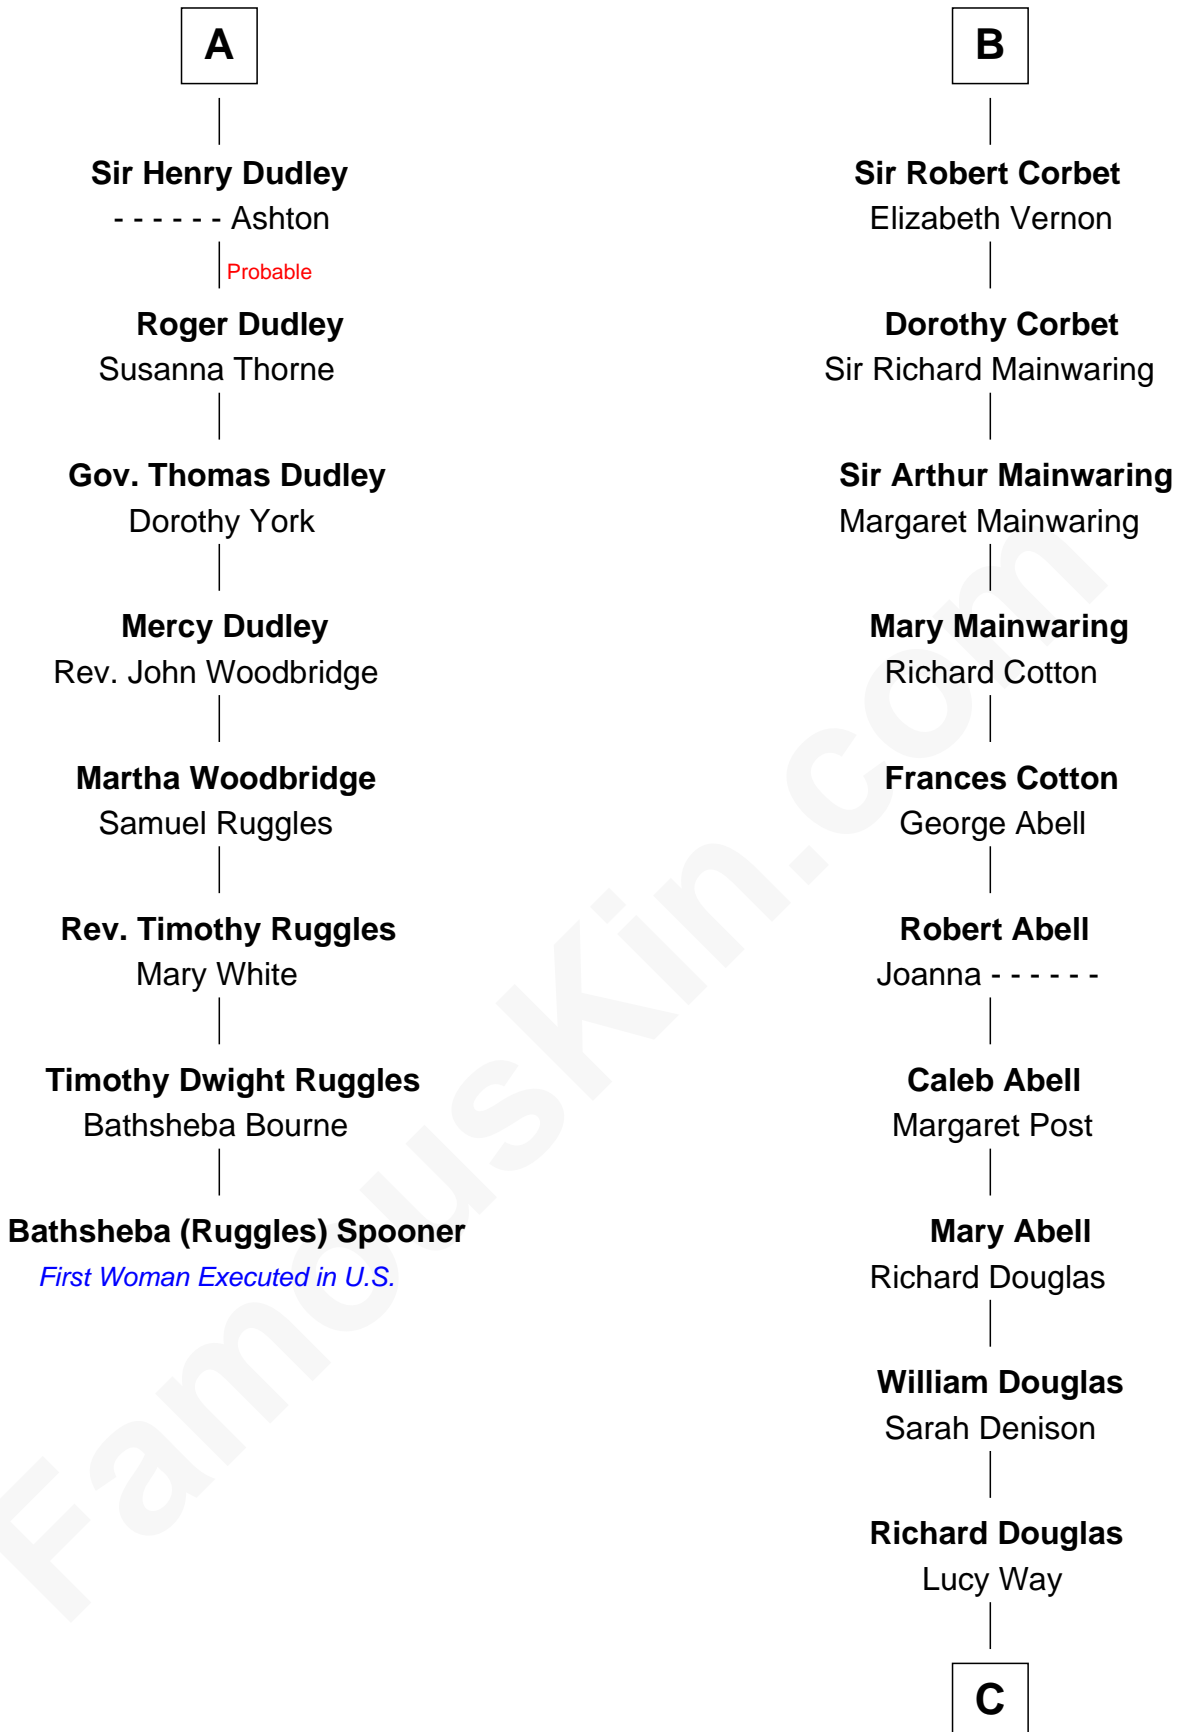

## Relationship Chart of

### Bathsheba (Ruggles) Spooner

*First woman executed for murder in U.S. by non-British government*

14th cousin 6 times removed of

**Melvyn Douglas**  
*Movie Actor*

**C**

**Erskine Douglas**

Sophia Garrett

**Emma Jane Douglas**

Col. George Taliaferro Shackelford

**Lena Priscilla Shackelford**

Edouard Gregory Hesselberg

**Melvyn Douglas**

*Movie Actor*

FamousKin.com