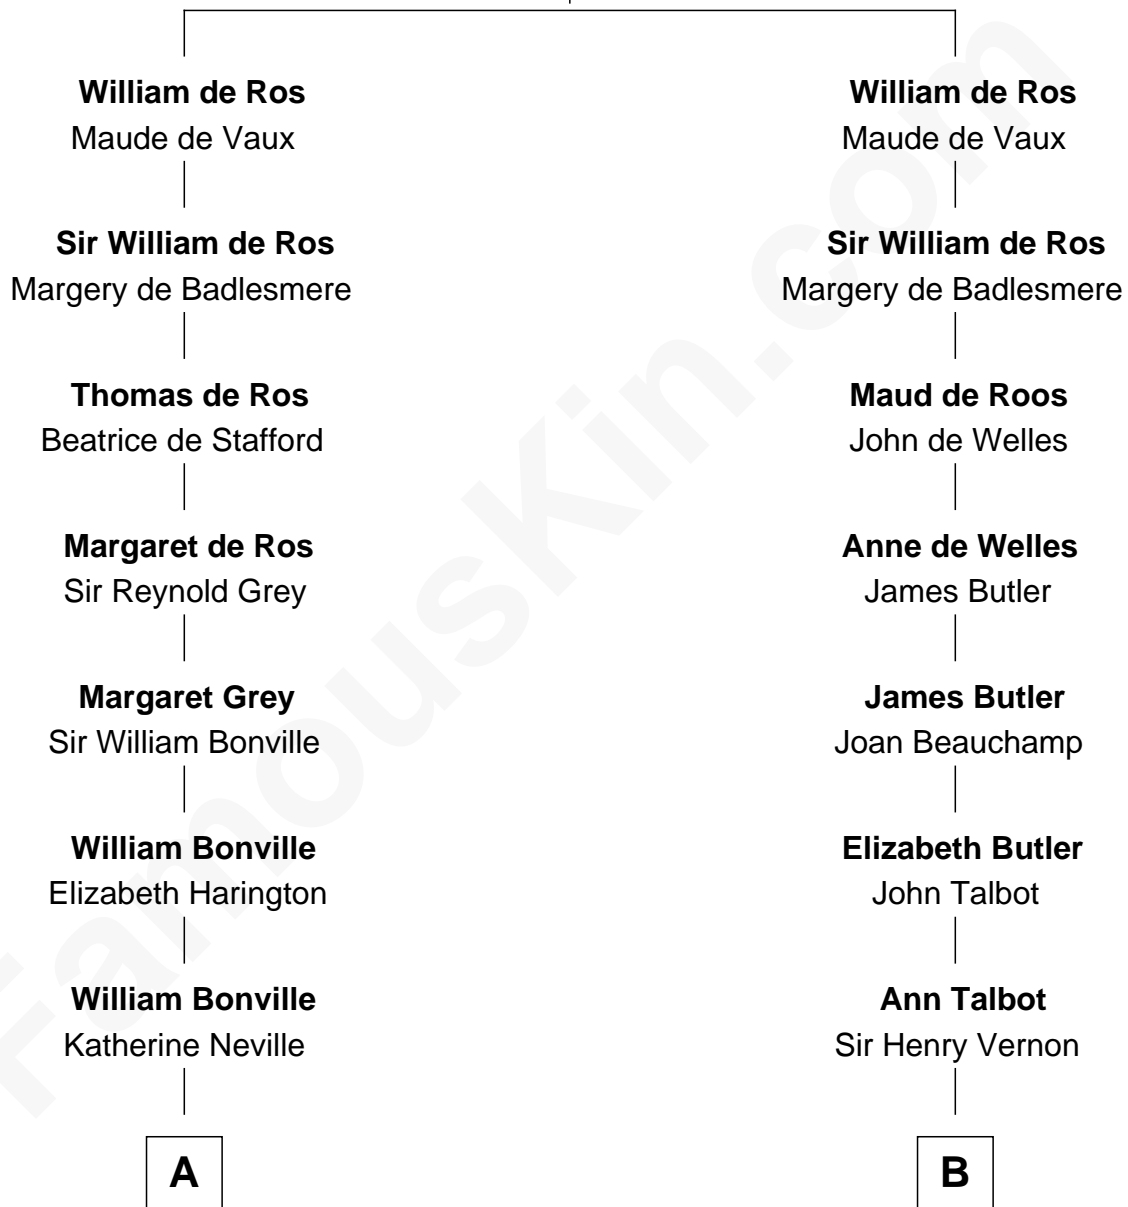

FamousKin.com

Relationship Chart of

Bathsheba (Ruggles) Spooner

First woman executed for murder in U.S. by non-British government

16th cousin 4 times removed of

Melvyn Douglas
Movie Actor

Sir Robert de Ros
Isabel de Aubeney

C

Erskine Douglas

Sophia Garrett

Emma Jane Douglas

Col. George Taliaferro Shackelford

Lena Priscilla Shackelford

Edouard Gregory Hesselberg

Melvyn Douglas