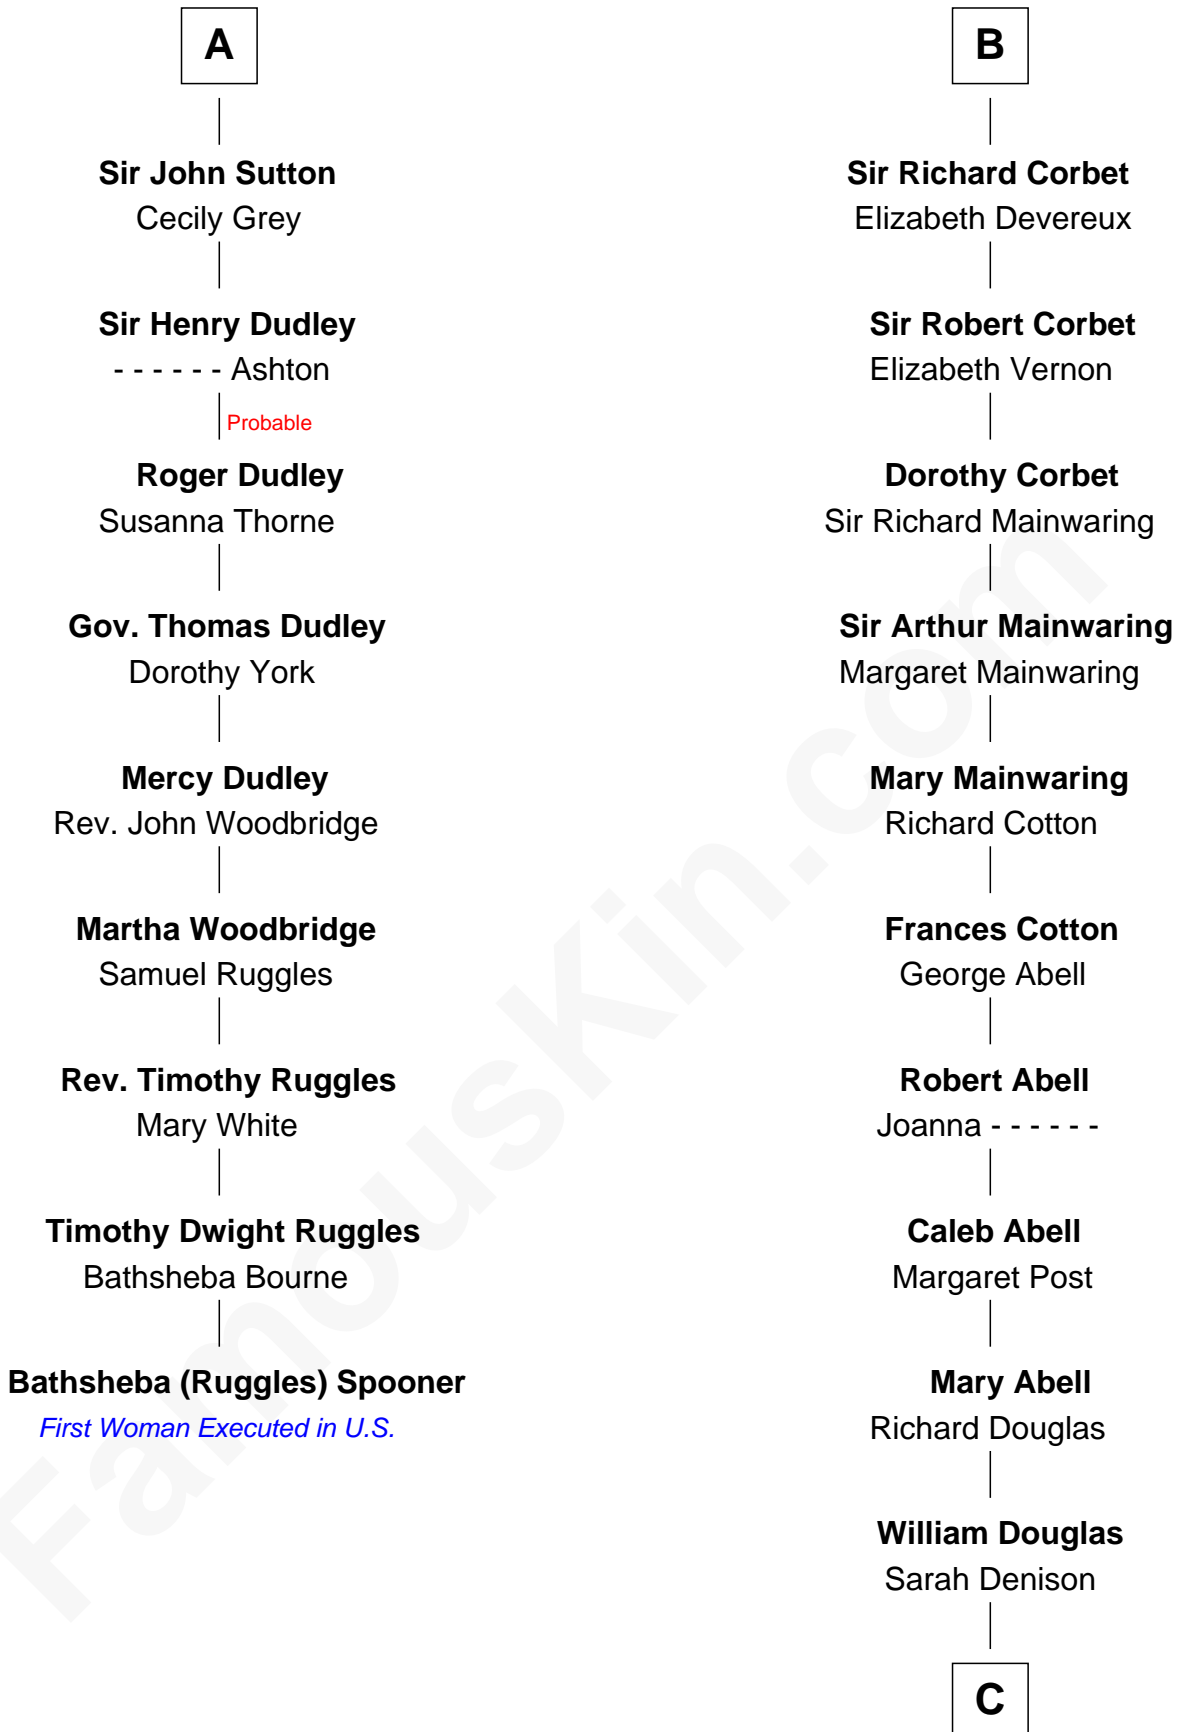

**FamousKin.com**  
**Relationship Chart of**  
**Bathsheba (Ruggles) Spooner**

*First woman executed for murder in U.S. by non-British government*

**15th cousin 6 times removed of**

**Melvyn Douglas**  
*Movie Actor*

**C**

**Richard Douglas**

Lucy Way

**Erskine Douglas**

Sophia Garrett

**Emma Jane Douglas**

Col. George Taliaferro Shackelford

**Lena Priscilla Shackelford**

Edouard Gregory Hesselberg

**Melvyn Douglas**

*Movie Actor*