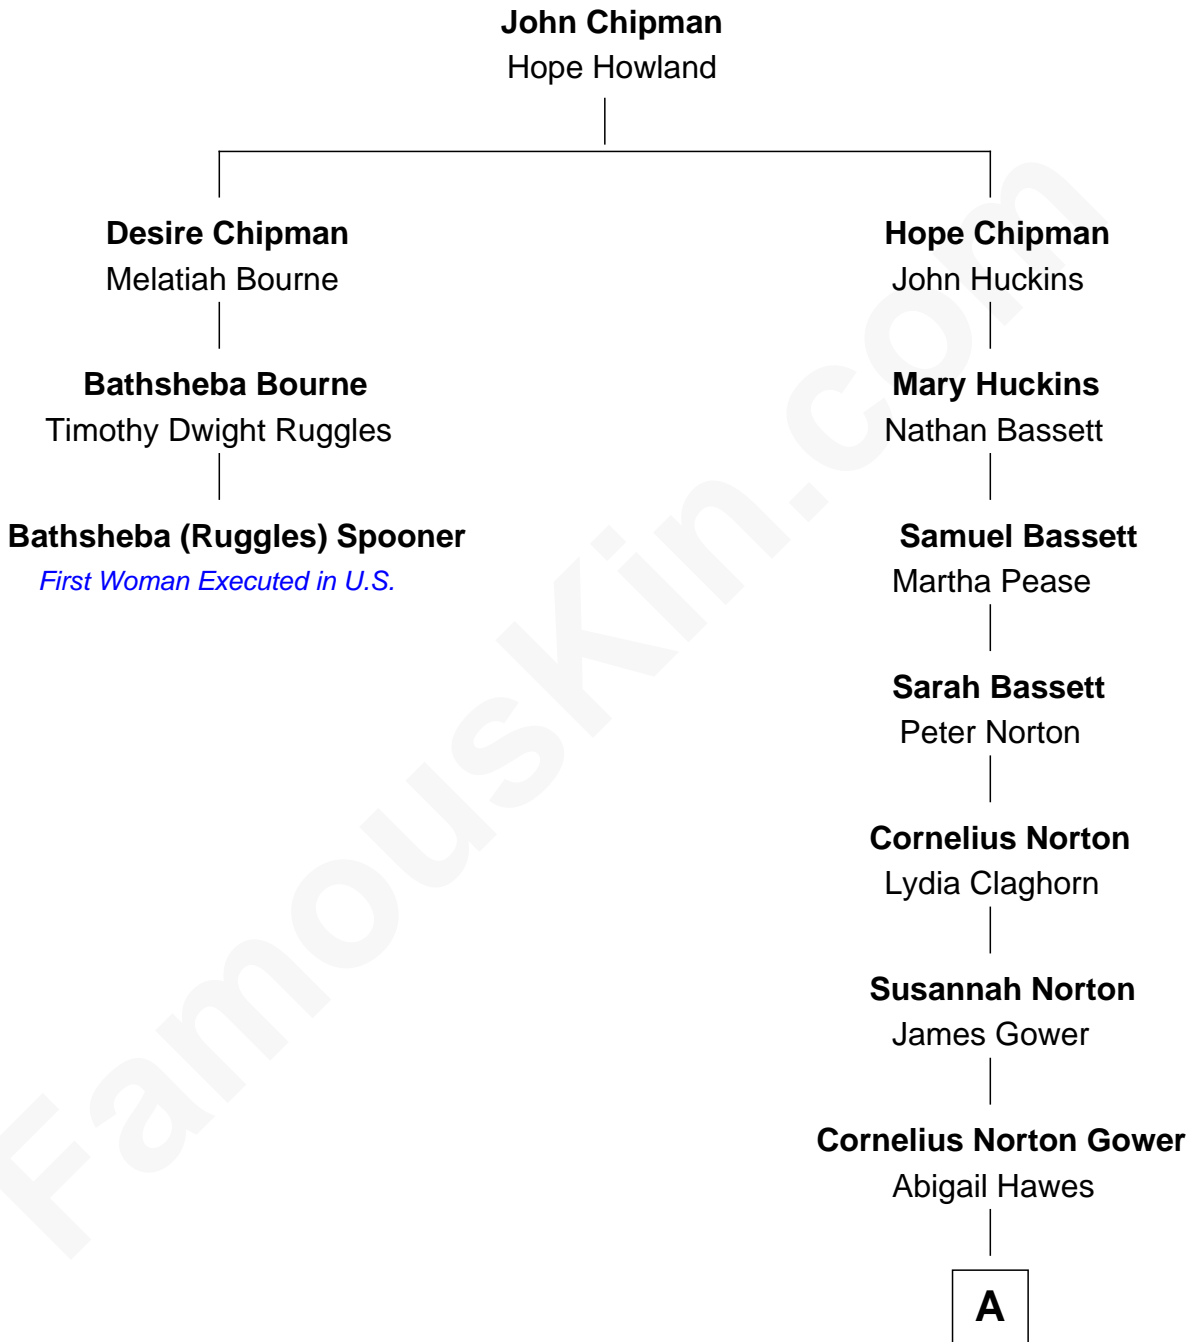

FamousKin.com

Relationship Chart of Bathsheba (Ruggles) Spooner

First woman executed for murder in U.S. by non-British government

2nd cousin 9 times removed of

Sarah Palin

9th Governor of Alaska

A

—
Arthur Collins Gower

Mary Schmolz

—
James Carl Gower

Cora Godfrey Strong

—
Helen Louise Gower

Clement James Sheeran

—
Sarah Sheeran

Charles Richard Heath

—
Sarah Palin

9th Governor of Alaska