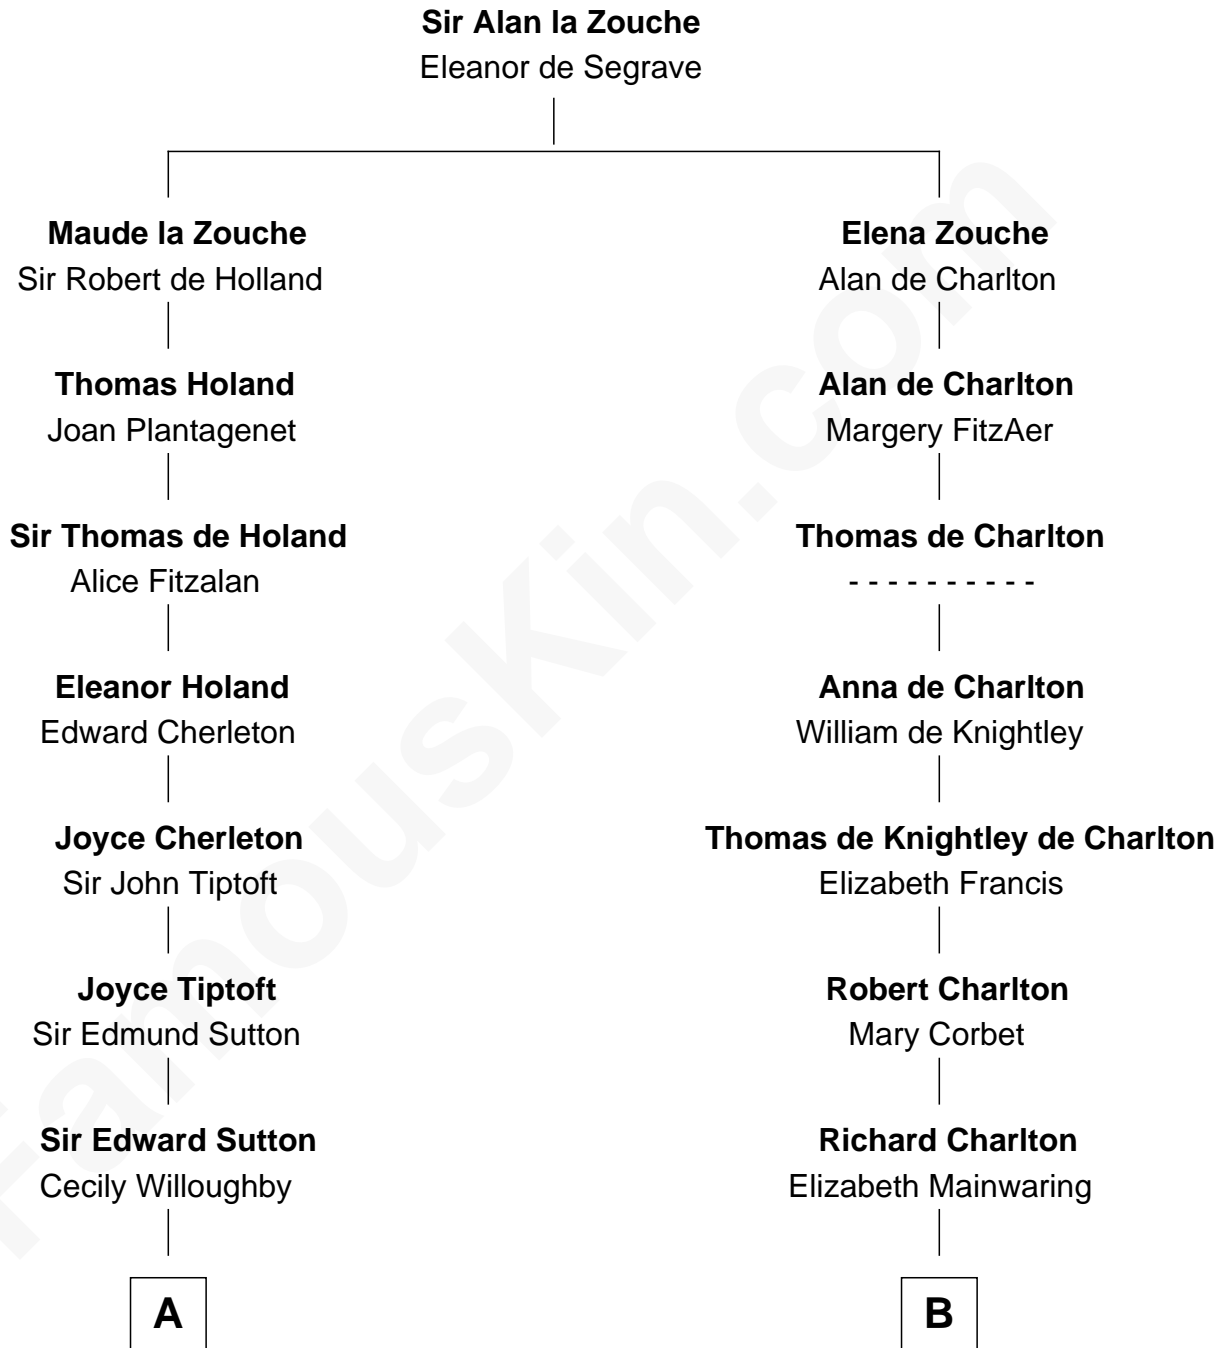

FamousKin.com

Relationship Chart of Bathsheba (Ruggles) Spooner

First woman executed for murder in U.S. by non-British government

15th cousin 6 times removed of

Sarah Palin

9th Governor of Alaska

C

Thomas S. Ruddock

Maria Nancy Newell

May Belle Ruddock

Henry Charles Brandt

Nellie Marie Brandt

Charles Francis Heath

Charles Richard Heath

Sarah Sheeran

Sarah Palin

9th Governor of Alaska