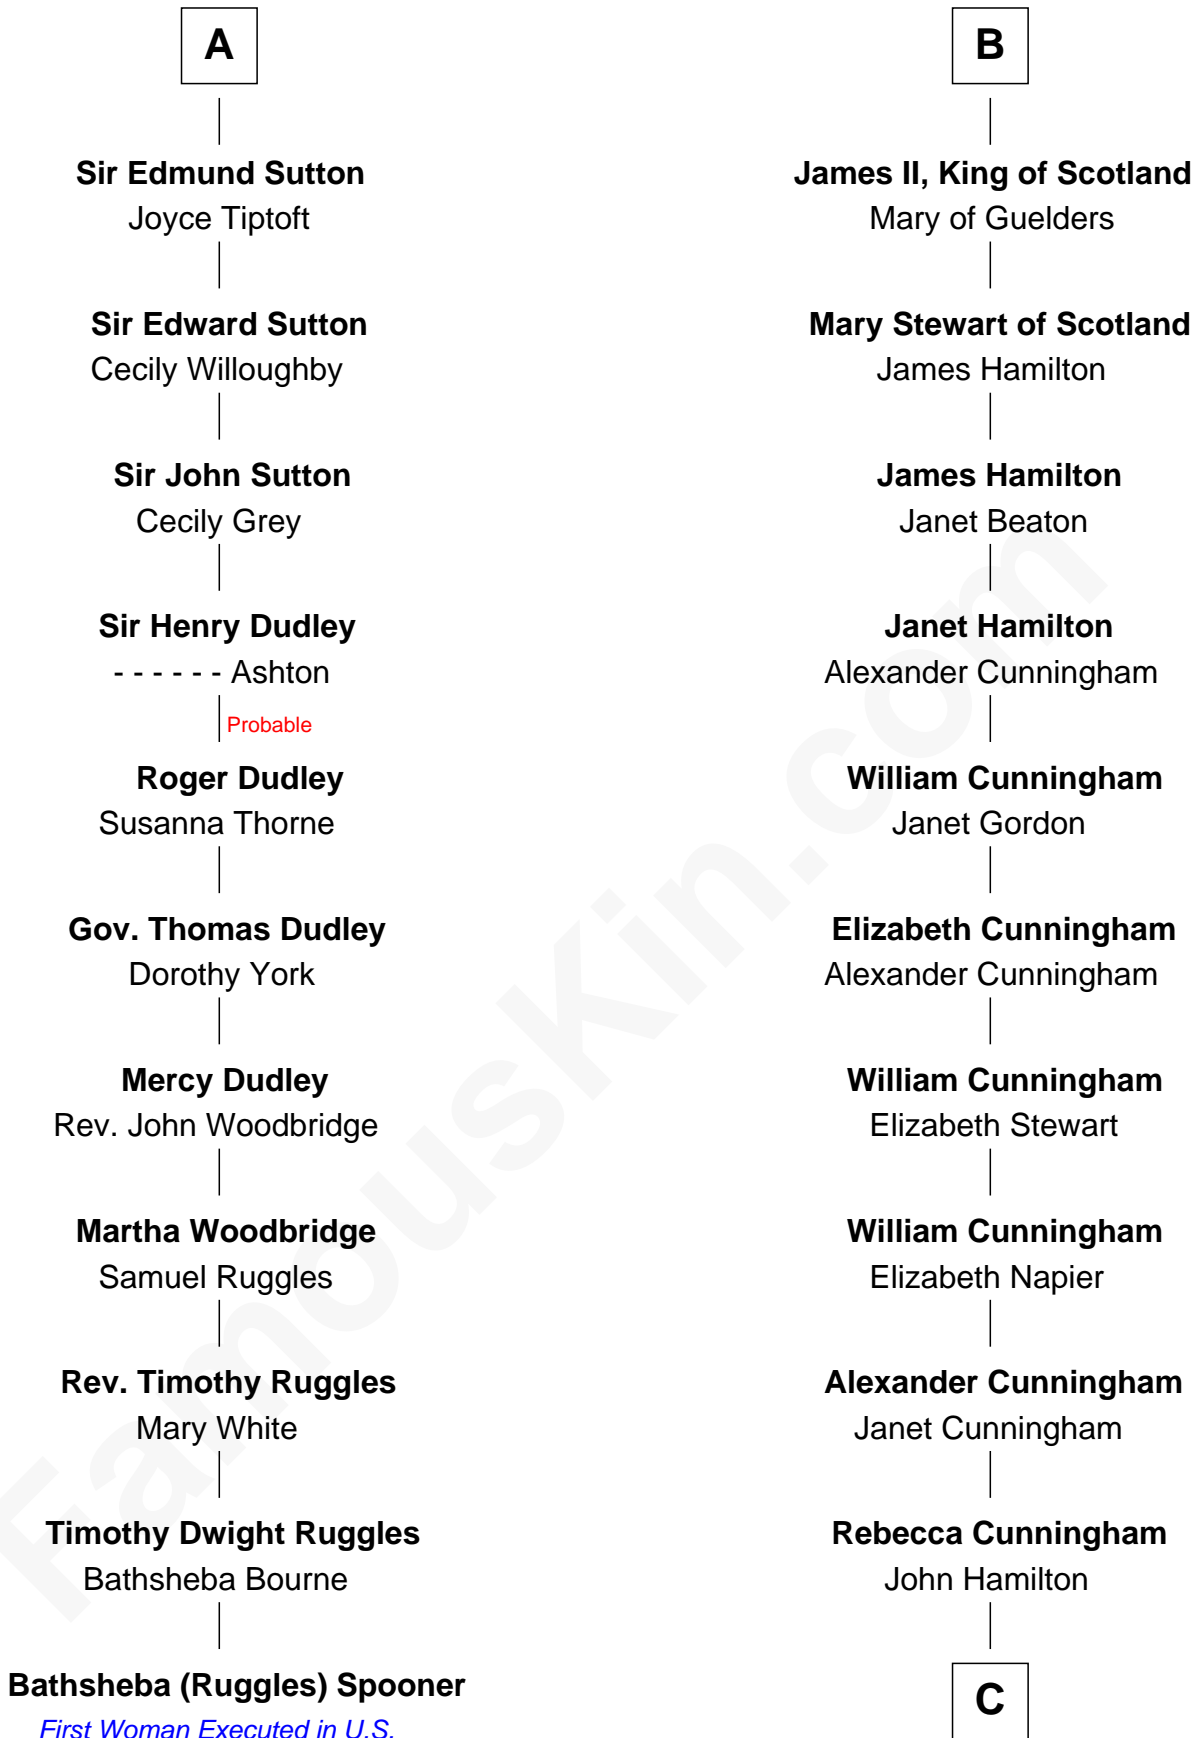

## Relationship Chart of

### Bathsheba (Ruggles) Spooner

*First woman executed for murder in U.S. by non-British government*

17th cousin 2 times removed of

**Alexander Hamilton**

*1st U.S. Secretary of the Treasury*

**John, King of England**