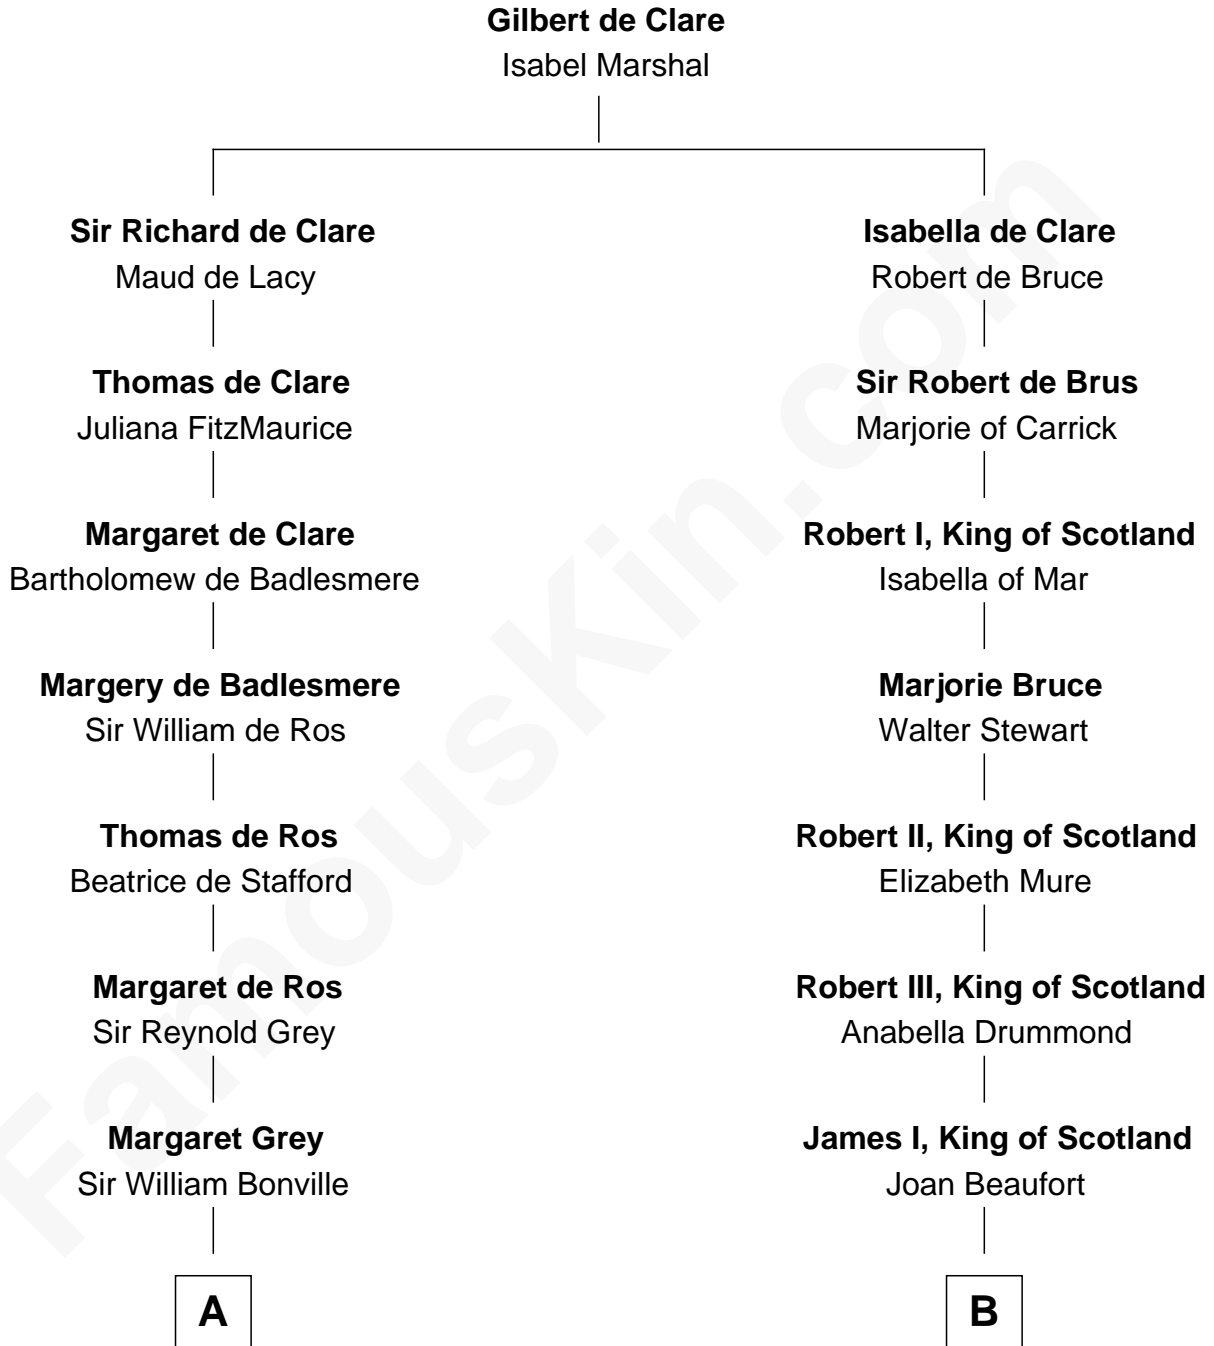

FamousKin.com

Relationship Chart of Bathsheba (Ruggles) Spooner

First woman executed for murder in U.S. by non-British government

18th cousin 1 time removed of

Alexander Hamilton

1st U.S. Secretary of the Treasury

C

Timothy Dwight Ruggles

Bathsheba Bourne

Bathsheba (Ruggles) Spooner

First Woman Executed in U.S.

D

Alexander Hamilton

Elizabeth Pollock

James A. Hamilton

Rachel Fawcett

Alexander Hamilton

1st U.S. Secretary of the Treasury

FamousKin.com