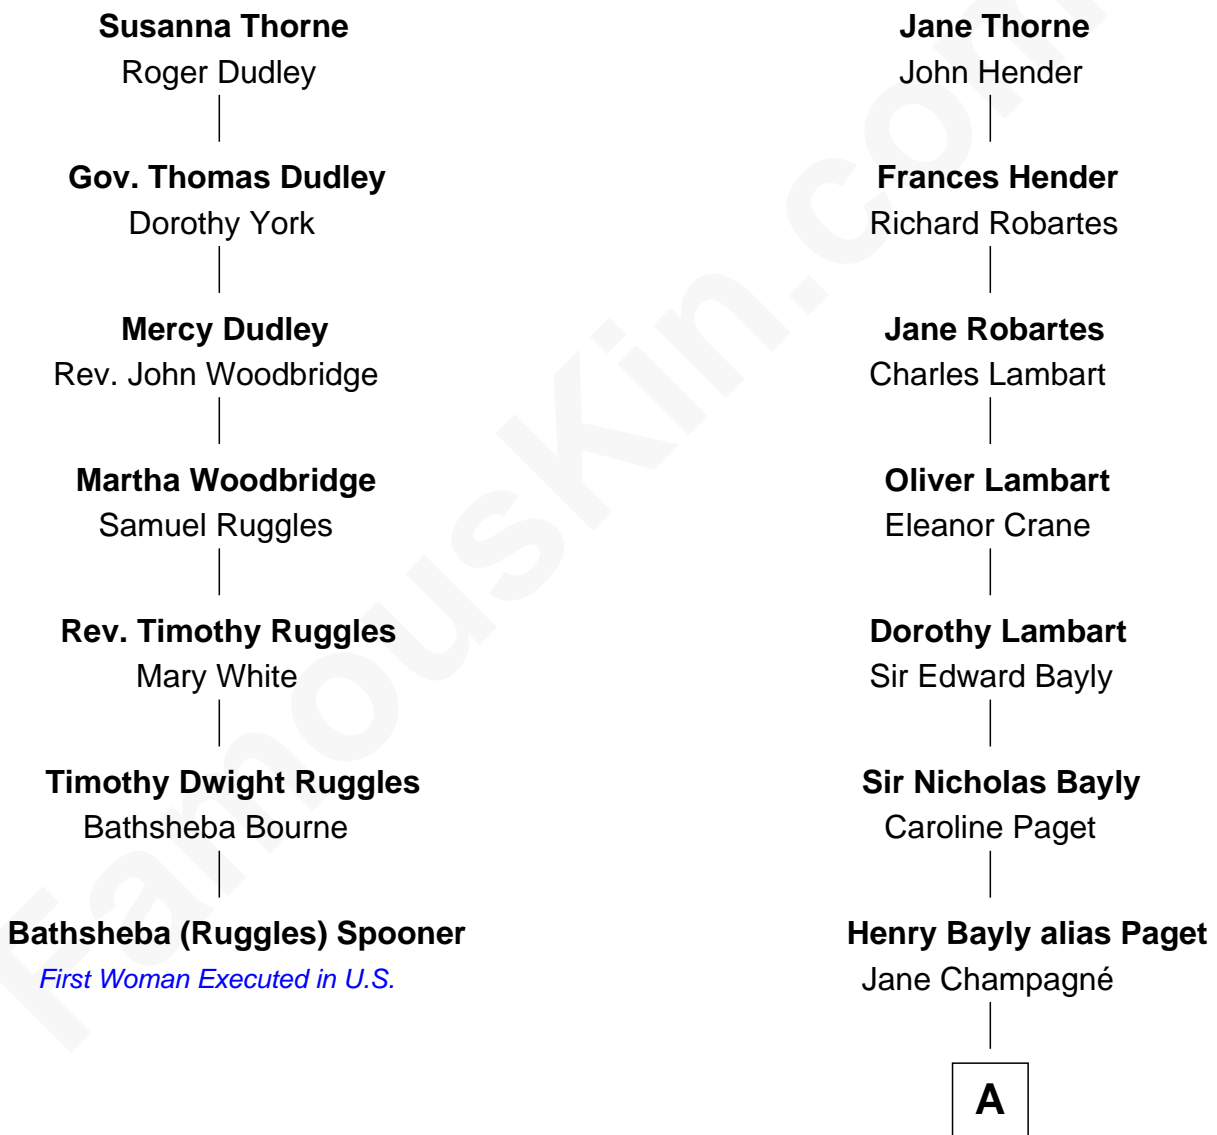

FamousKin.com

Relationship Chart of

Bathsheba (Ruggles) Spooner

First woman executed for murder in U.S. by non-British government

6th cousin 8 times removed of

Prince William

Prince of Wales

Thomas Thorne

Mary Purefoy

A

Henry William Paget

Lady Caroline Elizabeth Villiers

Lady Caroline Paget

Charles Gordon-Lennox

Cecilia Catherine Gordon-Lennox

Charles George Bingham

Rosalind Cecilia Caroline Bingham

James Albert Edward Hamilton

Cynthia Elinor Beatrix Hamilton

Albert Edward John Spencer

Edward John Spencer

Frances Ruth Burke Roche

Princess Diana Frances Spencer

Charles III, King of the United Kingdom