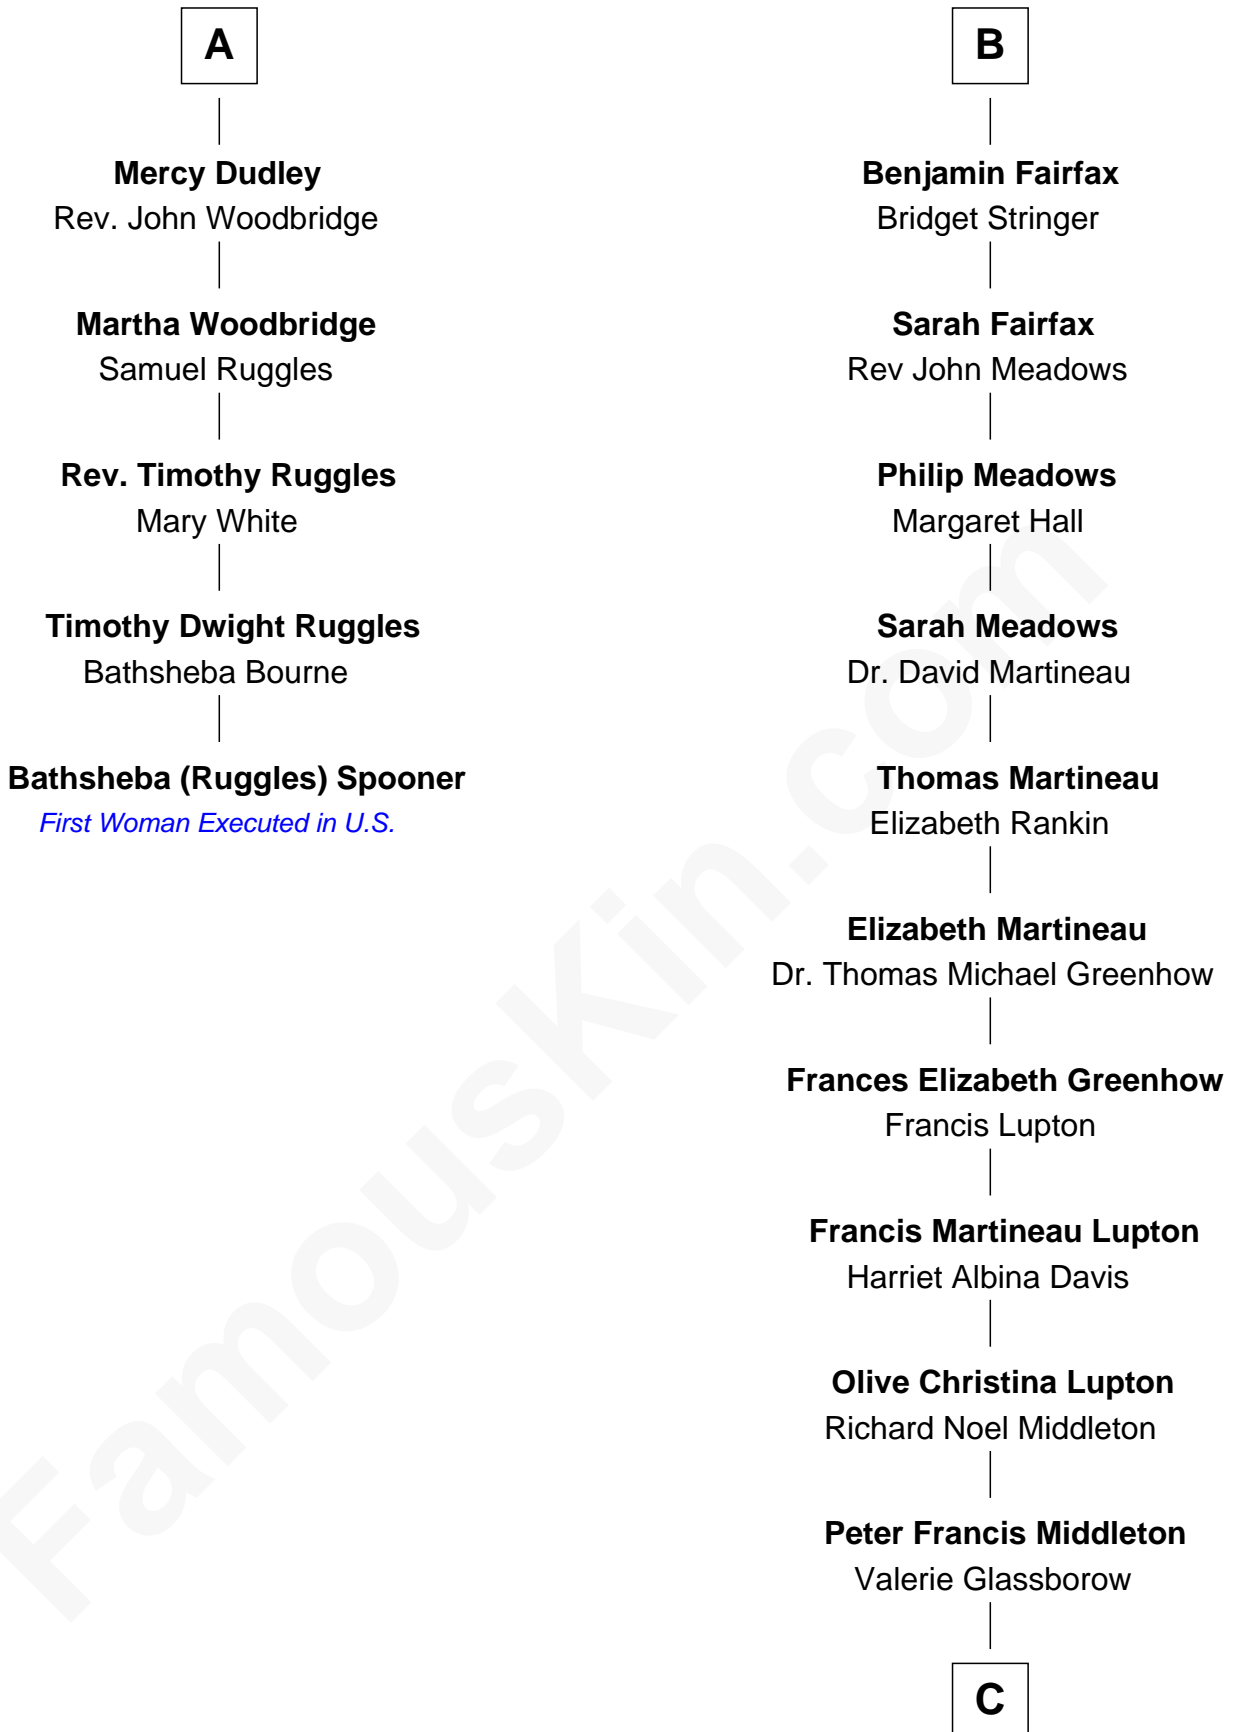

FamousKin.com

Relationship Chart of

Bathsheba (Ruggles) Spooner

First woman executed for murder in U.S. by non-British government

11th cousin 7 times removed of

Catherine Middleton

Princess of Wales

C

Michael Francis Middleton

Carole Elizabeth Goldsmith

Catherine Middleton

Princess of Wales

FamousKin.com