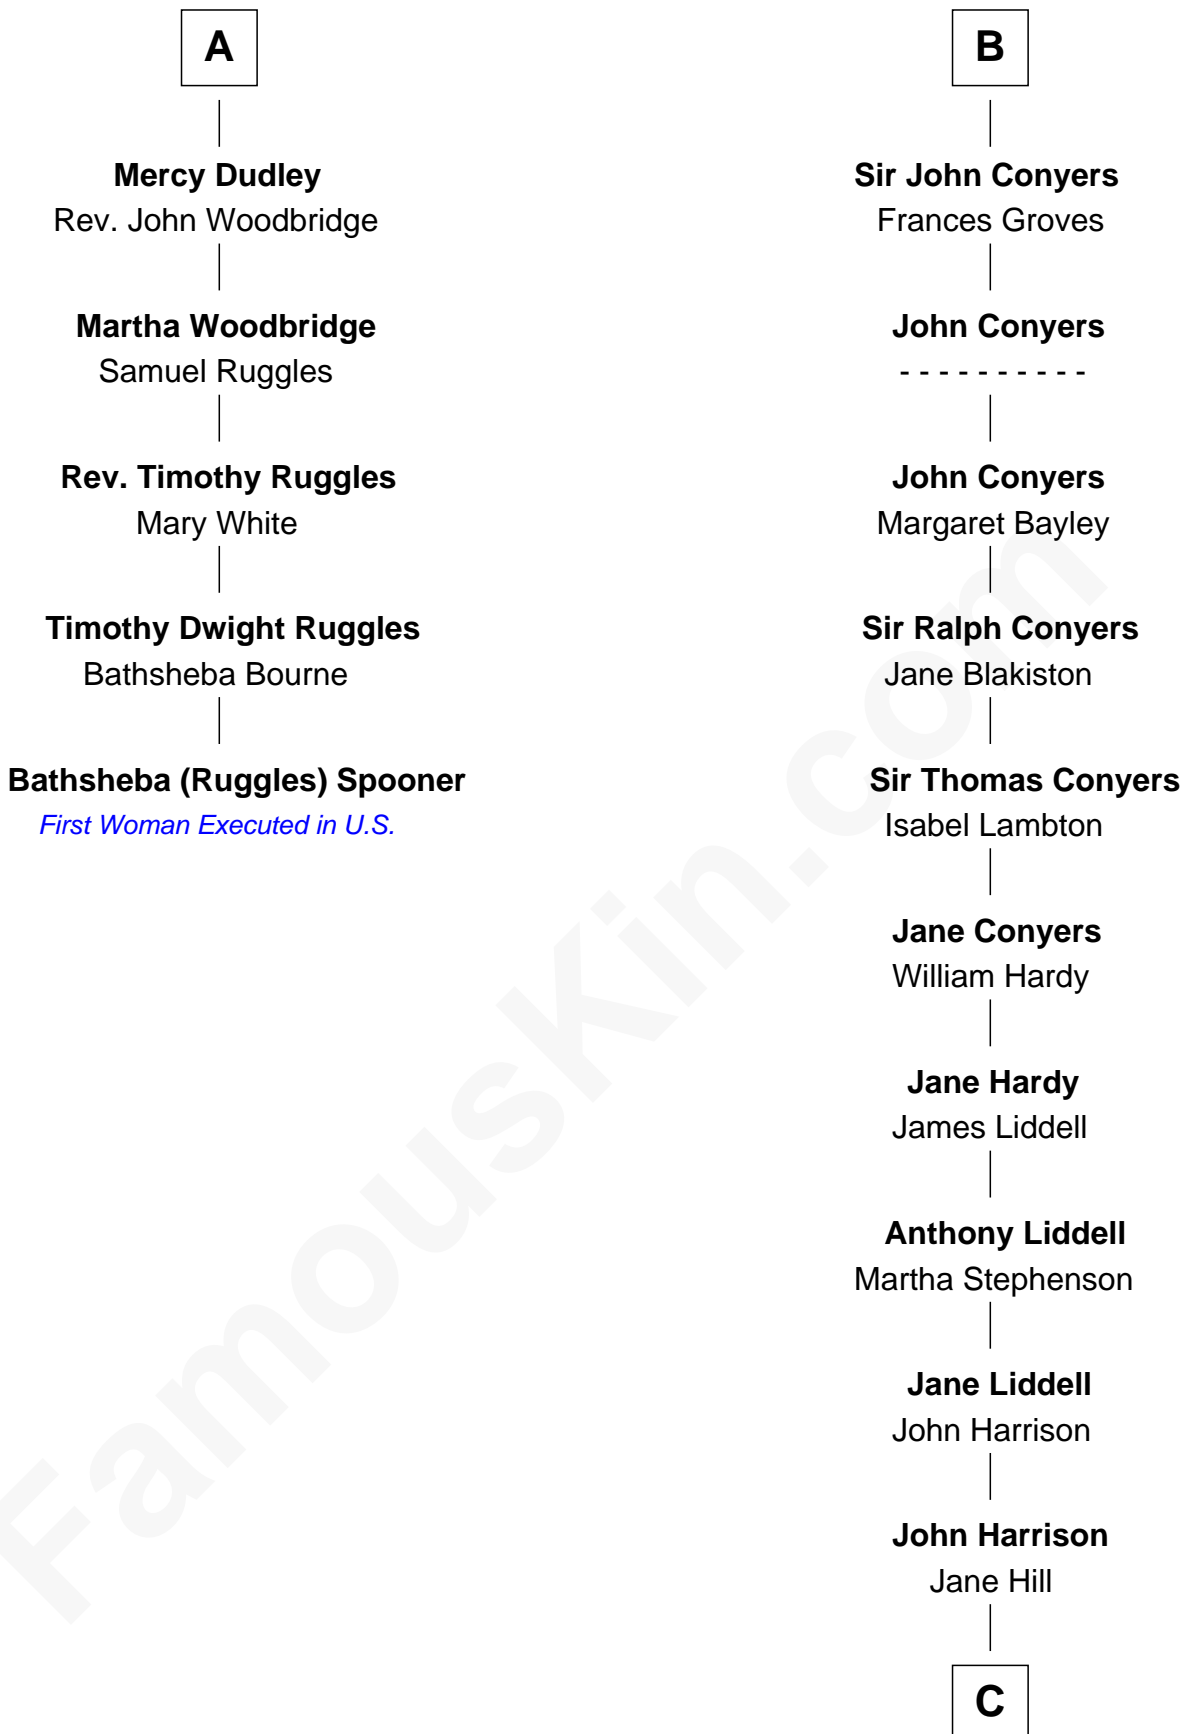

FamousKin.com

Relationship Chart of

Bathsheba (Ruggles) Spooner

First woman executed for murder in U.S. by non-British government

11th cousin 9 times removed of

Catherine Middleton

Princess of Wales

C

Thomas Harrison
Elizabeth Mary Temple

Dorothy Harrison
Ronald John James Goldsmith

Carole Elizabeth Goldsmith
Michael Francis Middleton

Catherine Middleton
Princess of Wales