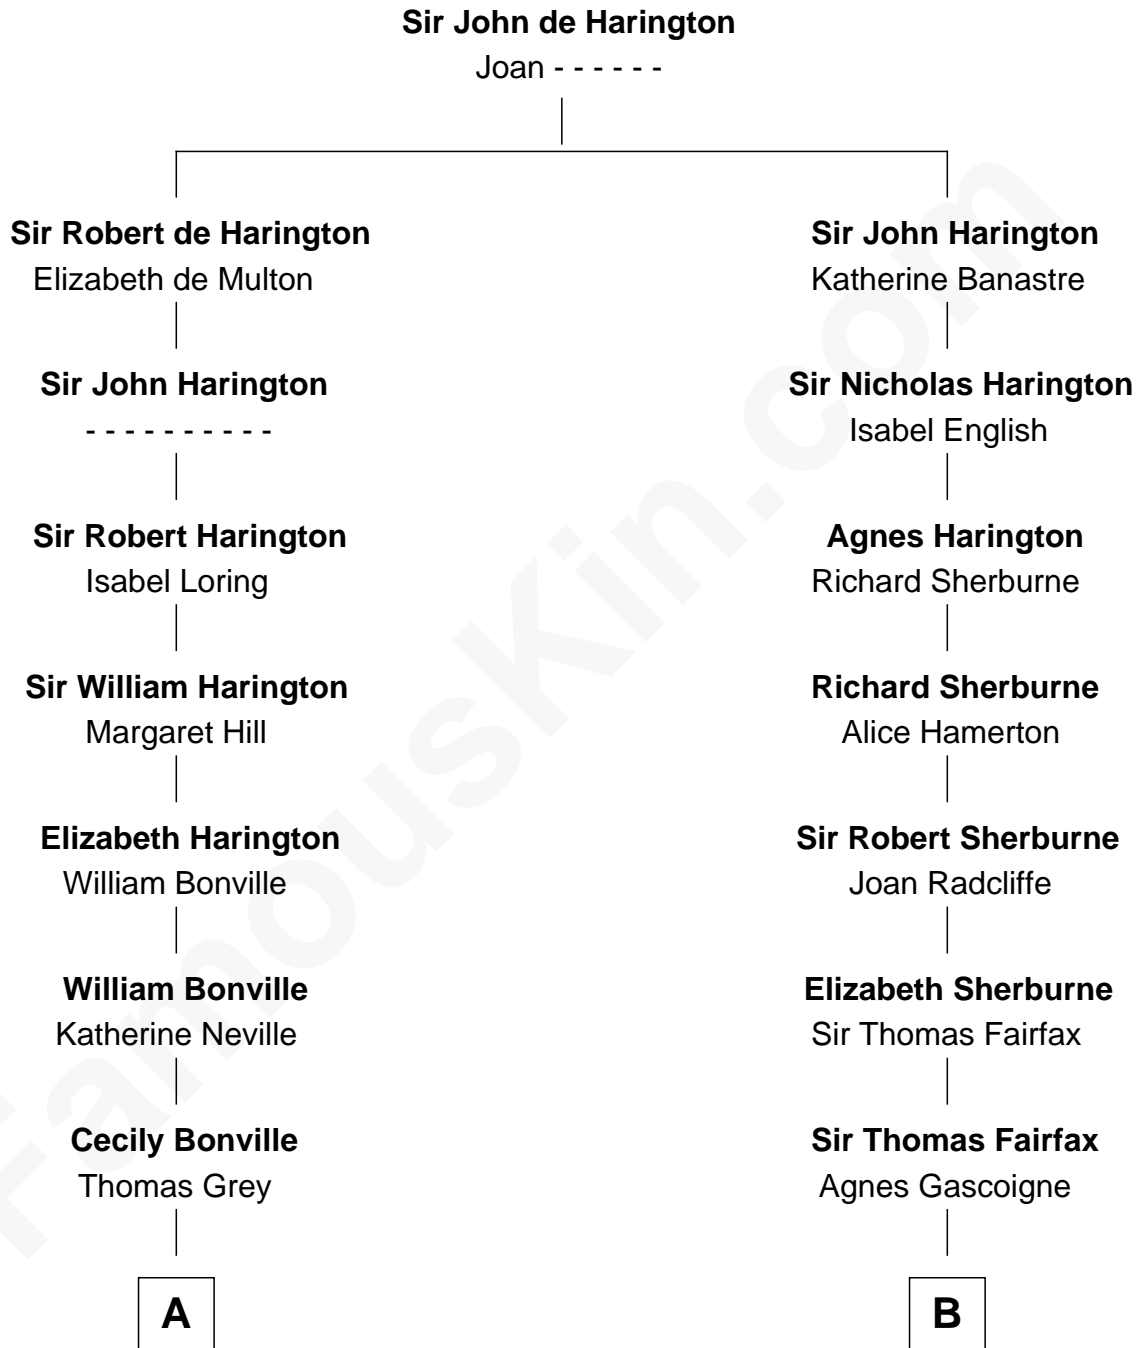

FamousKin.com

Relationship Chart of

Bathsheba (Ruggles) Spooner

First woman executed for murder in U.S. by non-British government

15th cousin 6 times removed of

Catherine Middleton

Princess of Wales

C

Francis Martineau Lupton

Harriet Albina Davis

Olive Christina Lupton

Richard Noel Middleton

Peter Francis Middleton

Valerie Glassborow

Michael Francis Middleton

Carole Elizabeth Goldsmith