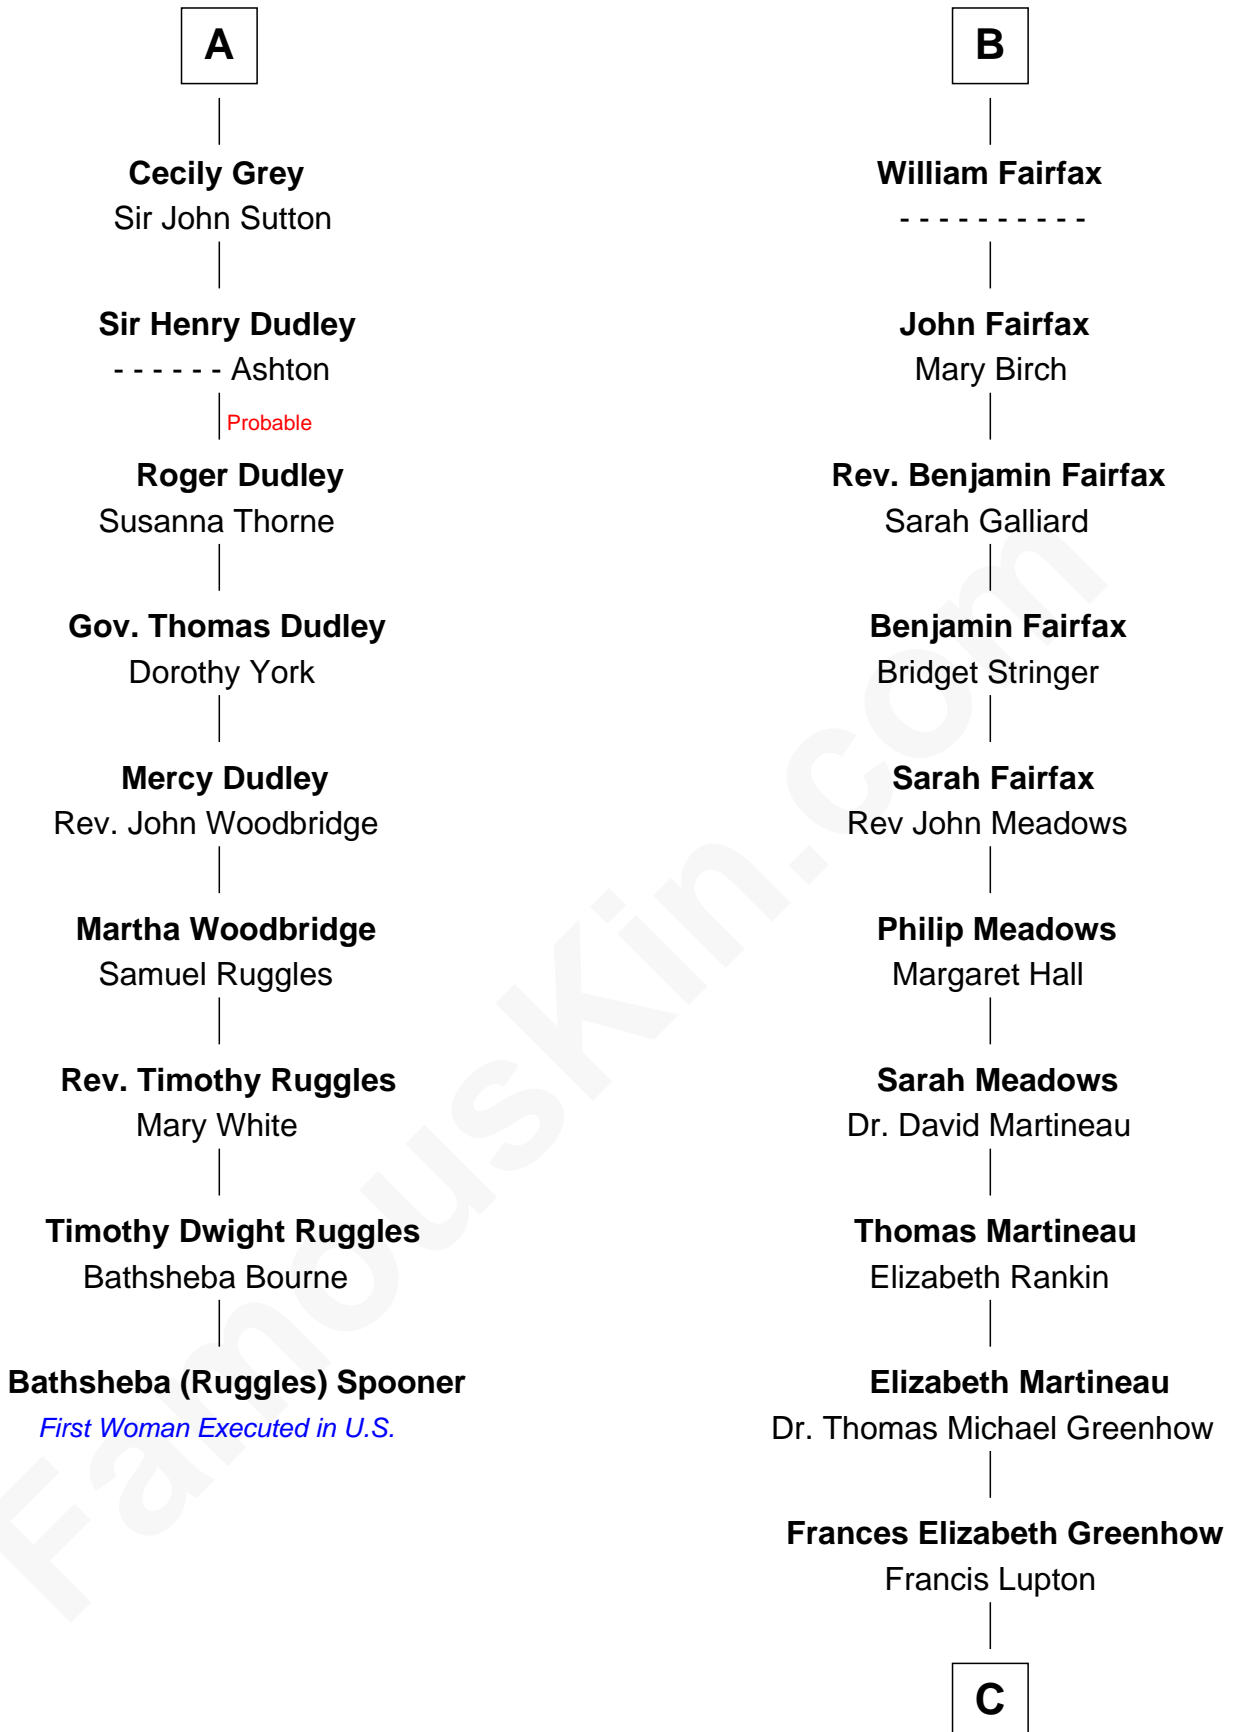

FamousKin.com

Relationship Chart of

Bathsheba (Ruggles) Spooner

First woman executed for murder in U.S. by non-British government

15th cousin 6 times removed of

Catherine Middleton

Princess of Wales

C

Francis Martineau Lupton

Harriet Albina Davis

Olive Christina Lupton

Richard Noel Middleton

Peter Francis Middleton

Valerie Glassborow

Michael Francis Middleton

Carole Elizabeth Goldsmith

Catherine Middleton

Princess of Wales