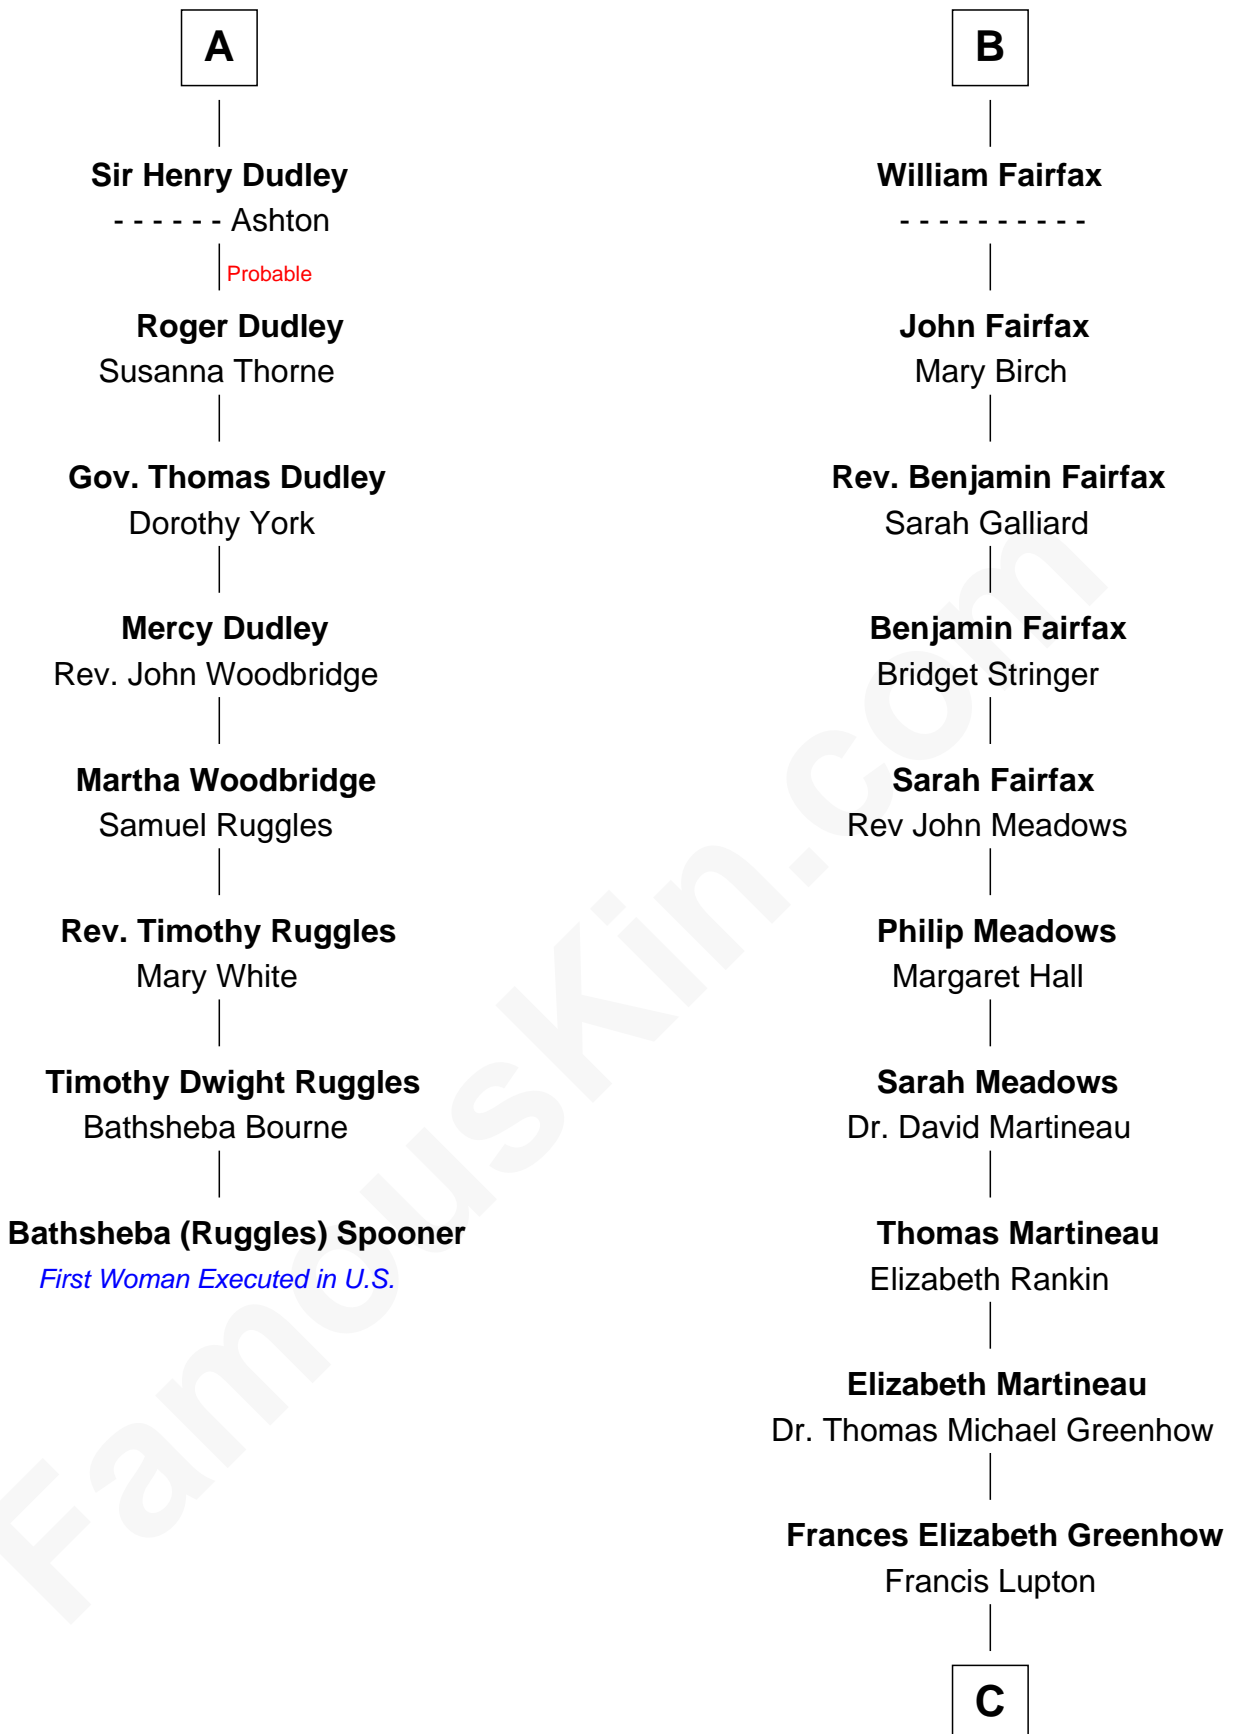

FamousKin.com

Relationship Chart of

Bathsheba (Ruggles) Spooner

First woman executed for murder in U.S. by non-British government

14th cousin 7 times removed of

Catherine Middleton

Princess of Wales

C

Francis Martineau Lupton

Harriet Albina Davis

Olive Christina Lupton

Richard Noel Middleton

Peter Francis Middleton

Valerie Glassborow

Michael Francis Middleton

Carole Elizabeth Goldsmith

Catherine Middleton

Princess of Wales