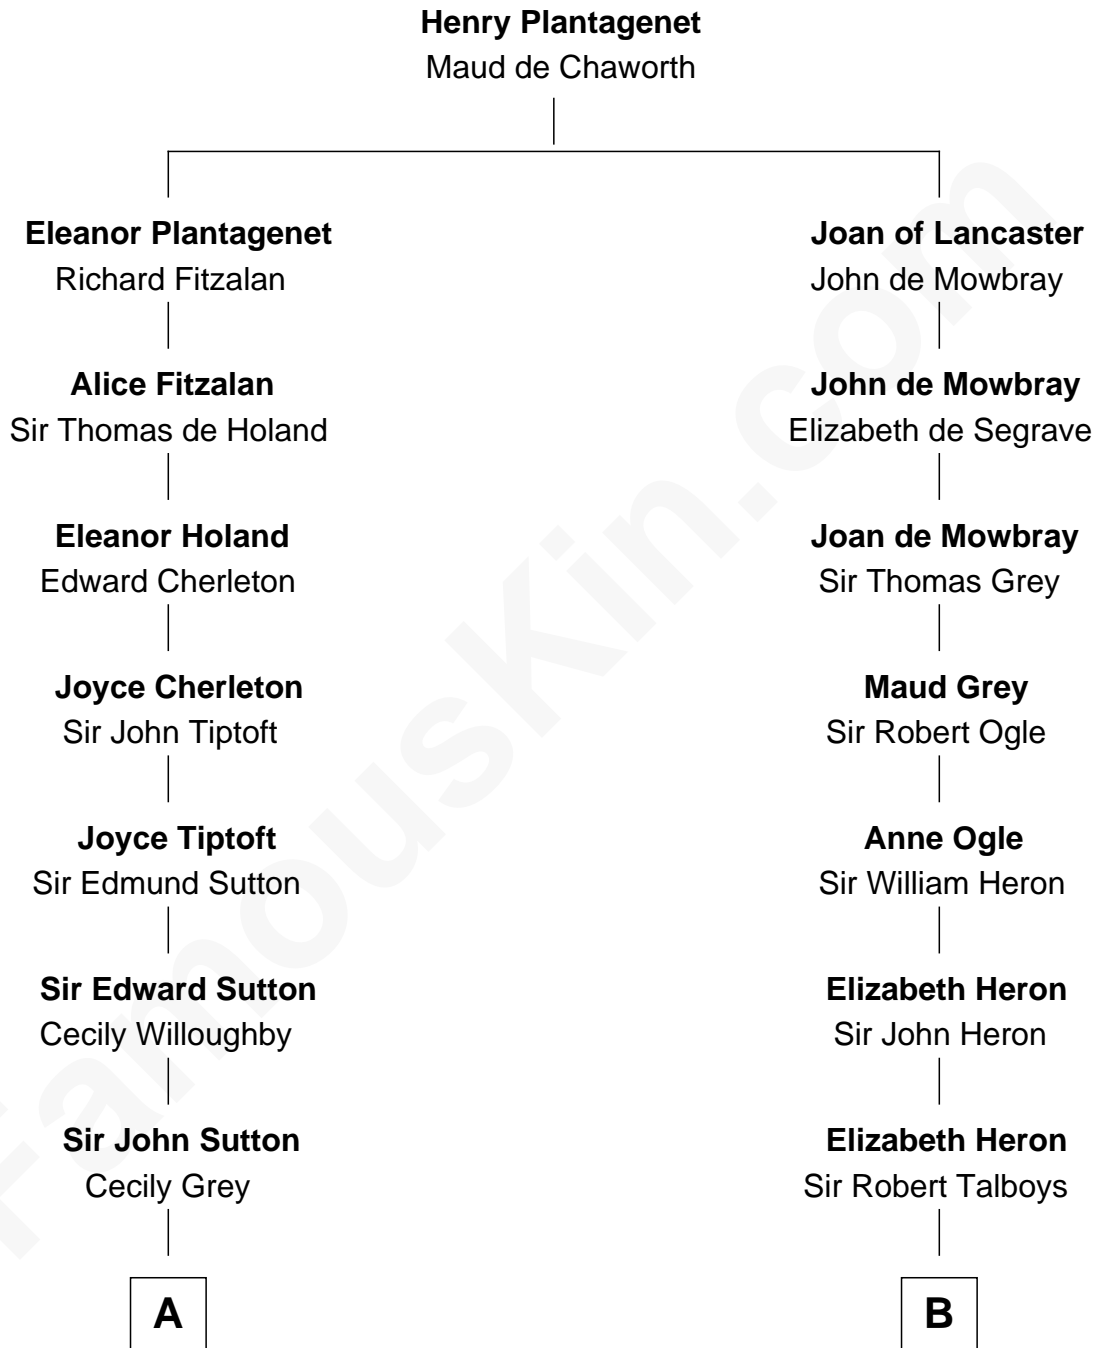

# FamousKin.com

## Relationship Chart of Bathsheba (Ruggles) Spooner

*First woman executed for murder in U.S. by non-British government*

14th cousin 4 times removed of

**William Rufus Day**

*36th U.S. Secretary of State*