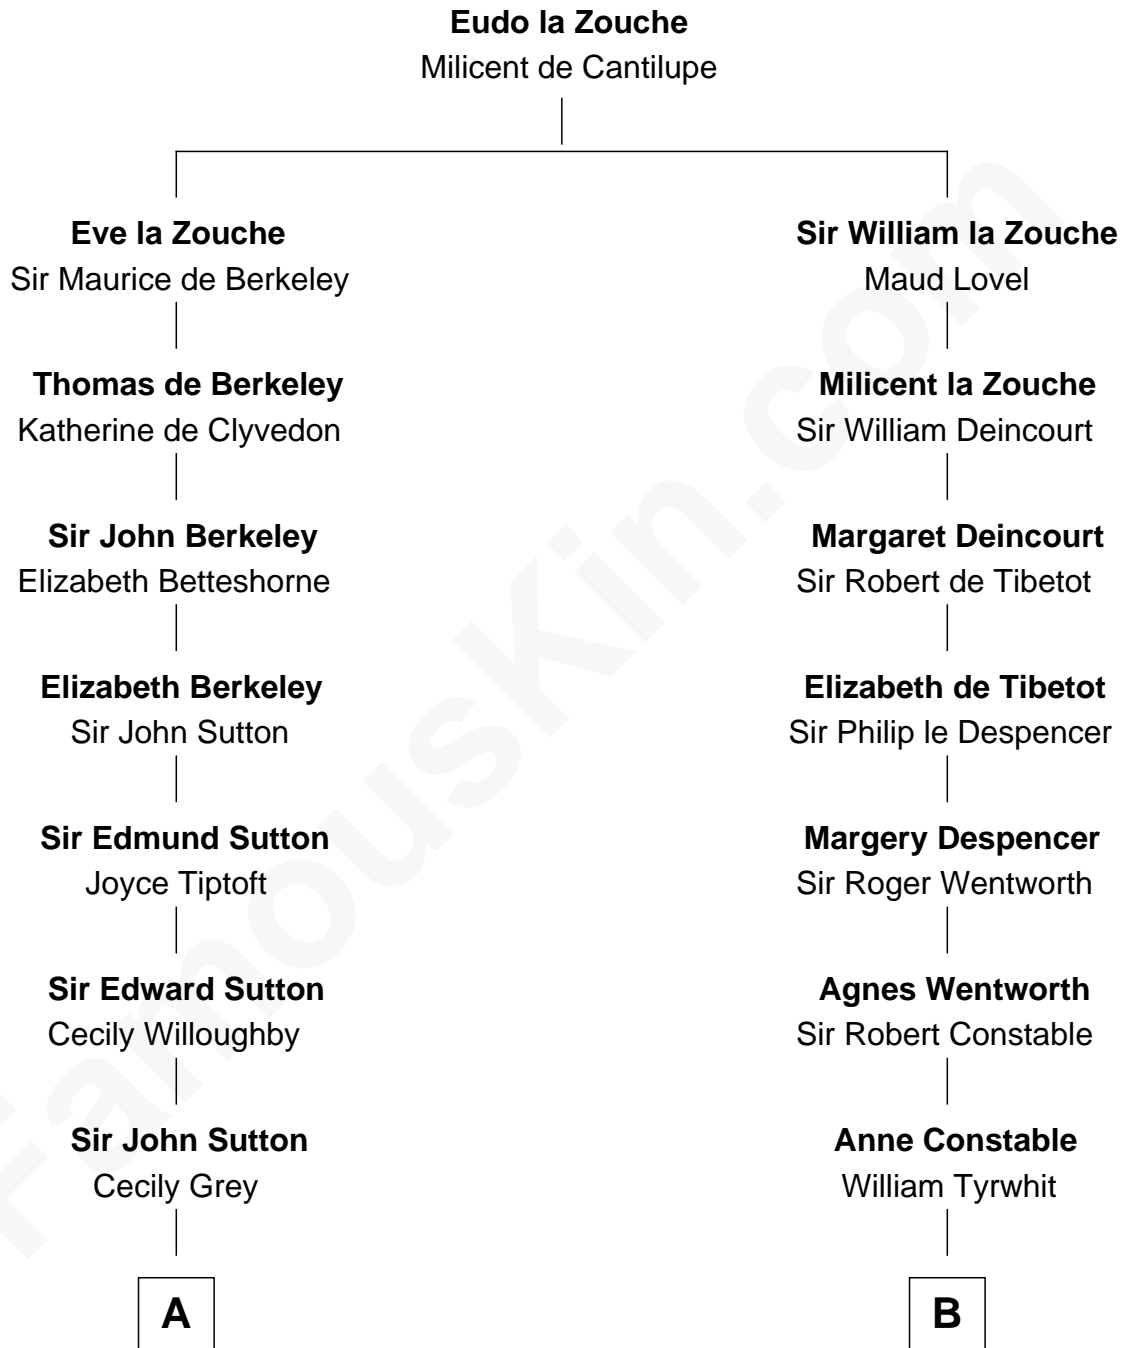

FamousKin.com

Relationship Chart of

Bathsheba (Ruggles) Spooner

First woman executed for murder in U.S. by non-British government

14th cousin 4 times removed of

William Rufus Day

36th U.S. Secretary of State

C

Emily Swift Spalding

Luther Day

William Rufus Day

36th U.S. Secretary of State

FamousKin.com