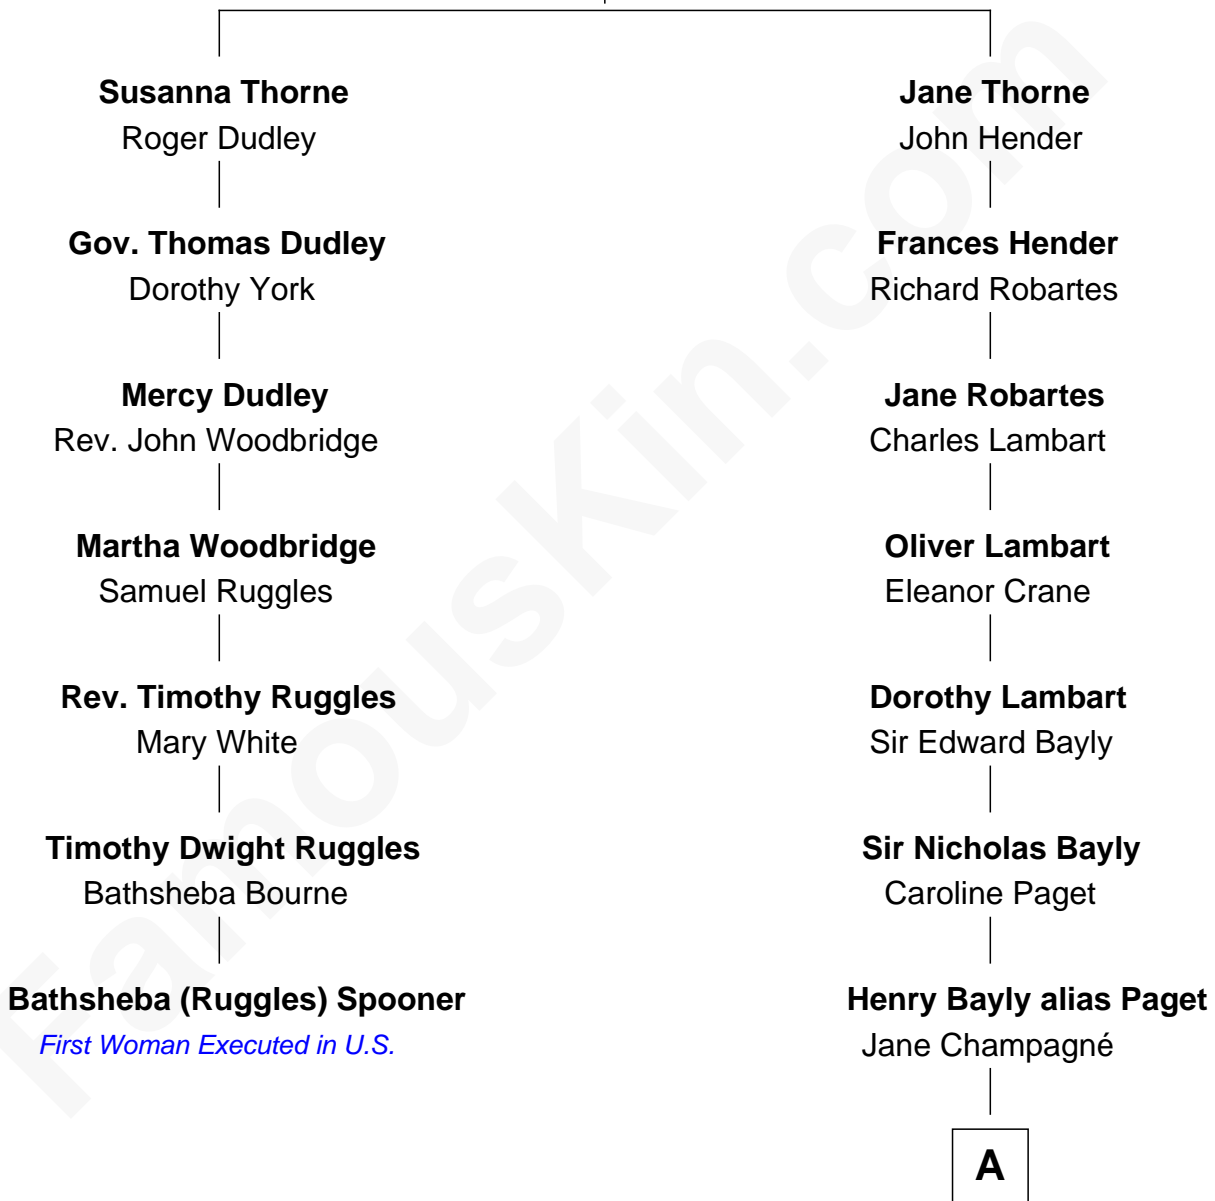

## Relationship Chart of

### Bathsheba (Ruggles) Spooner

*First woman executed for murder in U.S. by non-British government*

6th cousin 8 times removed of

**Prince Harry**  
*Duke of Sussex*

**Thomas Thorne**  
Mary Purefoy

**A**

**Henry William Paget**

Lady Caroline Elizabeth Villiers

**Lady Caroline Paget**

Charles Gordon-Lennox

**Cecilia Catherine Gordon-Lennox**

Charles George Bingham

**Rosalind Cecilia Caroline Bingham**

James Albert Edward Hamilton

**Cynthia Elinor Beatrix Hamilton**

Albert Edward John Spencer

**Edward John Spencer**

Frances Ruth Burke Roche

**Princess Diana Frances Spencer**

Charles III, King of the United Kingdom

**Prince Harry**

*Duke of Sussex*