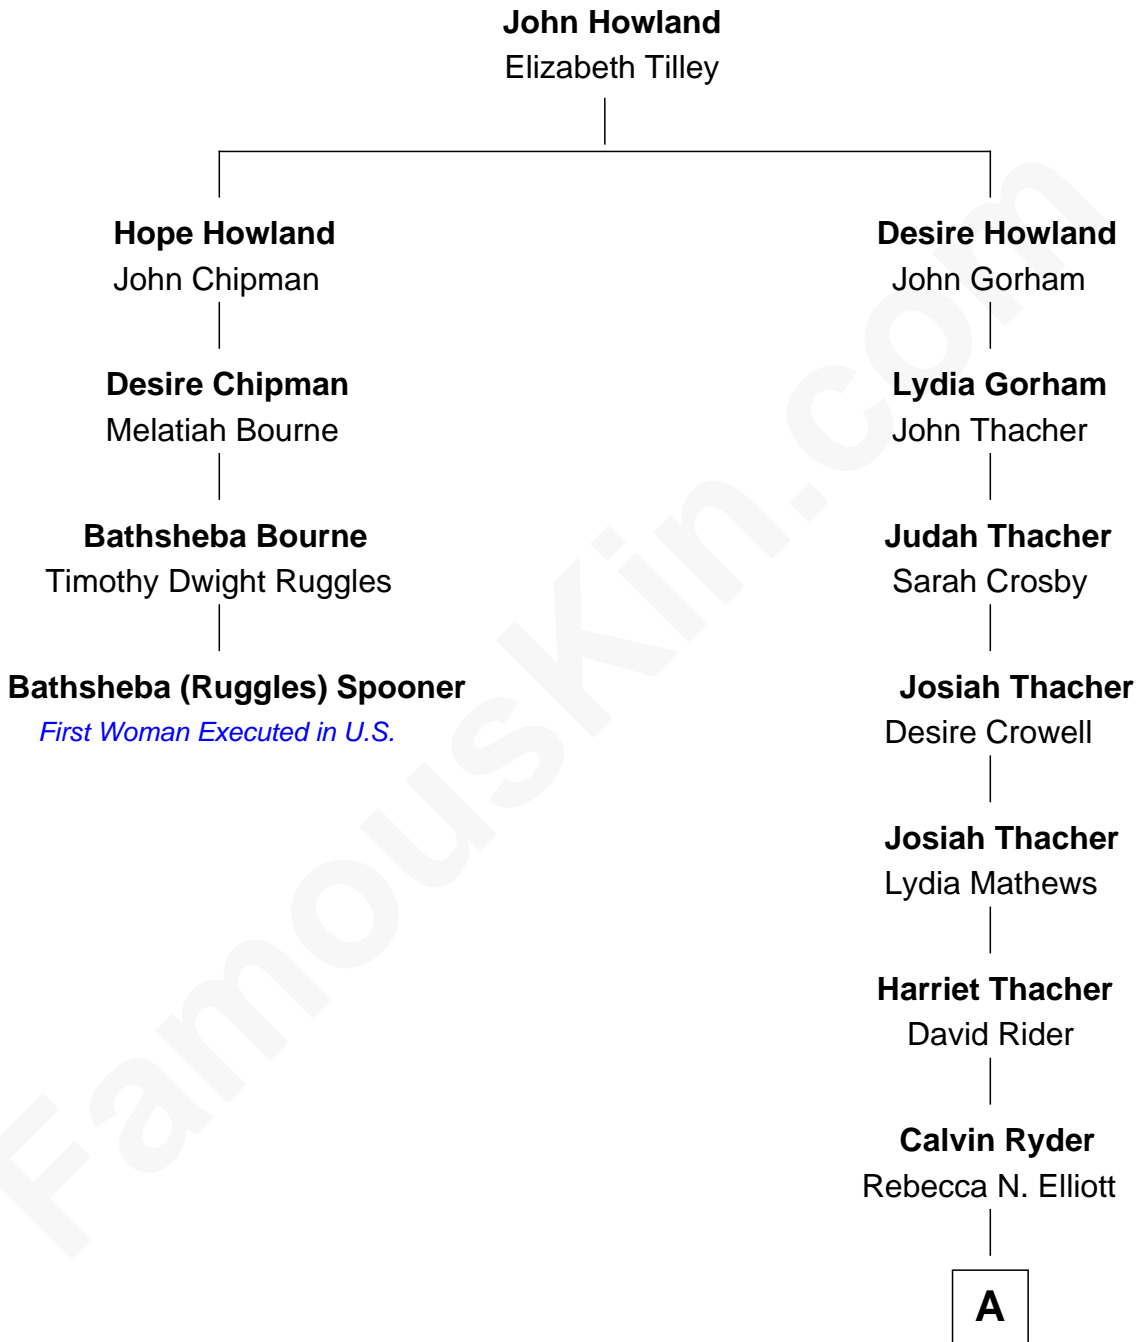

**FamousKin.com**  
**Relationship Chart of**  
**Bathsheba (Ruggles) Spooner**

*First woman executed for murder in U.S. by non-British government*

**3rd cousin 7 times removed of**

**Harry Chapin**

*Singer and Songwriter*

**A**

**Delia Stout Ryder**  
James Ayrault Chapin

**James Ormsbee Chapin**  
Abigail Beal Forbes

**James Forbes Chapin**  
Jeanne Elspeth Burke

**Harry Chapin**  
*Singer and Songwriter*