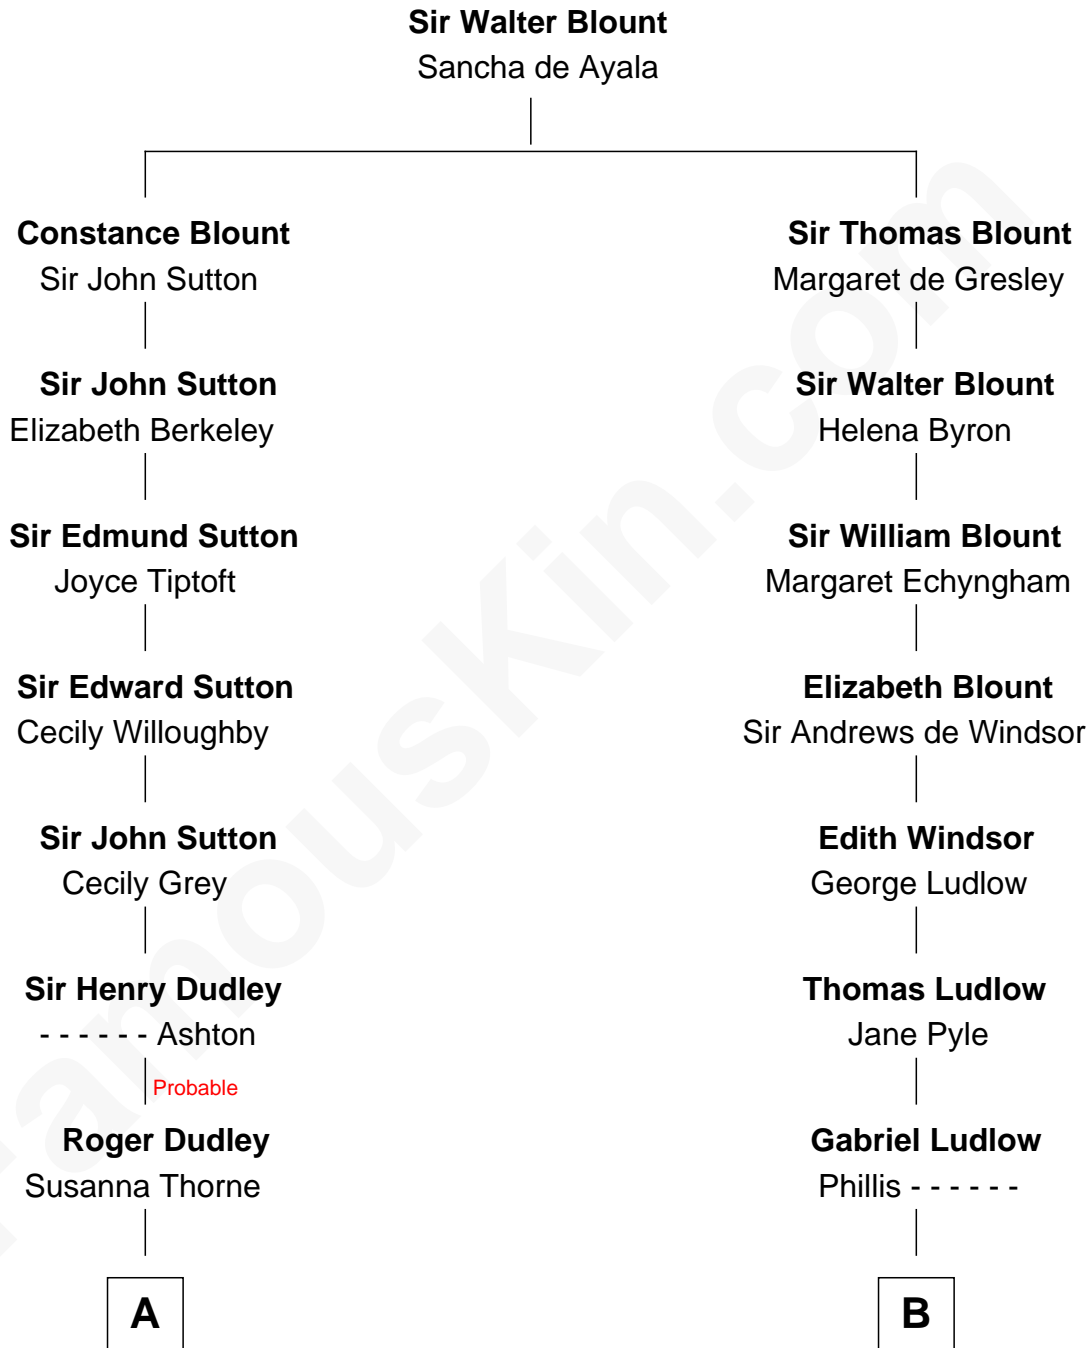

FamousKin.com
Relationship Chart of
Bathsheba (Ruggles) Spooner

First woman executed for murder in U.S. by non-British government

12th cousin 6 times removed of

Mary Chapin Carpenter
Singer and Songwriter