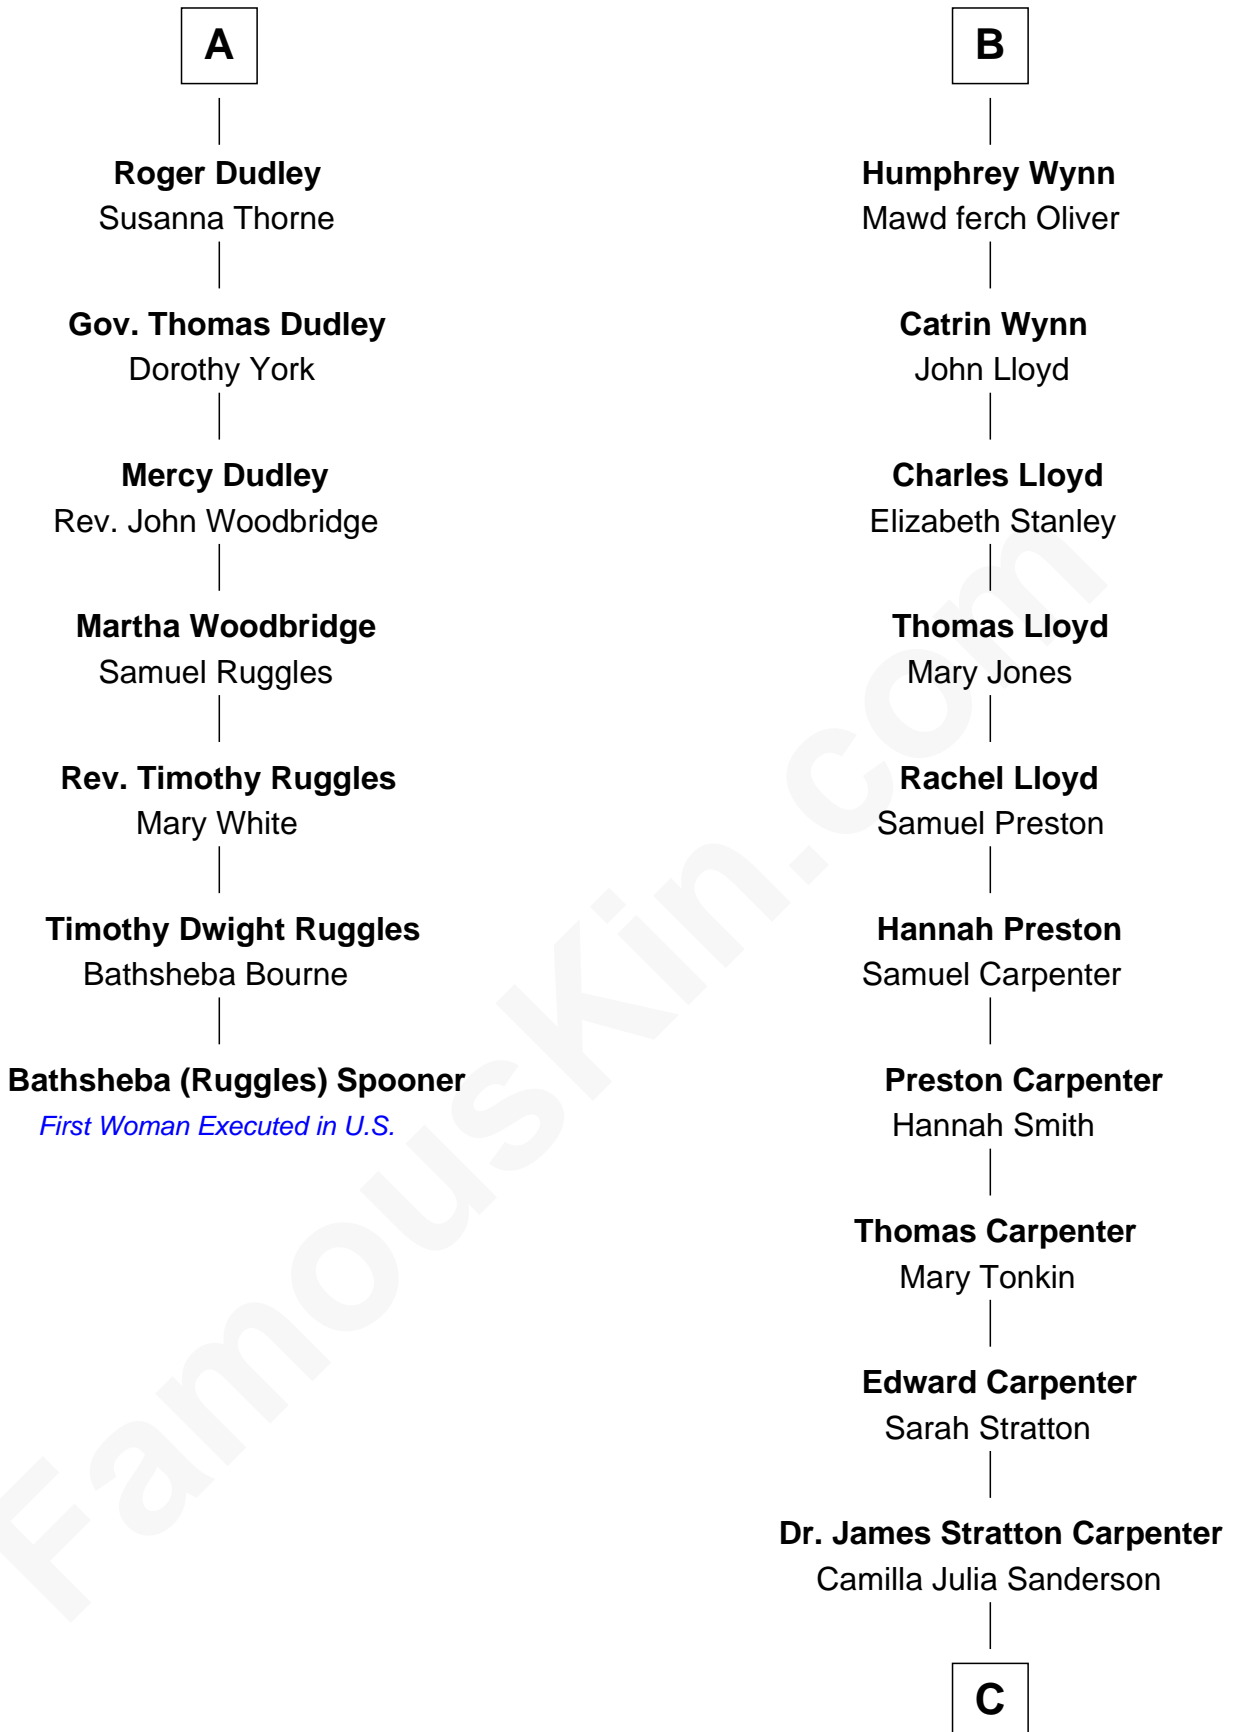

FamousKin.com

Relationship Chart of

Bathsheba (Ruggles) Spooner

First woman executed for murder in U.S. by non-British government

13th cousin 8 times removed of

Mary Chapin Carpenter
Singer and Songwriter

C

Dr. John Thomas Carpenter

Eliza Adelaide Hill

Dr. James Stratton Carpenter

Lillian Louise Chapin

Chapin Carpenter

Ruth Smythe

Chapin Carpenter

Mary Bowie Robertson