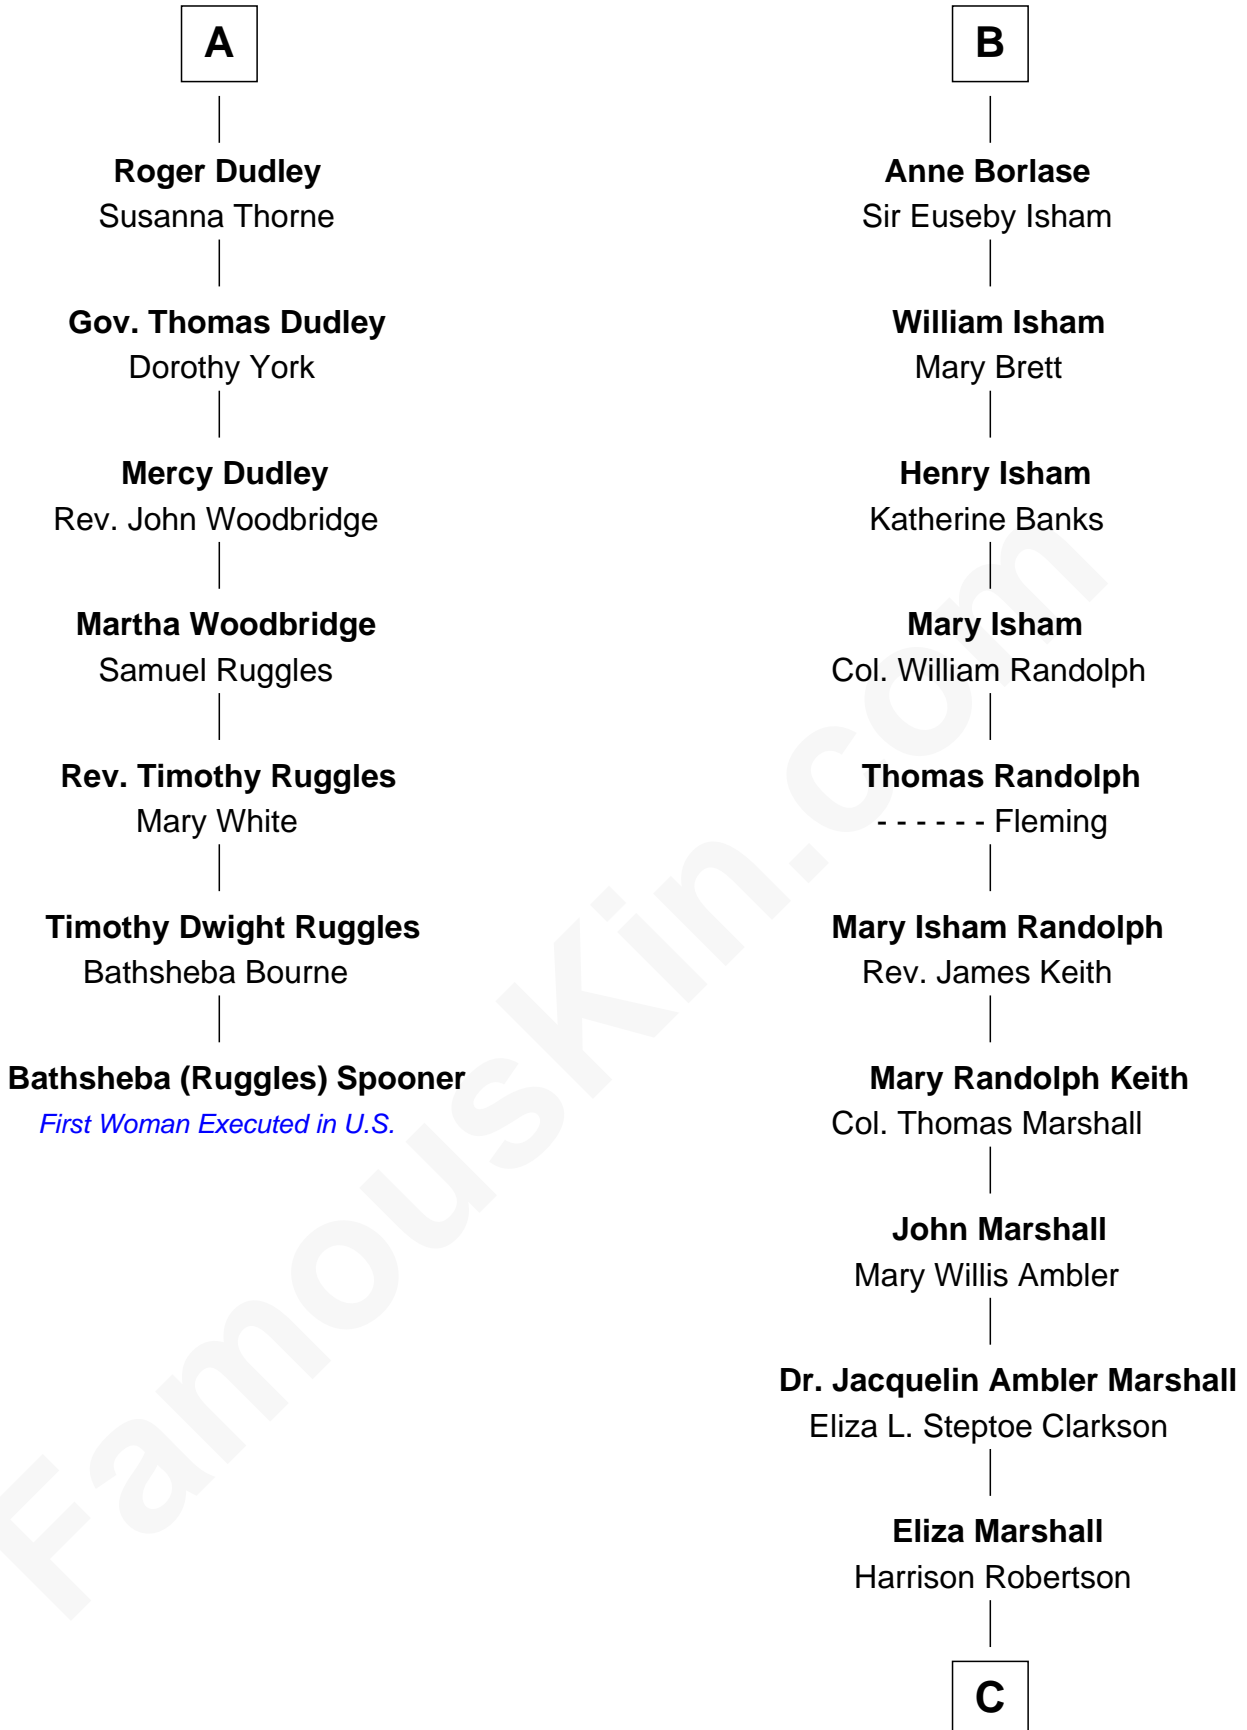

### Bathsheba (Ruggles) Spooner

*First woman executed for murder in U.S. by non-British government*

13th cousin 7 times removed of

**Mary Chapin Carpenter**  
*Singer and Songwriter*

**Sir Philip le Despencer**  
Elizabeth - - - - -

**Alice le Despenser**  
Sir John Sutton

**Sir John Sutton**  
Constance Blount

**Sir John Sutton**  
Elizabeth Berkeley

**Sir Edmund Sutton**  
Joyce Tiptoft

**Sir Edward Sutton**  
Cecily Willoughby

**Sir John Sutton**  
Cecily Grey

**Sir Henry Dudley**  
- - - - - Ashton

Probable

**A**

**Sir Philip le Despencer**  
Elizabeth de Tibetot

**Margery Despencer**  
Sir Roger Wentworth

**Margaret Wentworth**  
Sir William Hopton

**Margaret Hopton**  
Sir Philip Booth

**Audrey Booth**  
Sir William de Lytton

**Sir Robert Lytton**  
Frances Cavalery

**Anne Lytton**  
Sir John Borlase

**B**

**C**

**Harrison Robertson**

Mary L. Vawter

**Harrison Marshall Robertson**