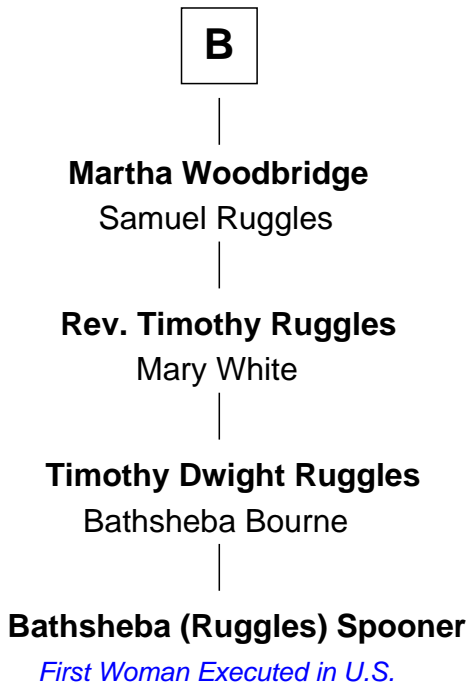

FamousKin.com

Relationship Chart of Bathsheba (Ruggles) Spooner

First woman executed for murder in U.S. by non-British government

4th cousin 16 times removed of

John Fitz Robert
Magna Carta Surety

A

—
Maud Grey

Sir Thomas Harcourt

—
Sir Thomas Harcourt

Jane Fraunceys

—
Sir Richard Harcourt

Edith St. Clair

—
Alice Harcourt

William Bessiles

—
Elizabeth Bessiles

Richard Fettiplace

—
Anne Fettiplace

Edward Purefoy

—
Mary Purefoy

Thomas Thorne

—
Susanna Thorne

Roger Dudley

—
Gov. Thomas Dudley

Dorothy York

—
Mercy Dudley

Rev. John Woodbridge

B

FamousKin.com