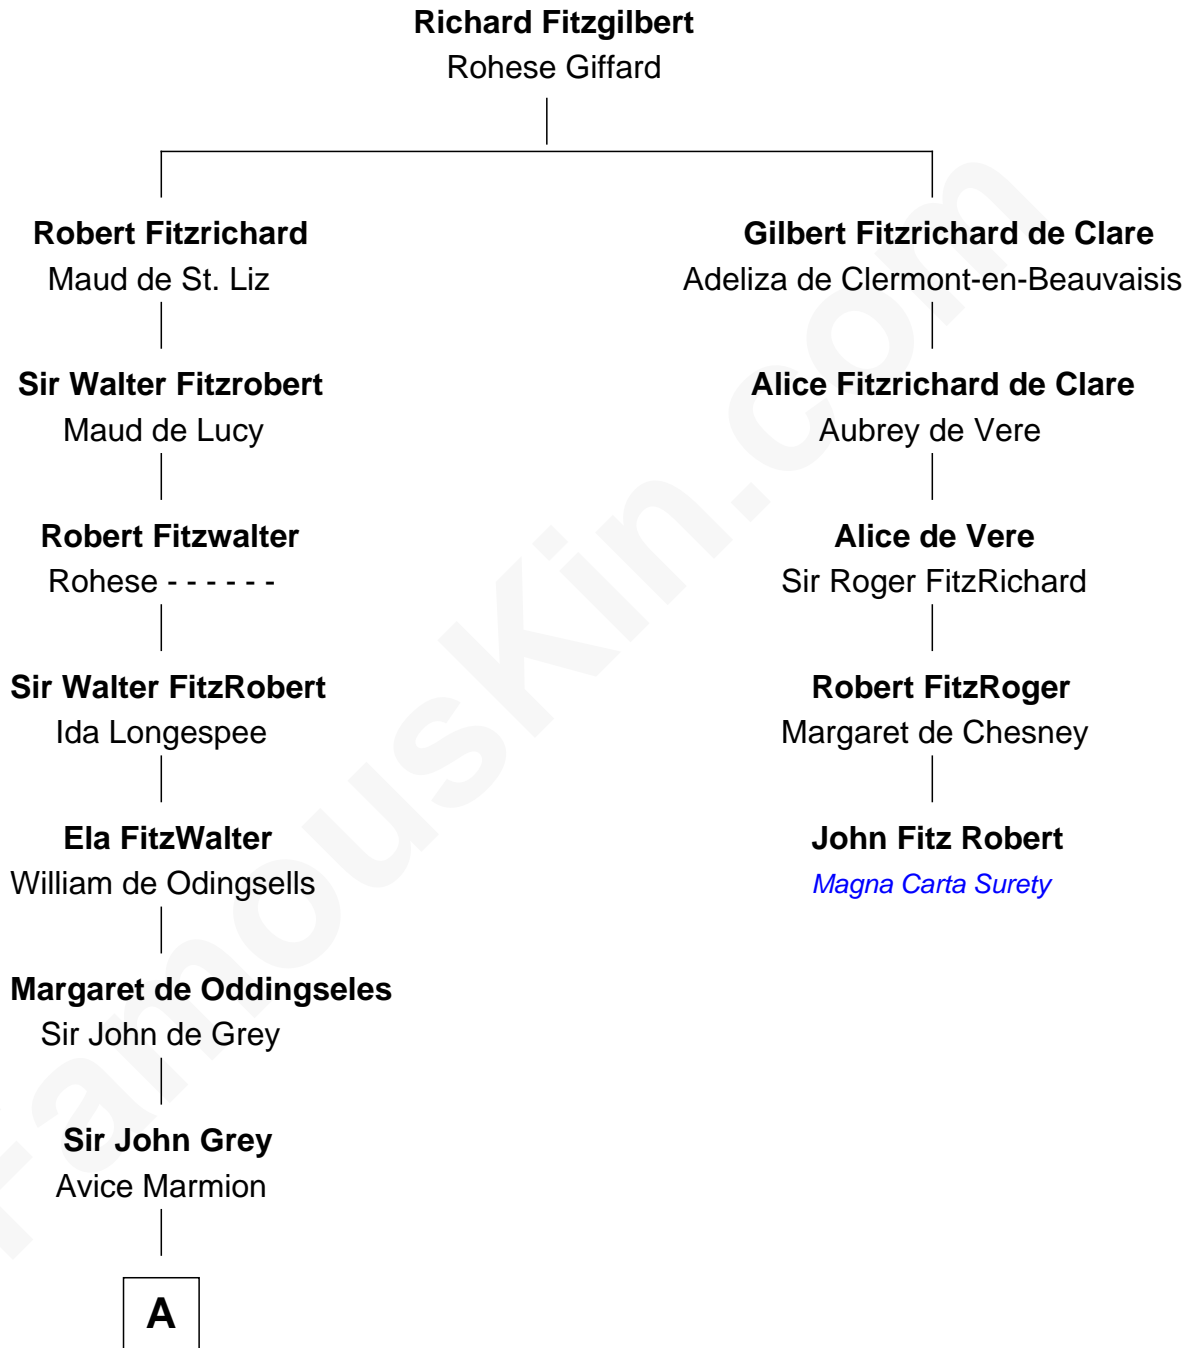

FamousKin.com

Relationship Chart of Bathsheba (Ruggles) Spooner

First woman executed for murder in U.S. by non-British government

4th cousin 16 times removed of

John Fitz Robert
Magna Carta Surety

A

—
Maud Grey

Sir Thomas Harcourt

—
Sir Thomas Harcourt

Jane Fraunceys

—
Sir Richard Harcourt

Edith St. Clair

—
Alice Harcourt

William Bessiles

—
Elizabeth Bessiles

Richard Fettiplace

—
Anne Fettiplace

Edward Purefoy

—
Mary Purefoy

Thomas Thorne

—
Susanna Thorne

Roger Dudley

—
Gov. Thomas Dudley