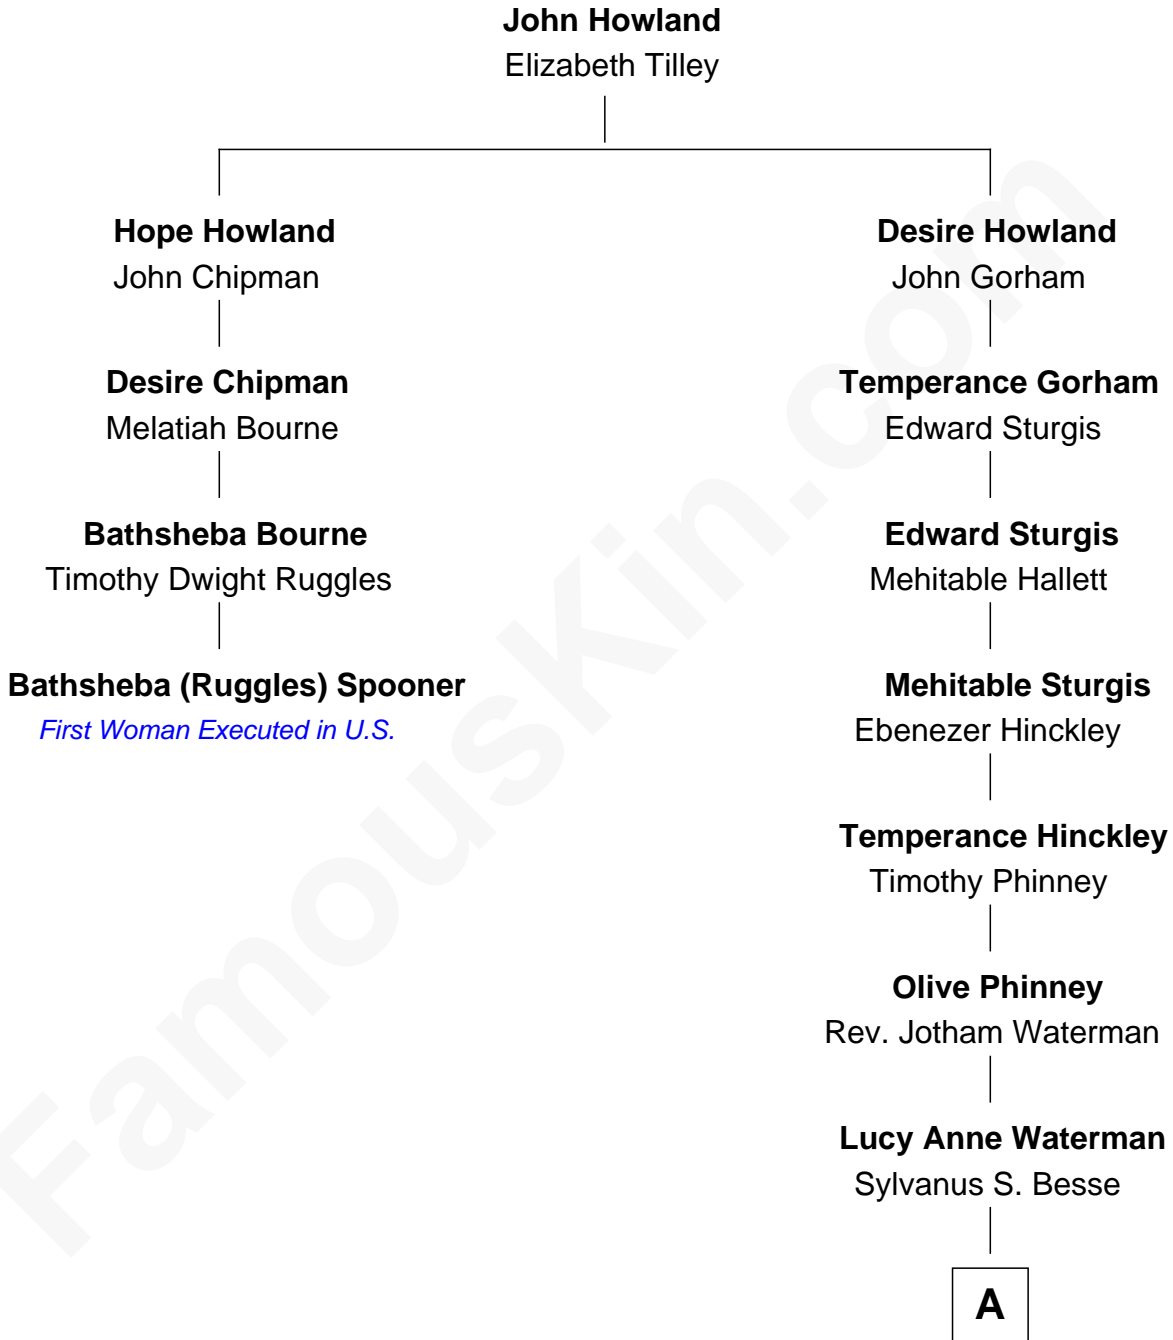

FamousKin.com
Relationship Chart of
Bathsheba (Ruggles) Spooner

First woman executed for murder in U.S. by non-British government

3rd cousin 8 times removed of

Jordana Brewster
TV and Movie Actress

A

Lyman Waterman Besse

Henrietta Louisa Seger

Florence Foster Besse

Kingman Brewster

Kingman Brewster

Mary Louise Phillips

Alden Brewster

Maria João Leão de Sousa

Jordana Brewster