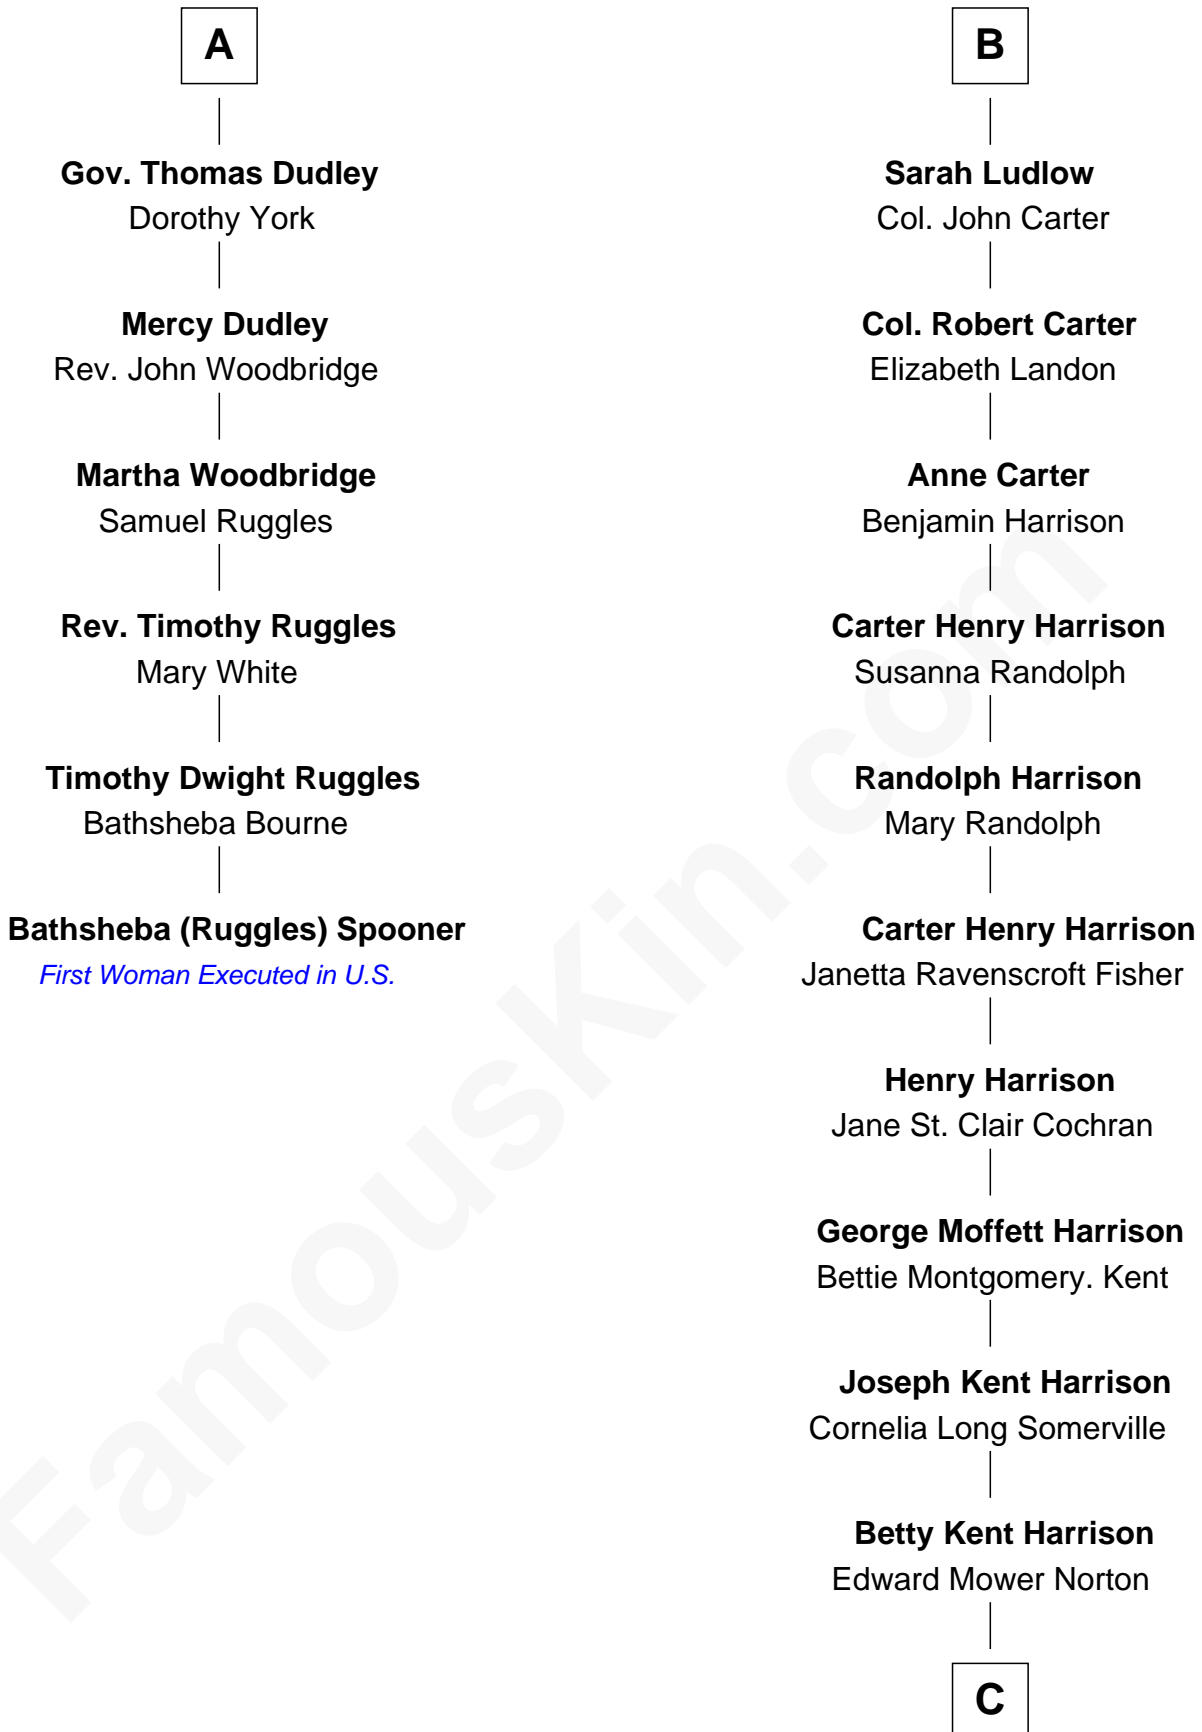

FamousKin.com

Relationship Chart of

Bathsheba (Ruggles) Spooner

First woman executed for murder in U.S. by non-British government

12th cousin 6 times removed of

Edward Norton

Movie Actor

C

Edward Mower Norton

Lydia Robinson Rouse

Edward Norton

Movie Actor

FamousKin.com