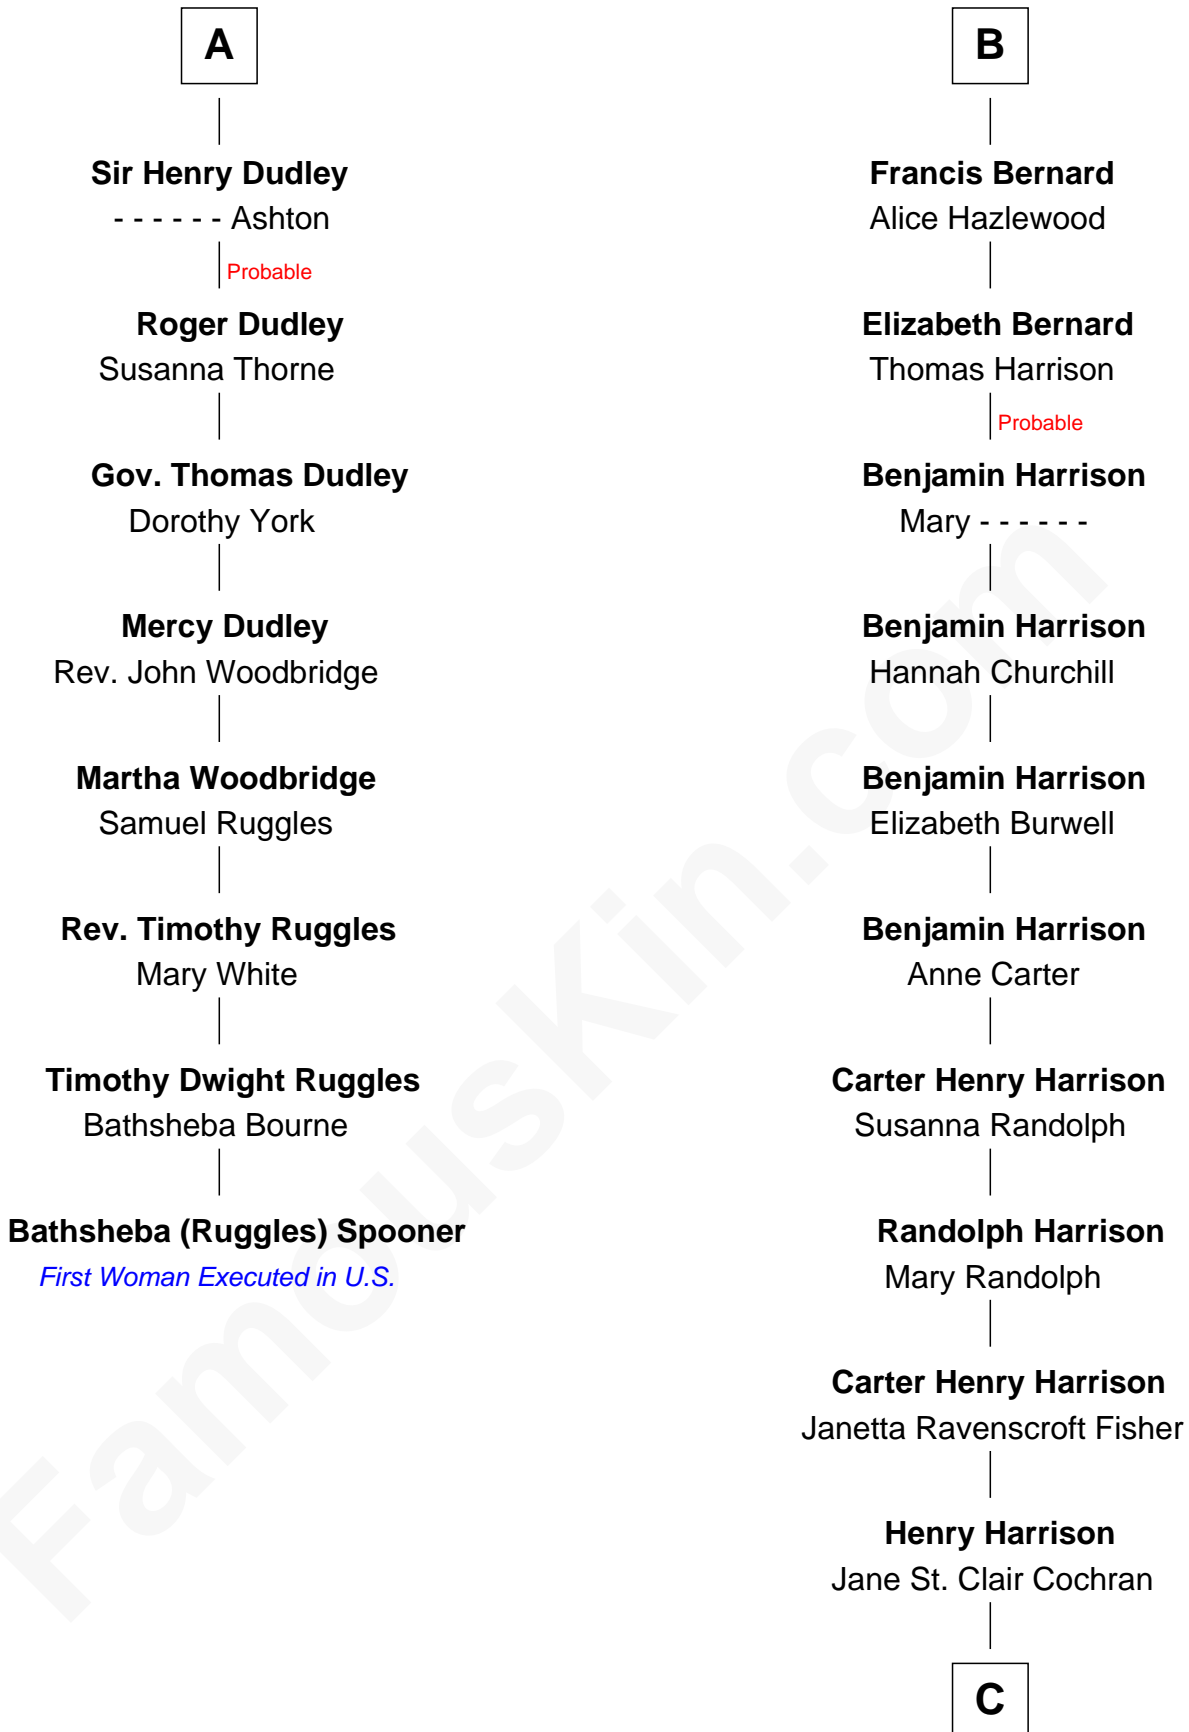

FamousKin.com

Relationship Chart of

Bathsheba (Ruggles) Spooner

First woman executed for murder in U.S. by non-British government

14th cousin 7 times removed of

Edward Norton

Movie Actor

C

George Moffett Harrison
Bettie Montgomery. Kent

Joseph Kent Harrison
Cornelia Long Somerville

Betty Kent Harrison
Edward Mower Norton

Edward Mower Norton
Lydia Robinson Rouse

Edward Norton
Movie Actor