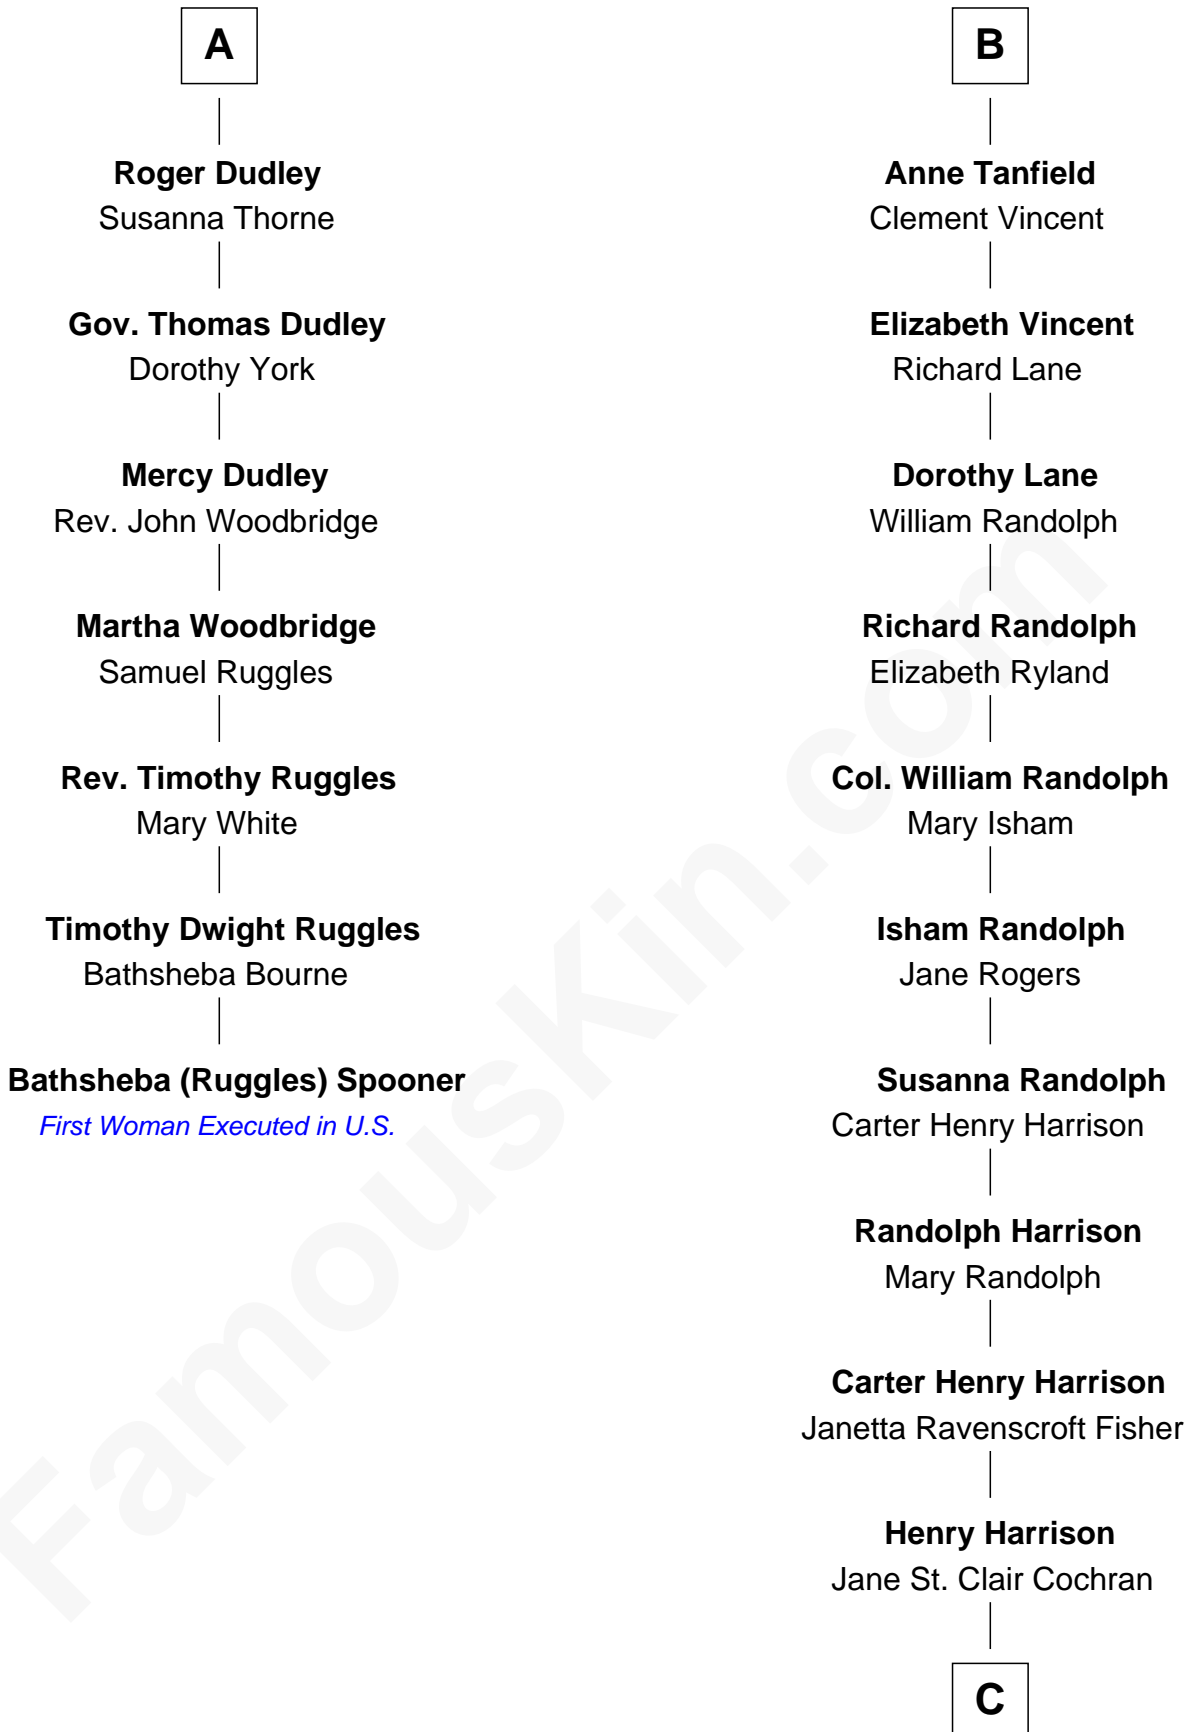

## Relationship Chart of

### Bathsheba (Ruggles) Spooner

*First woman executed for murder in U.S. by non-British government*

13th cousin 8 times removed of

**Edward Norton**

*Movie Actor*

**C**

**George Moffett Harrison**  
Bettie Montgomery. Kent

**Joseph Kent Harrison**  
Cornelia Long Somerville

**Betty Kent Harrison**  
Edward Mower Norton

**Edward Mower Norton**  
Lydia Robinson Rouse

**Edward Norton**  
*Movie Actor*