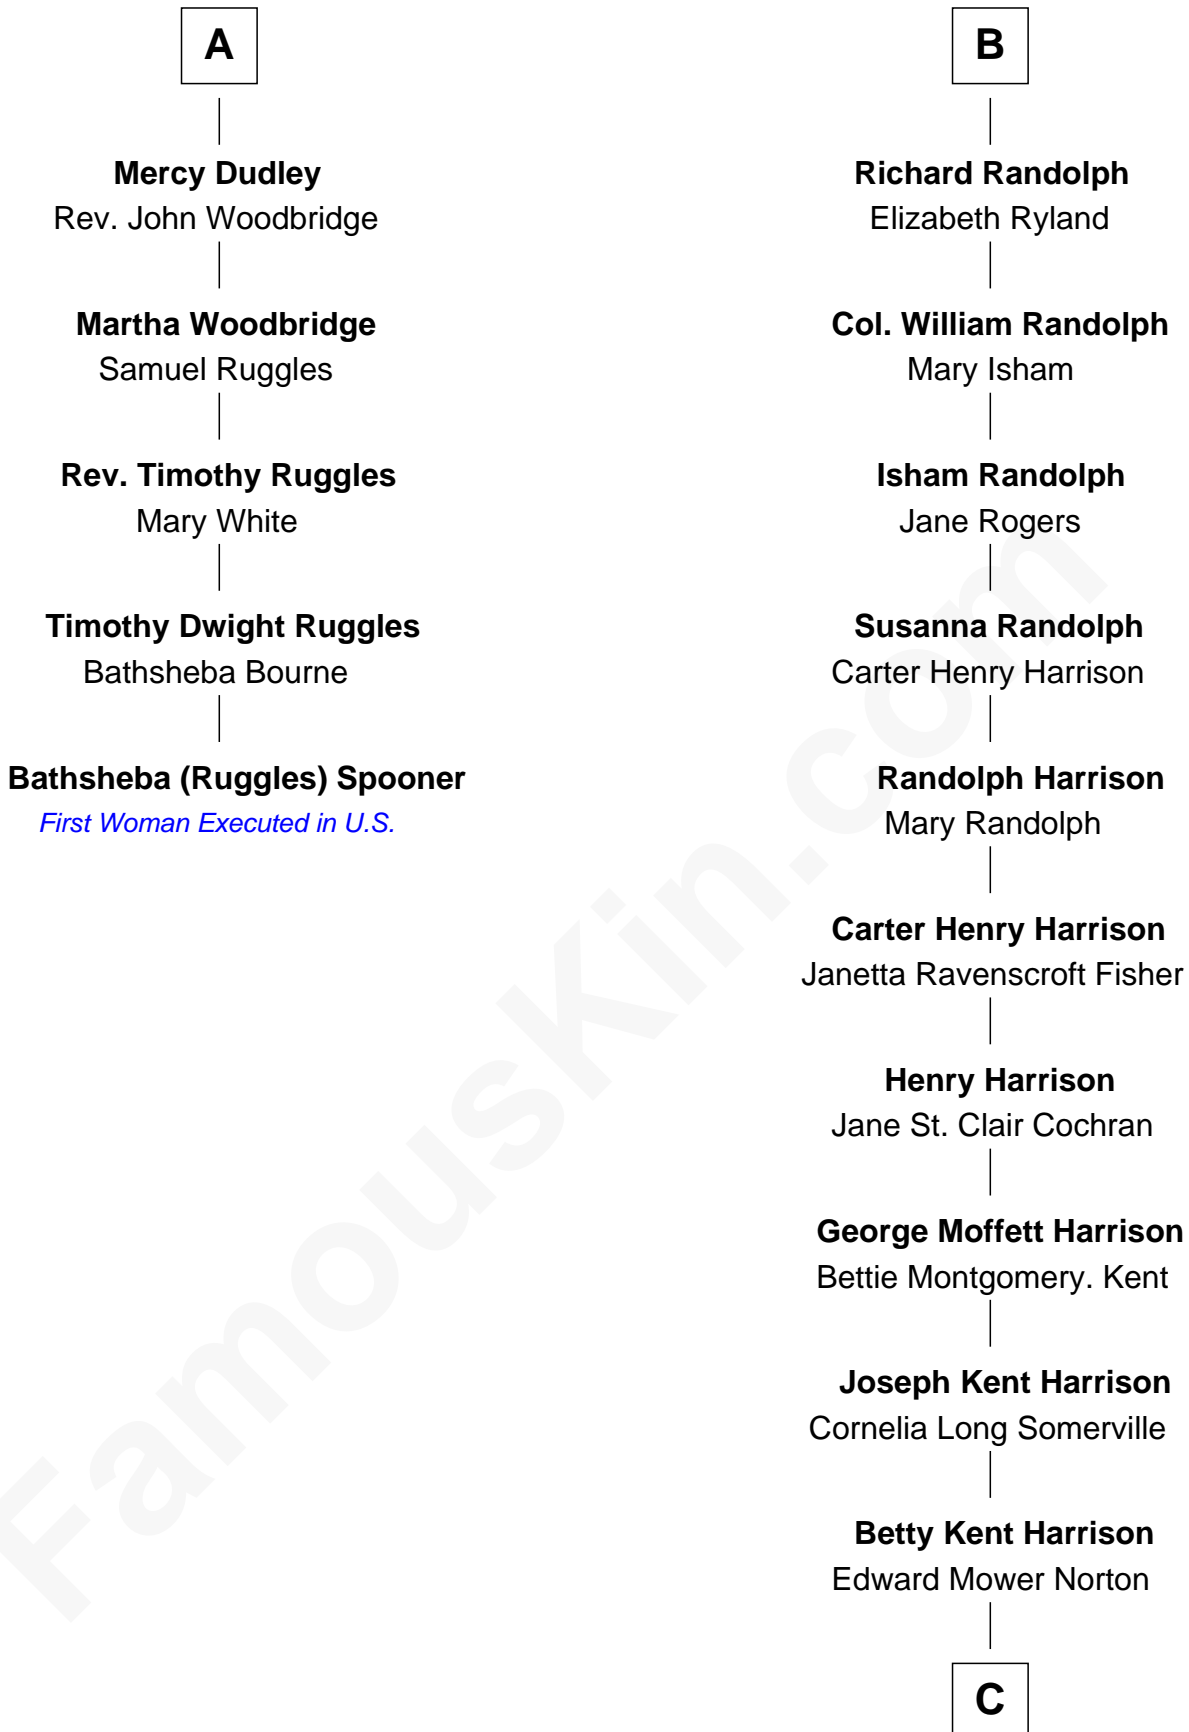

FamousKin.com

Relationship Chart of

Bathsheba (Ruggles) Spooner

First woman executed for murder in U.S. by non-British government

11th cousin 7 times removed of

Edward Norton

Movie Actor

Sir Ralph Neville

Joan Beaufort

Katherine Neville
Sir Thomas Strangeways

Joan Strangeways
Sir William Willoughby

Cecily Willoughby
Sir Edward Sutton

Sir John Sutton
Cecily Grey

Sir Henry Dudley
----- Ashton

Probable

Roger Dudley
Susanna Thorne

Gov. Thomas Dudley
Dorothy York

A

Sir Edward Neville
Katherine Howard

Catherine Neville
Robert Tanfield

William Tanfield
Elizabeth Stavelly

Frances Tanfield
Bridget Cave

Anne Tanfield
Clement Vincent

Elizabeth Vincent
Richard Lane

Dorothy Lane
William Randolph

B

C

Edward Mower Norton

Lydia Robinson Rouse

Edward Norton

Movie Actor

FamousKin.com