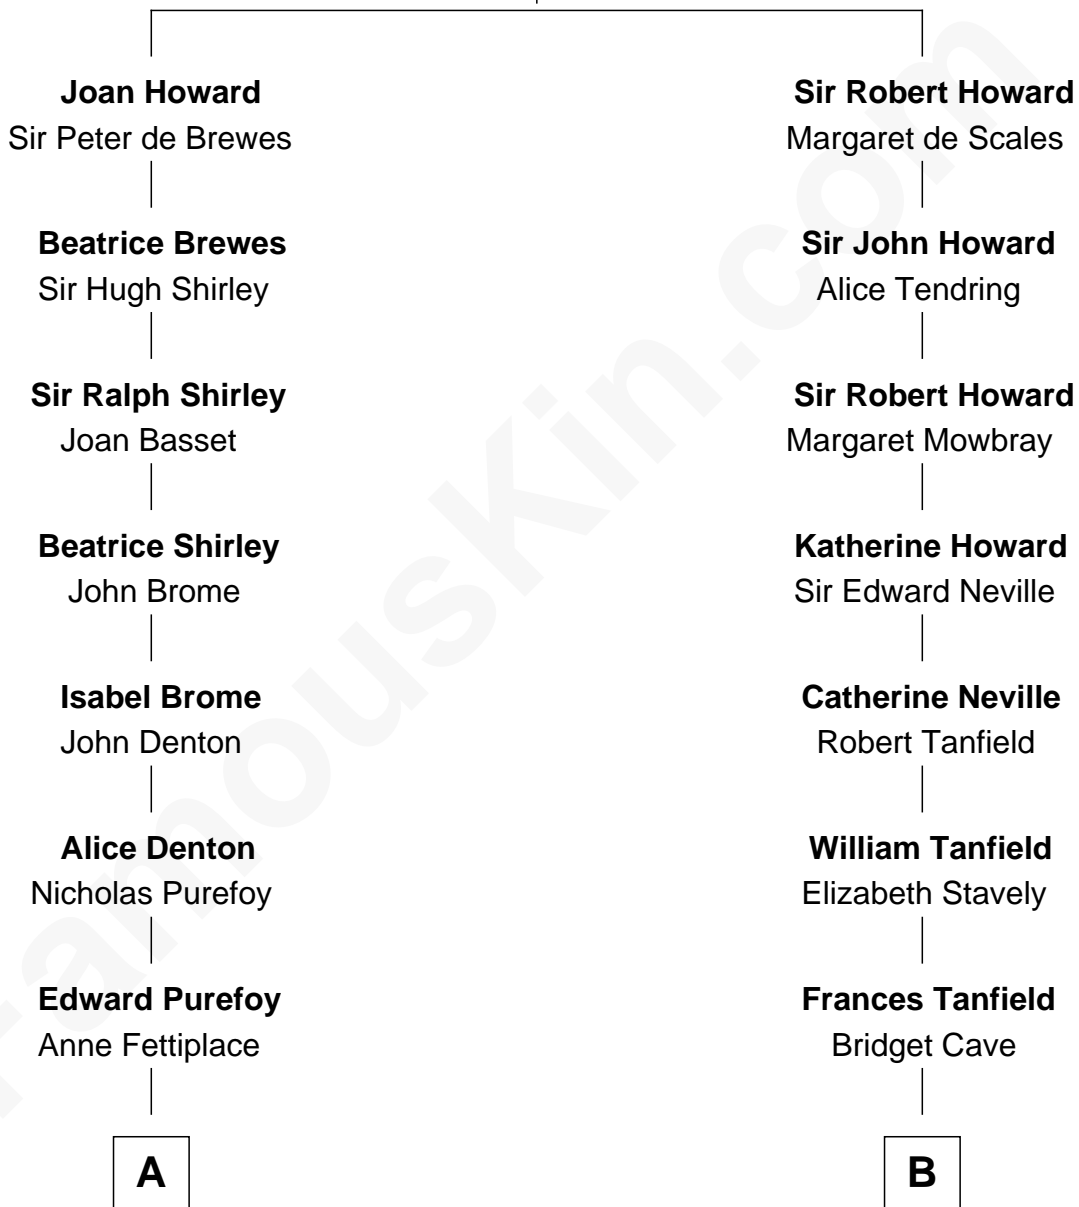

**FamousKin.com**  
**Relationship Chart of**  
**Bathsheba (Ruggles) Spooner**

*First woman executed for murder in U.S. by non-British government*

**14th cousin 7 times removed of**

**Edward Norton**  
*Movie Actor*

**Sir John Howard**  
 Alice de Bois

**C**

**George Moffett Harrison**  
Bettie Montgomery. Kent

**Joseph Kent Harrison**  
Cornelia Long Somerville

**Betty Kent Harrison**  
Edward Mower Norton

**Edward Mower Norton**  
Lydia Robinson Rouse

**Edward Norton**  
*Movie Actor*