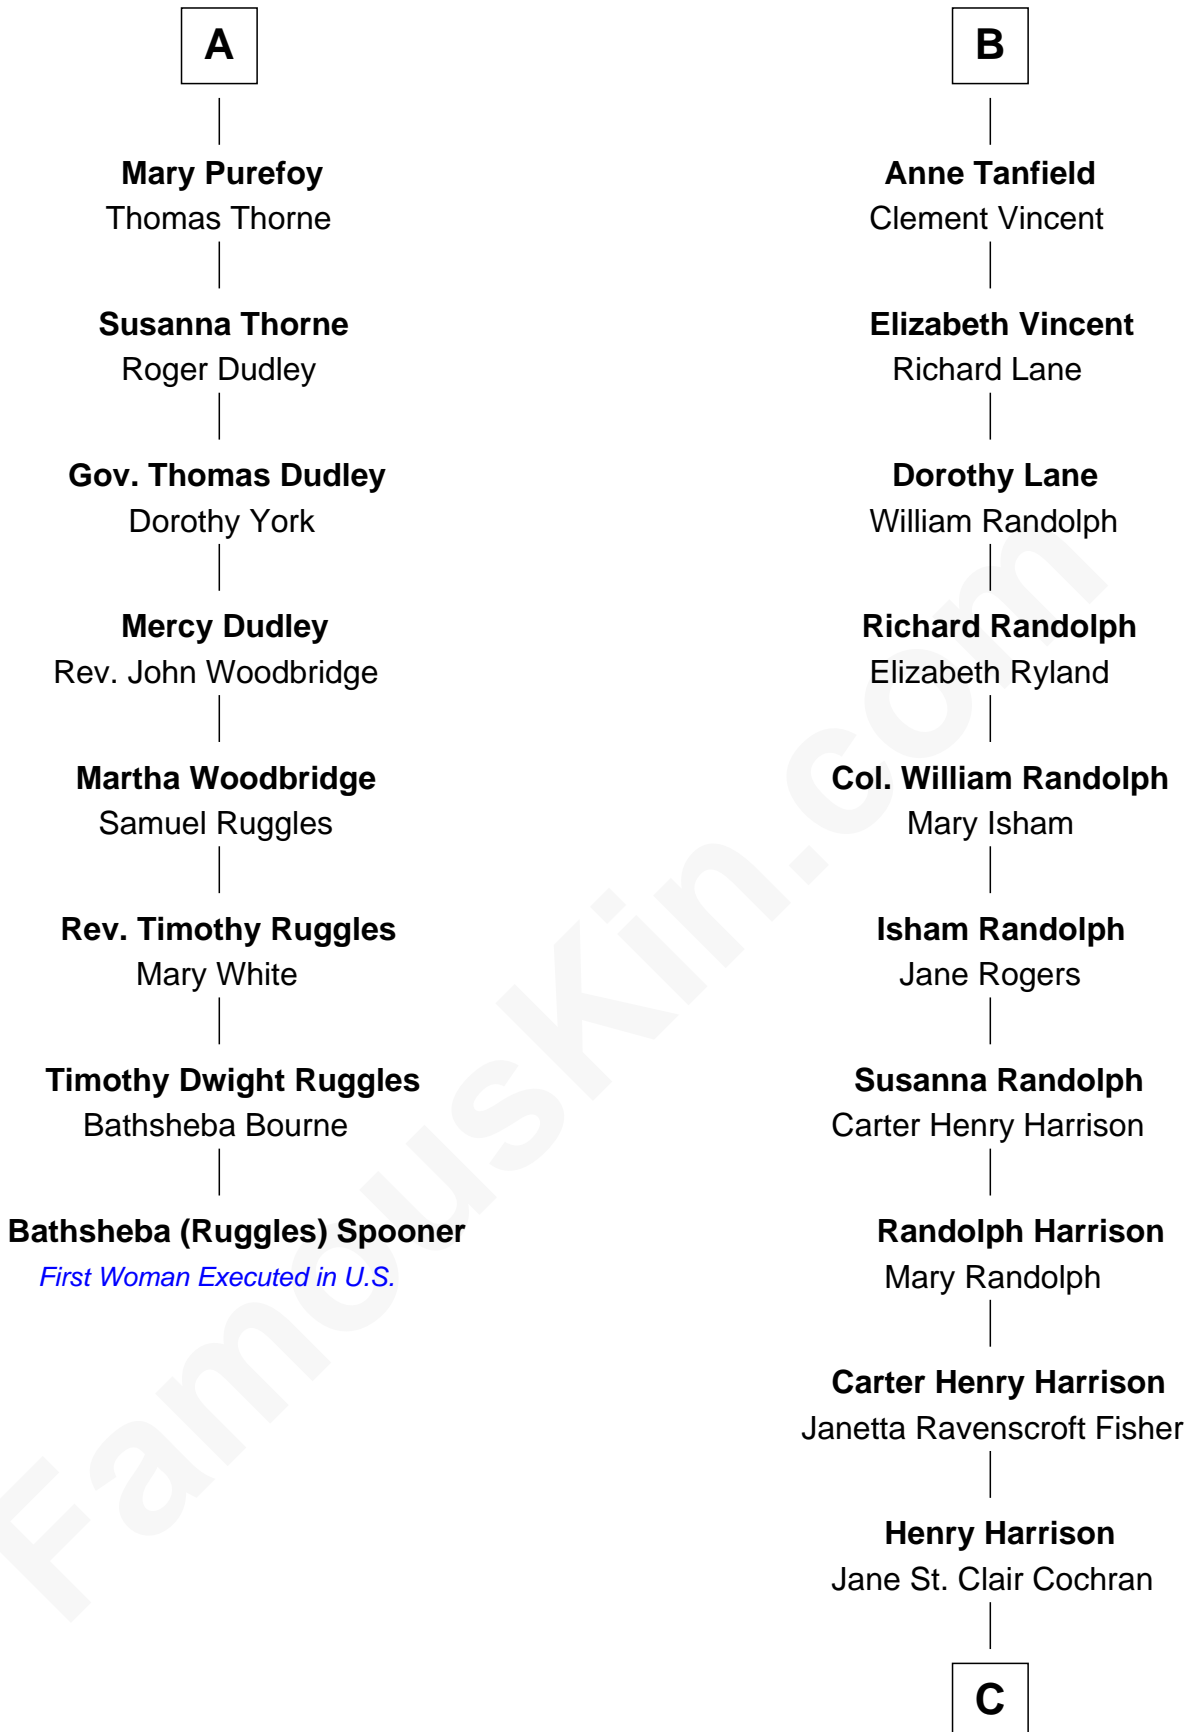

**FamousKin.com**  
**Relationship Chart of**  
**Bathsheba (Ruggles) Spooner**

*First woman executed for murder in U.S. by non-British government*

**14th cousin 7 times removed of**

**Edward Norton**  
*Movie Actor*

**Sir John Howard**  
 Alice de Bois

**C**

**George Moffett Harrison**  
Bettie Montgomery. Kent

**Joseph Kent Harrison**  
Cornelia Long Somerville

**Betty Kent Harrison**  
Edward Mower Norton

**Edward Mower Norton**  
Lydia Robinson Rouse

**Edward Norton**  
*Movie Actor*