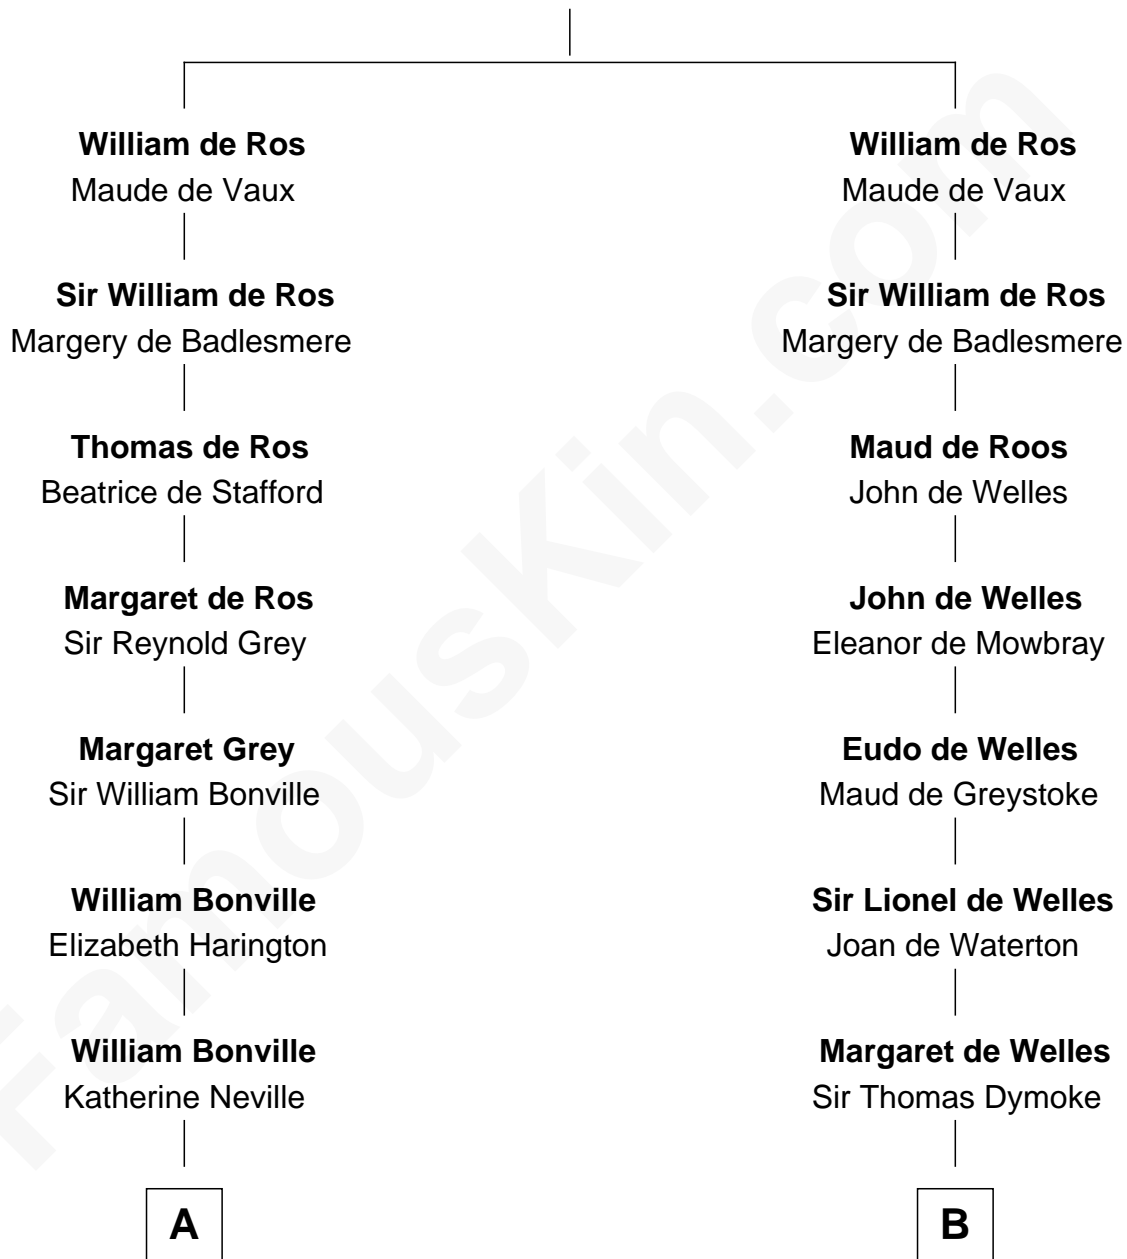

## Relationship Chart of

### Bathsheba (Ruggles) Spooner

*First woman executed for murder in U.S. by non-British government*

16th cousin 2 times removed of

**Ichabod Goodwin**

*27th Governor of New Hampshire*

**Sir Robert de Ros**

Isabel de Aubeney

C

Samuel Goodwin

Anna Thompson Gerrish

Ichabod Goodwin

*27th Governor of New Hampshire*

FamousKin.com