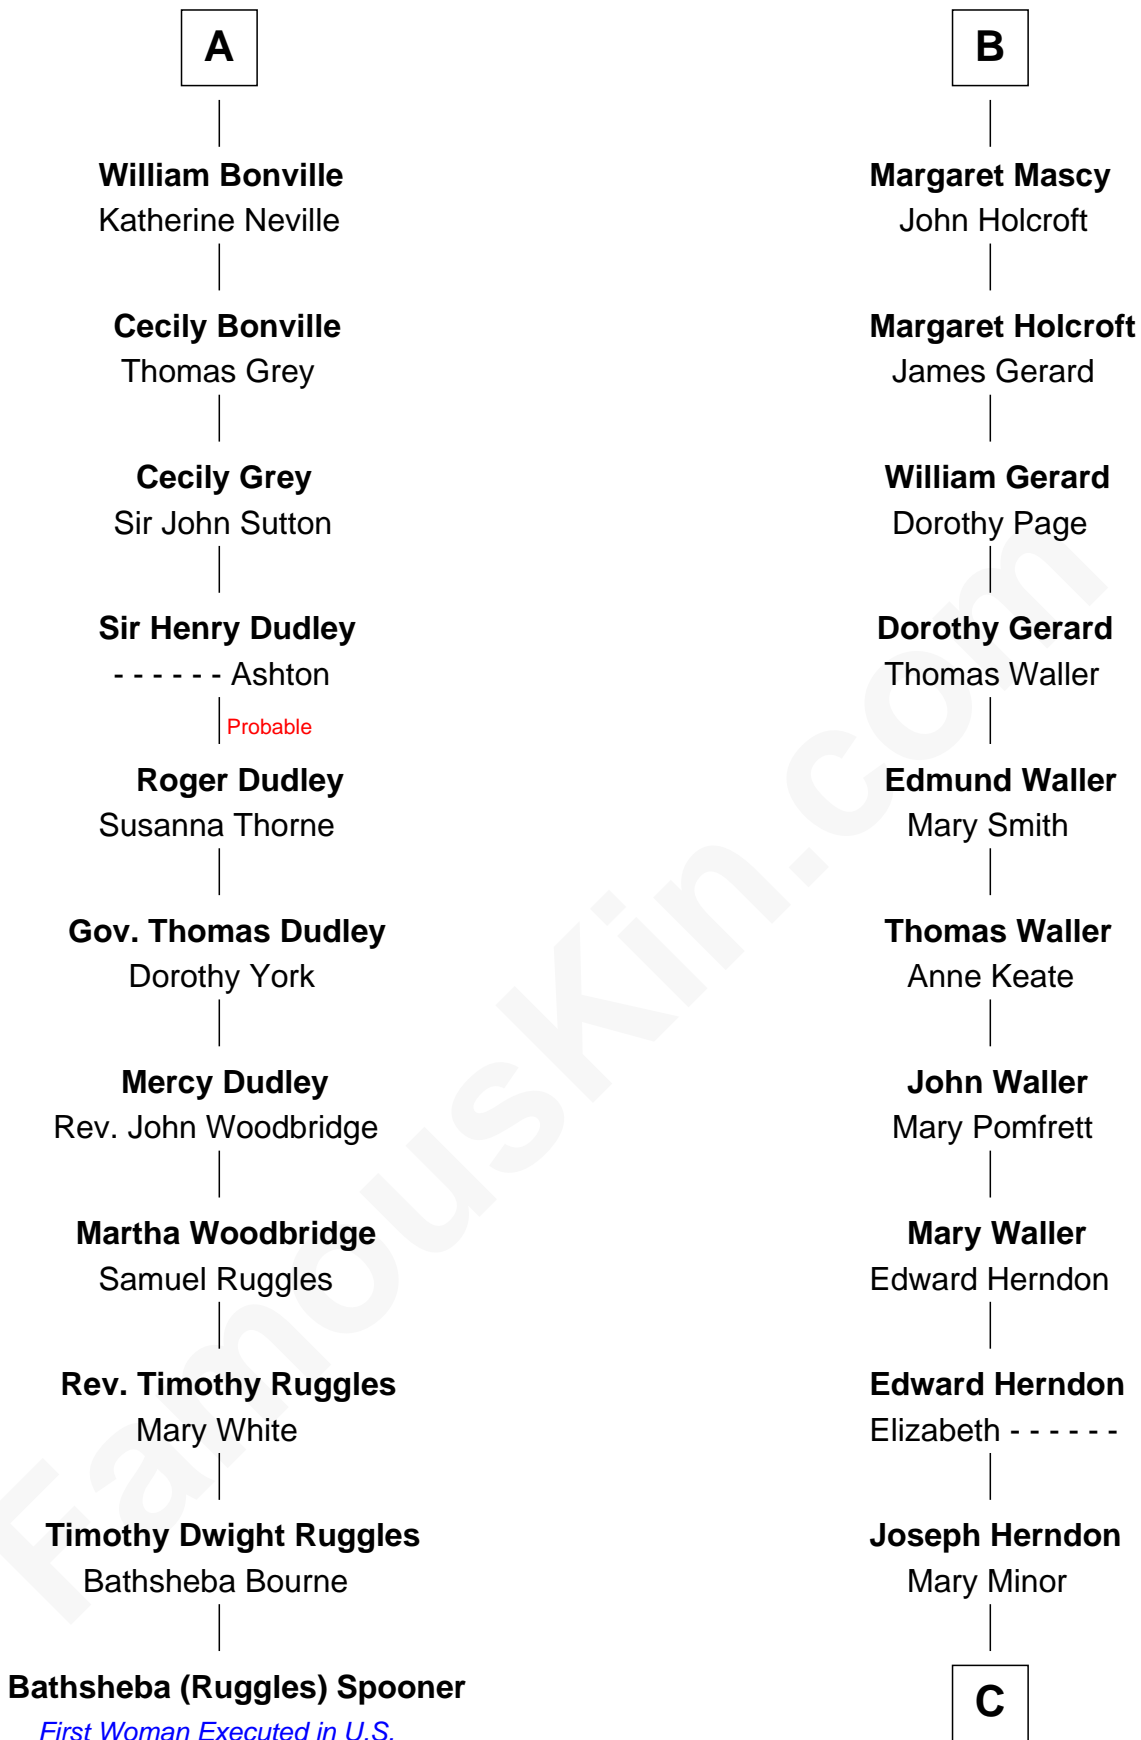

FamousKin.com

Relationship Chart of Bathsheba (Ruggles) Spooner

First woman executed for murder in U.S. by non-British government

17th cousin 1 time removed of

Capt. William Lewis Herndon

Captain of the ill fated S.S. Central America

C

Dabney Herndon

Elizabeth Hull

Capt. William Lewis Herndon

Captain of the S.S. Central America

FamousKin.com