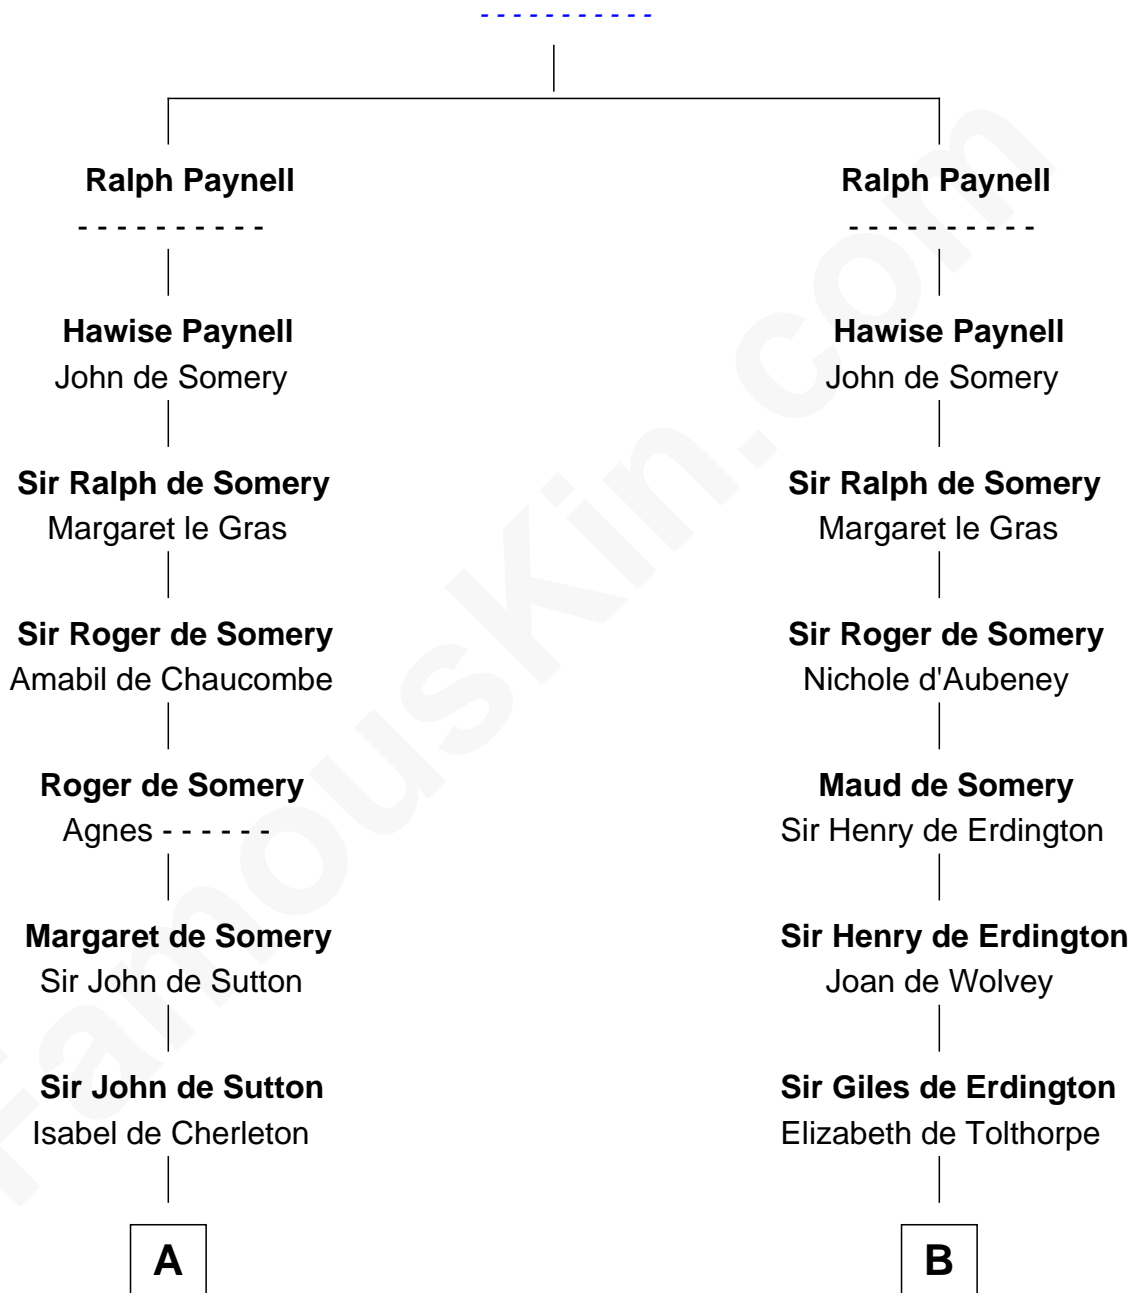

## Relationship Chart of Bathsheba (Ruggles) Spooner

*First woman executed for murder in U.S. by non-British government*

20th cousin 1 time removed of

**Richard Henry Lee**

*Signer of the Declaration of Independence*

**Fulk Paynel**

**C**

**Mercy Dudley**  
Rev. John Woodbridge

**Martha Woodbridge**  
Samuel Ruggles

**Rev. Timothy Ruggles**  
Mary White

**Timothy Dwight Ruggles**  
Bathsheba Bourne

**Bathsheba (Ruggles) Spooner**  
*First Woman Executed in U.S.*