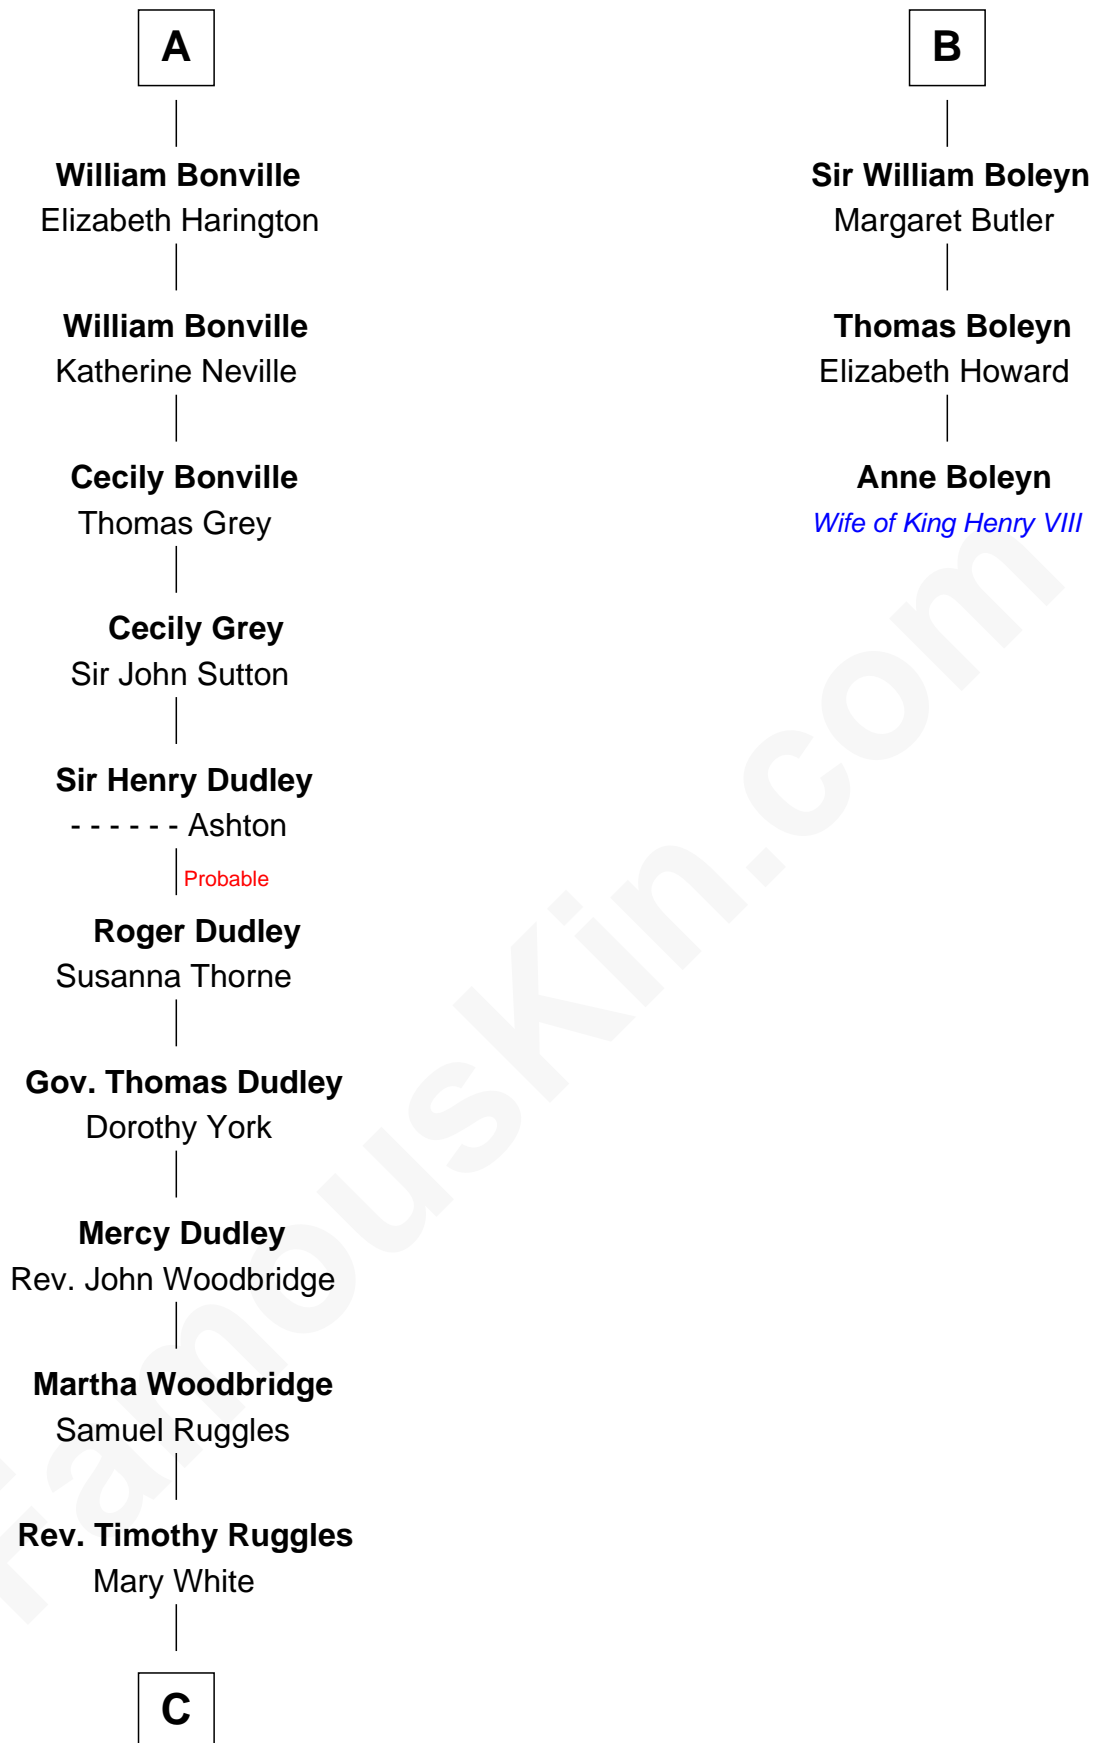

FamousKin.com

Relationship Chart of

Bathsheba (Ruggles) Spooner

First woman executed for murder in U.S. by non-British government

9th cousin 9 times removed of

Anne Boleyn

2nd Wife of King Henry VIII

C

Timothy Dwight Ruggles

Bathsheba Bourne

Bathsheba (Ruggles) Spooner

First Woman Executed in U.S.

FamousKin.com