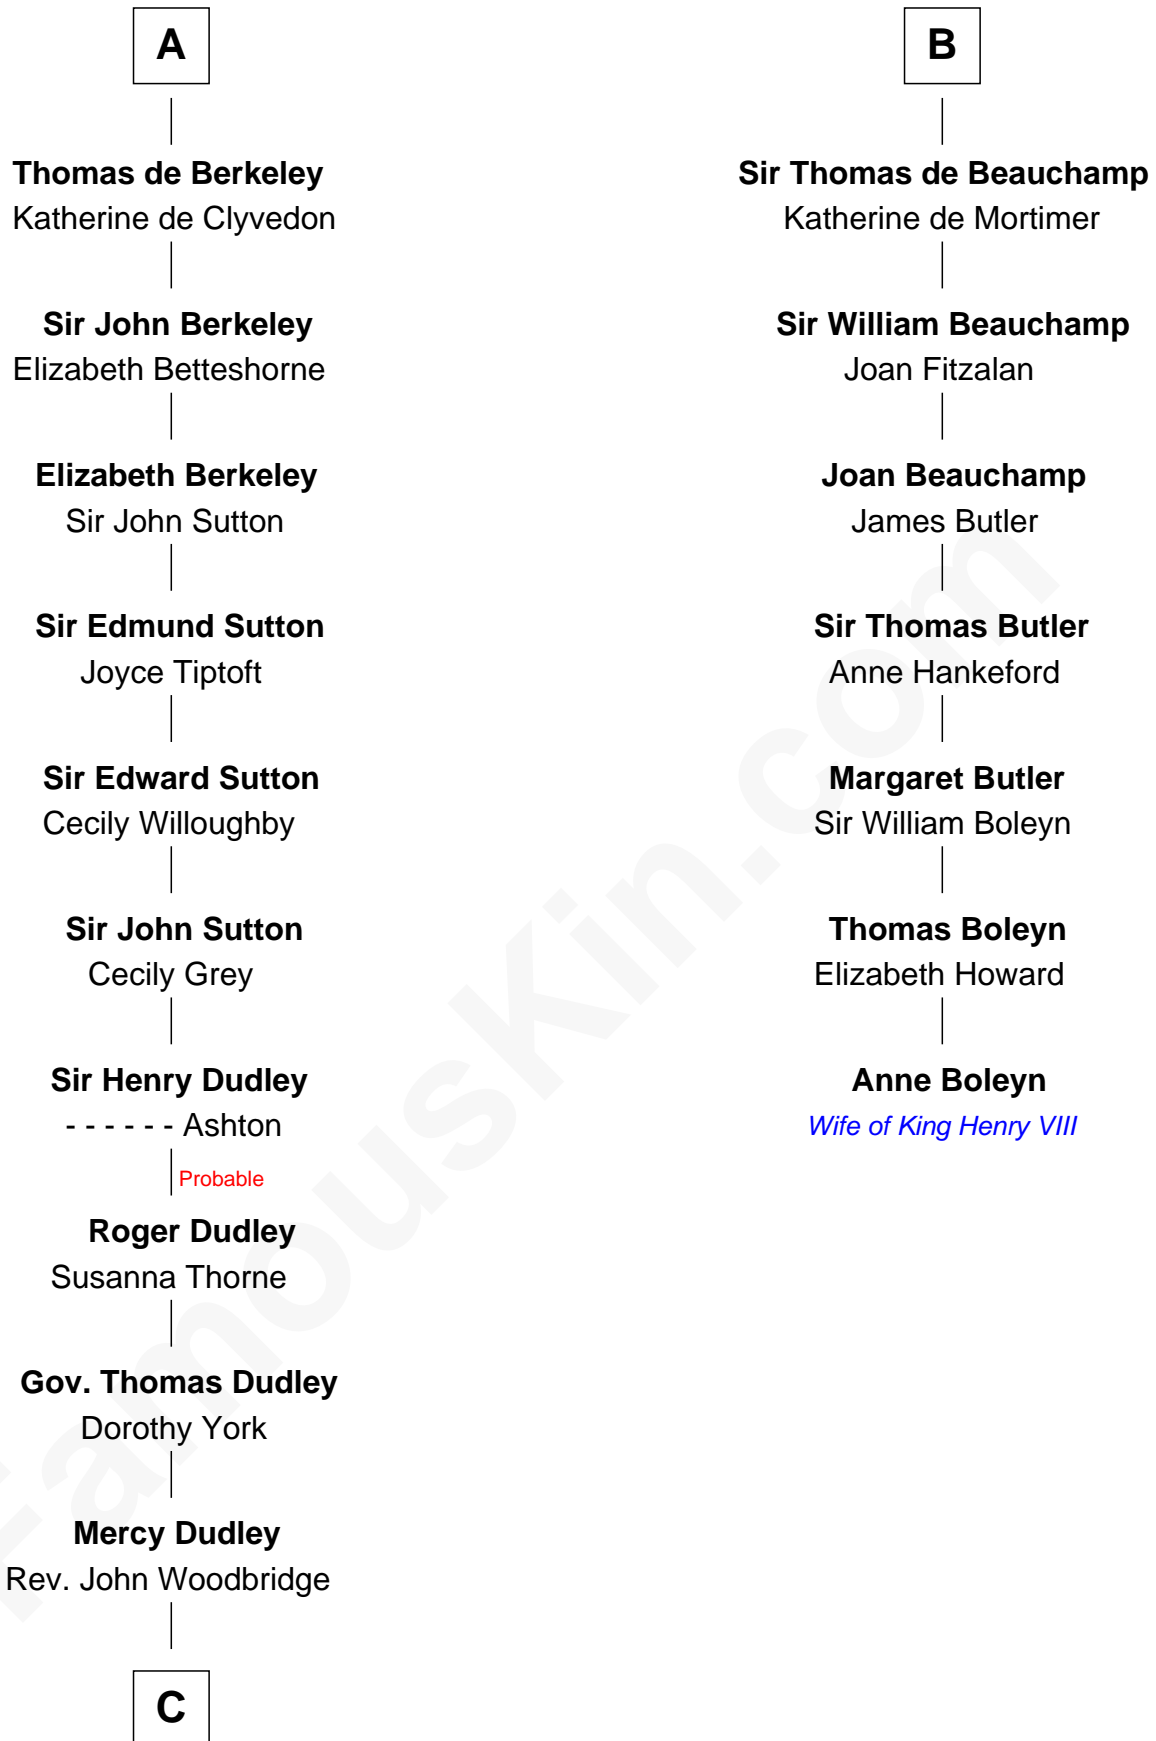

## Relationship Chart of

### Bathsheba (Ruggles) Spooner

*First woman executed for murder in U.S. by non-British government*

13th cousin 7 times removed of

**Anne Boleyn**

*2nd Wife of King Henry VIII*

**Muitchertach O'Toole**  
Cacht Inion Loigsig O'Morda

**C**

—  
**Martha Woodbridge**

Samuel Ruggles

—  
**Rev. Timothy Ruggles**

Mary White

—  
**Timothy Dwight Ruggles**

Bathsheba Bourne

—  
**Bathsheba (Ruggles) Spooner**

*First Woman Executed in U.S.*

FamousKin.com