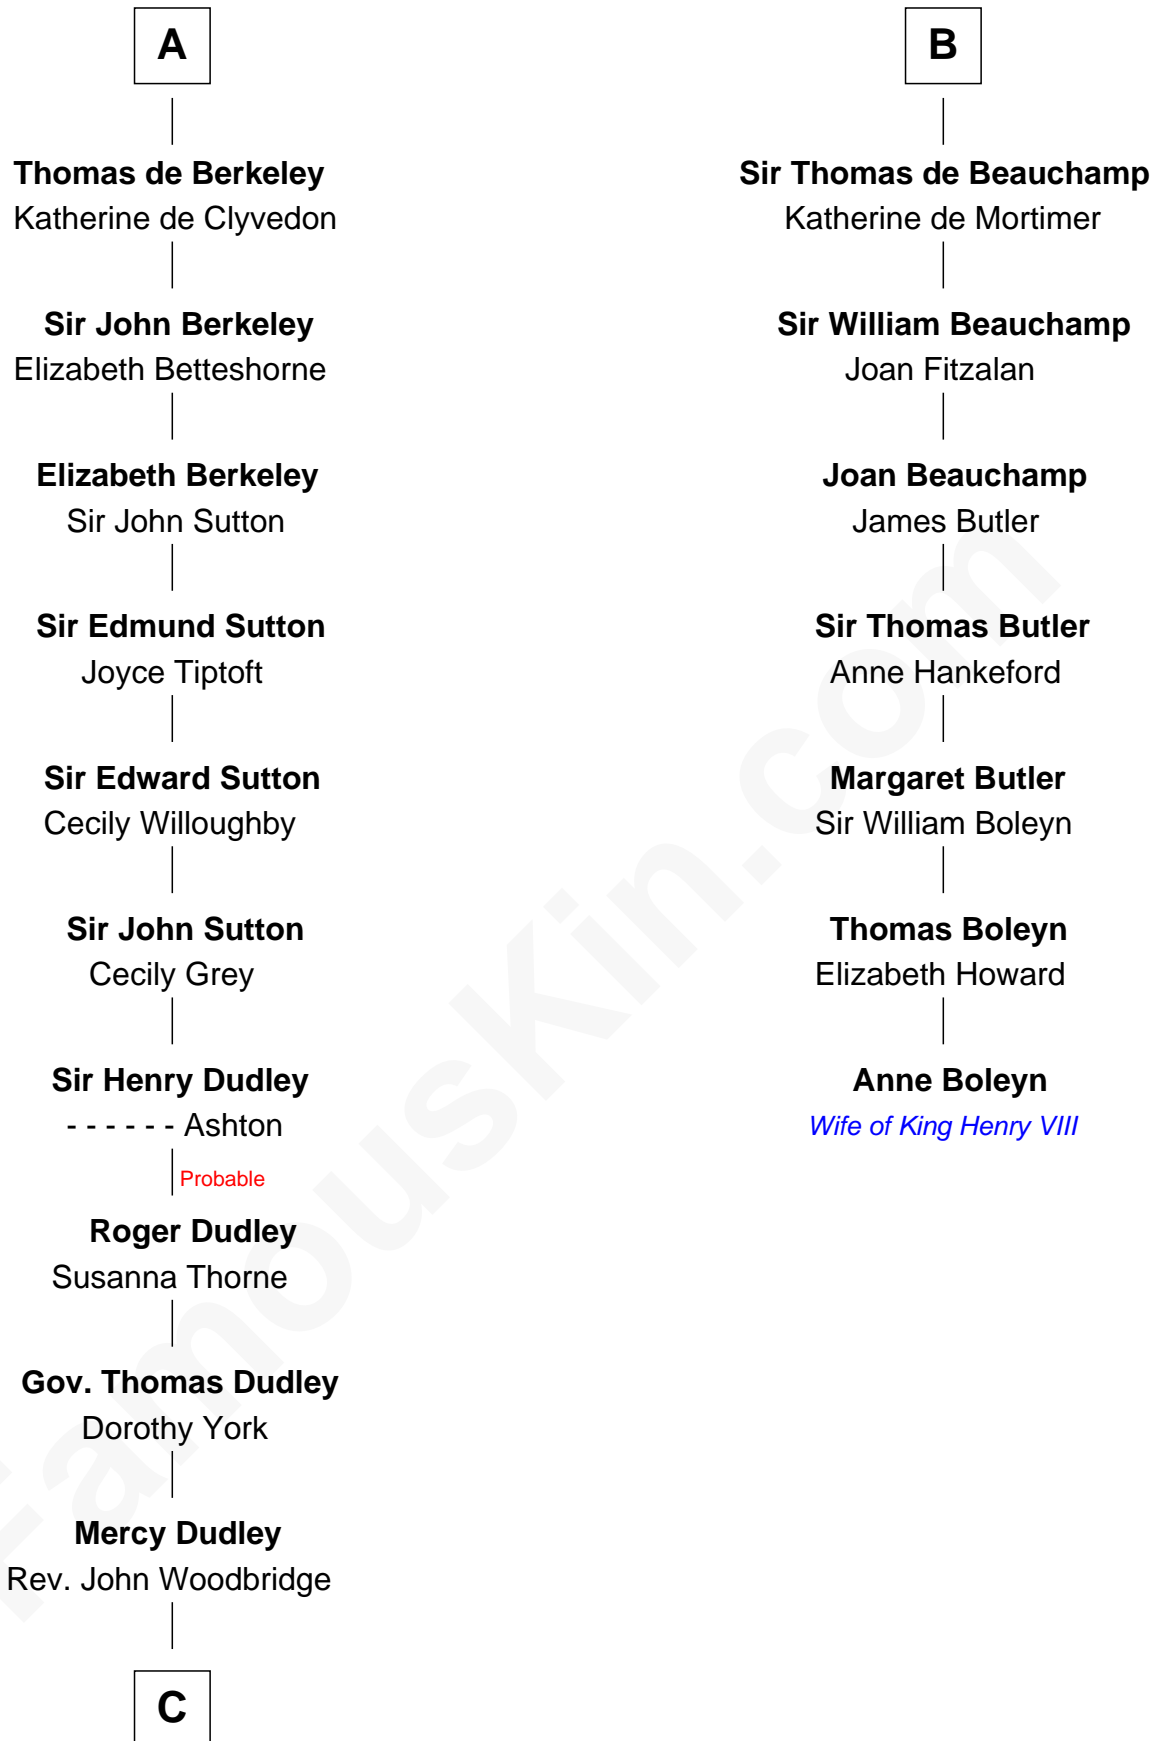

FamousKin.com

Relationship Chart of Bathsheba (Ruggles) Spooner

First woman executed for murder in U.S. by non-British government

13th cousin 7 times removed of

Anne Boleyn

2nd Wife of King Henry VIII

Enna MacMurrough

FamousKin.com