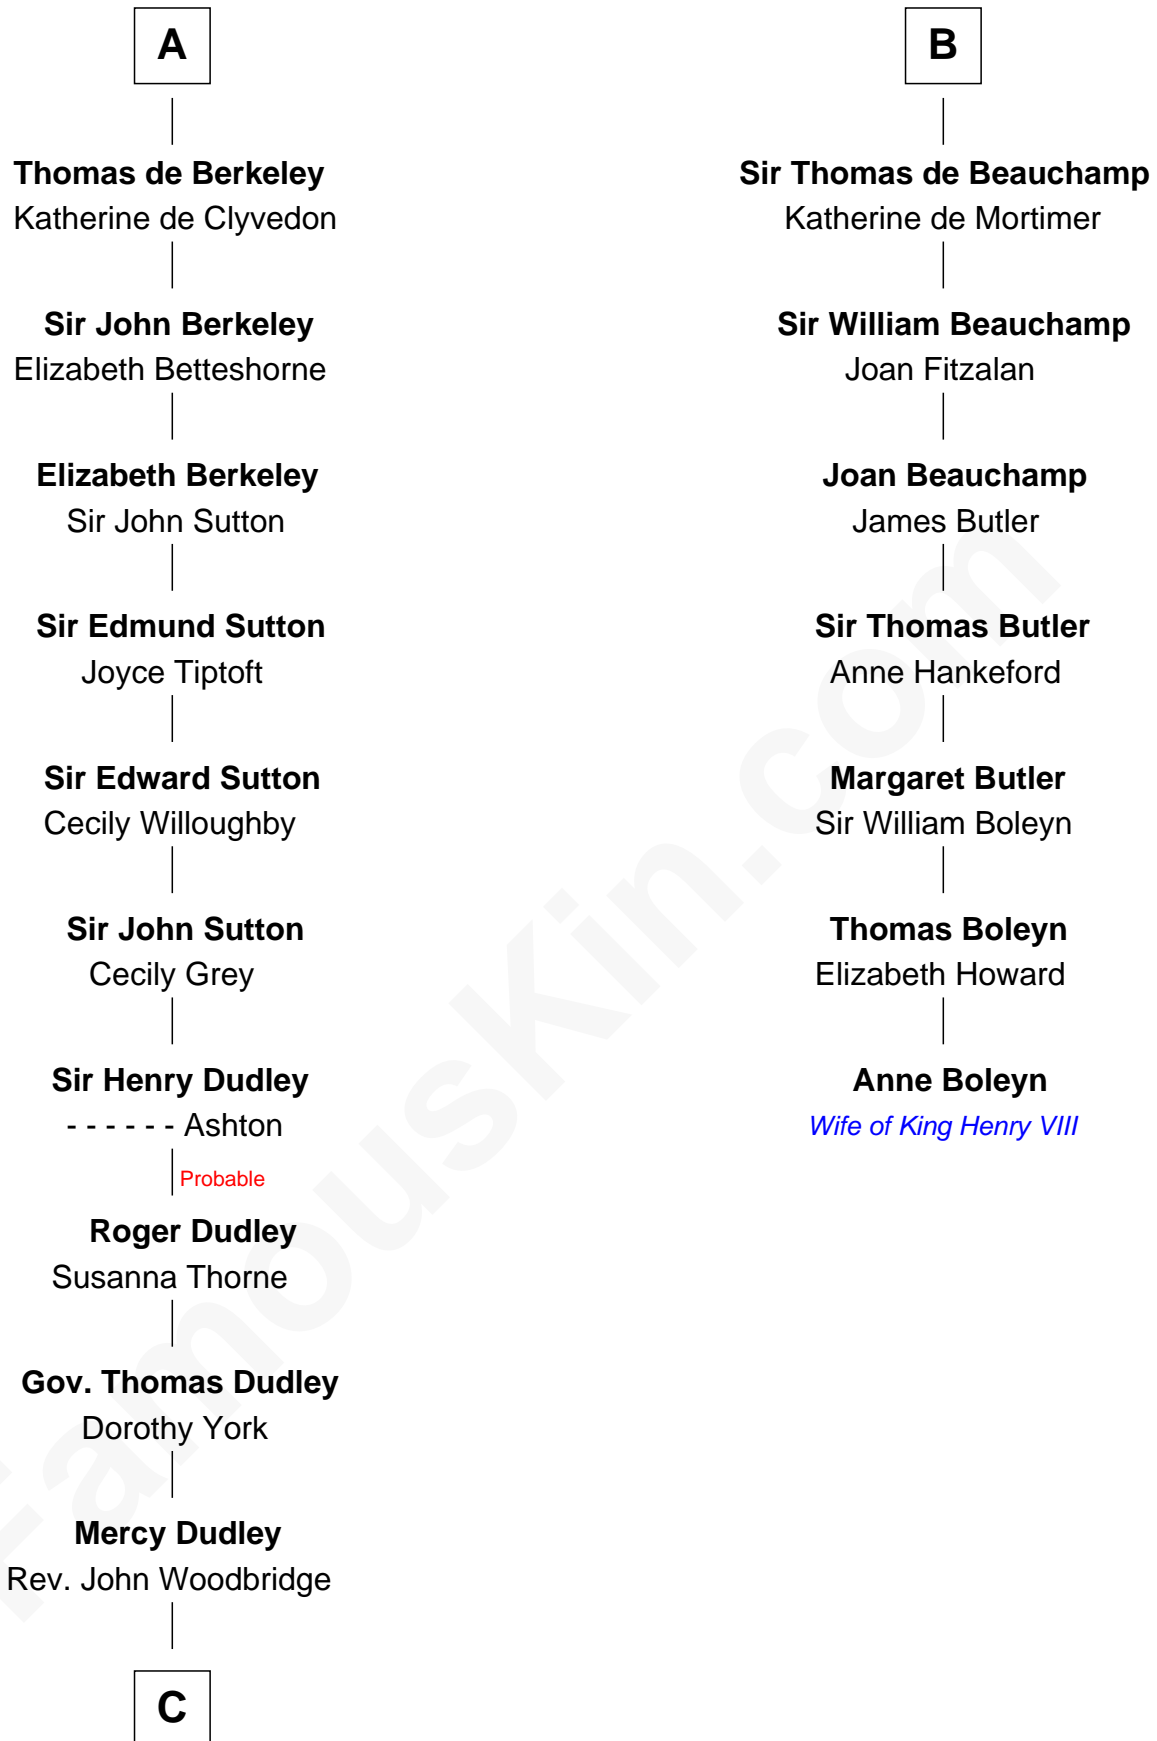

FamousKin.com
Relationship Chart of
Bathsheba (Ruggles) Spooner

First woman executed for murder in U.S. by non-British government

13th cousin 7 times removed of

Anne Boleyn

2nd Wife of King Henry VIII

Sir Robert de Beaumont

Isabel de Vermandois

FamousKin.com