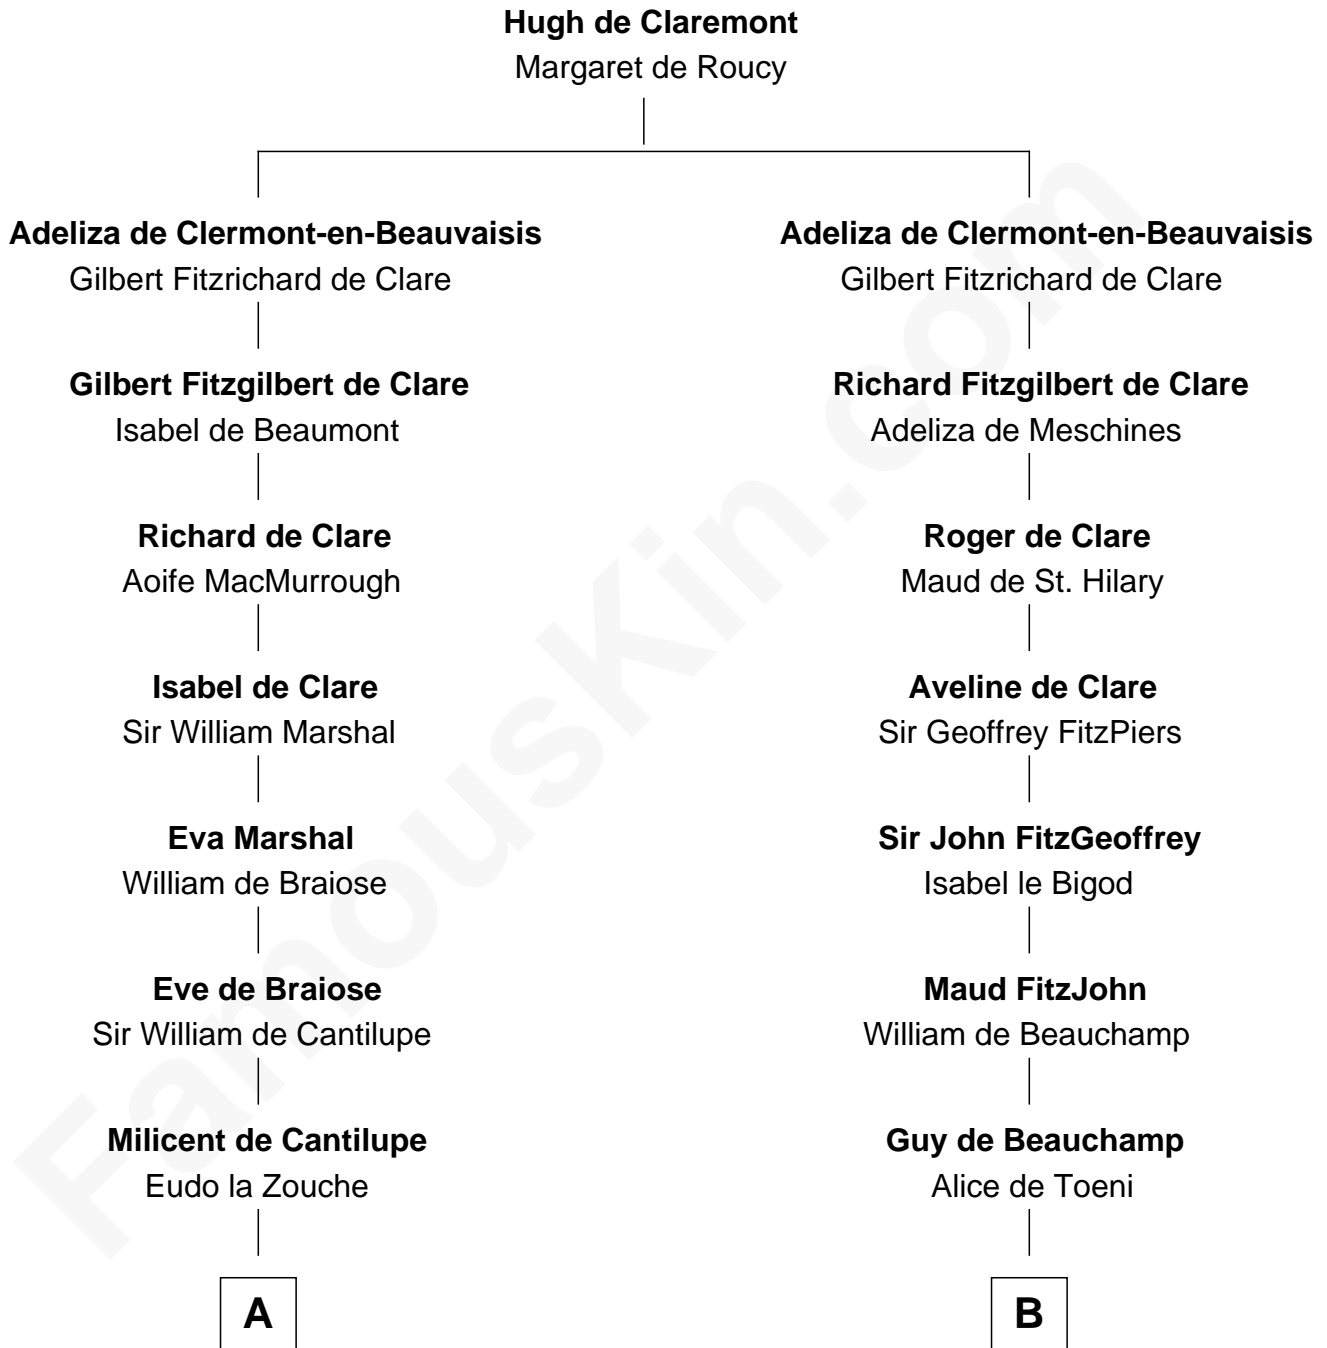

FamousKin.com

Relationship Chart of

Bathsheba (Ruggles) Spooner

First woman executed for murder in U.S. by non-British government

13th cousin 8 times removed of

Anne Boleyn

2nd Wife of King Henry VIII

FamousKin.com