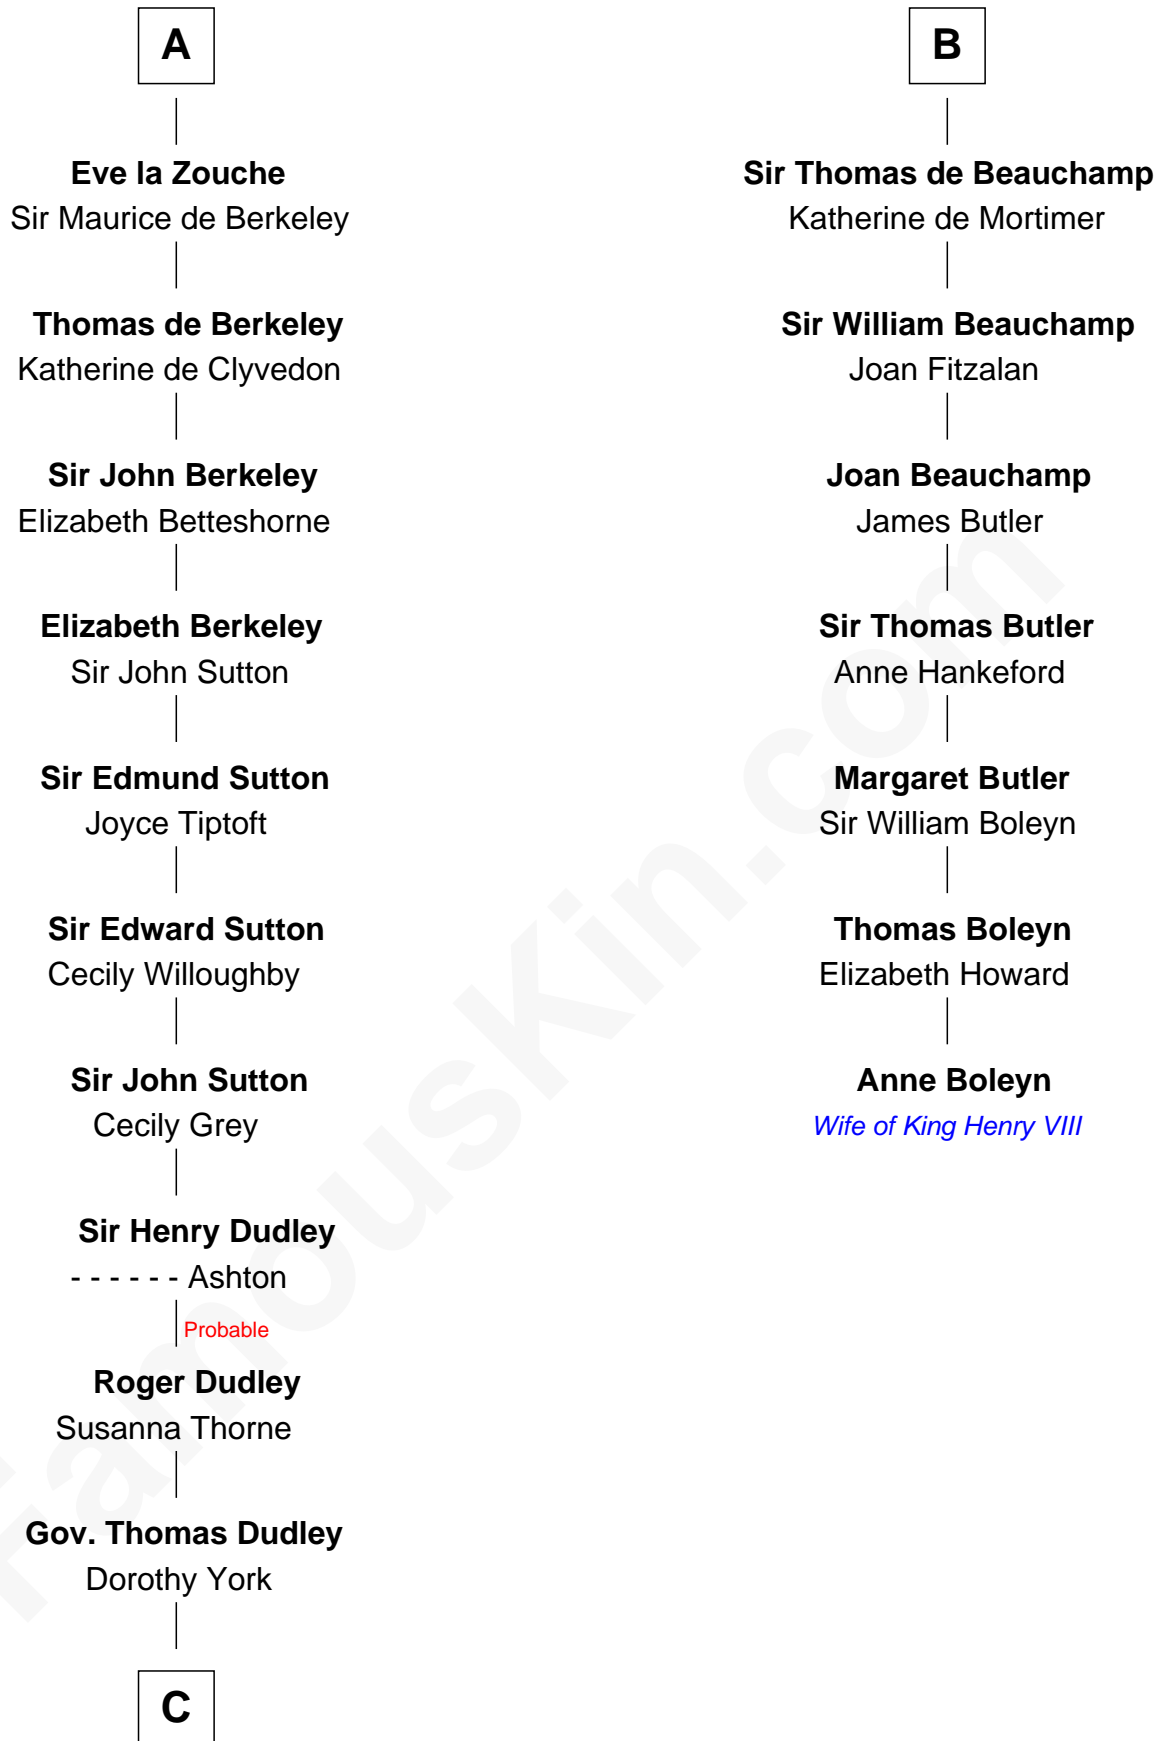

FamousKin.com

Relationship Chart of

Bathsheba (Ruggles) Spooner

First woman executed for murder in U.S. by non-British government

13th cousin 8 times removed of

Anne Boleyn

2nd Wife of King Henry VIII

FamousKin.com